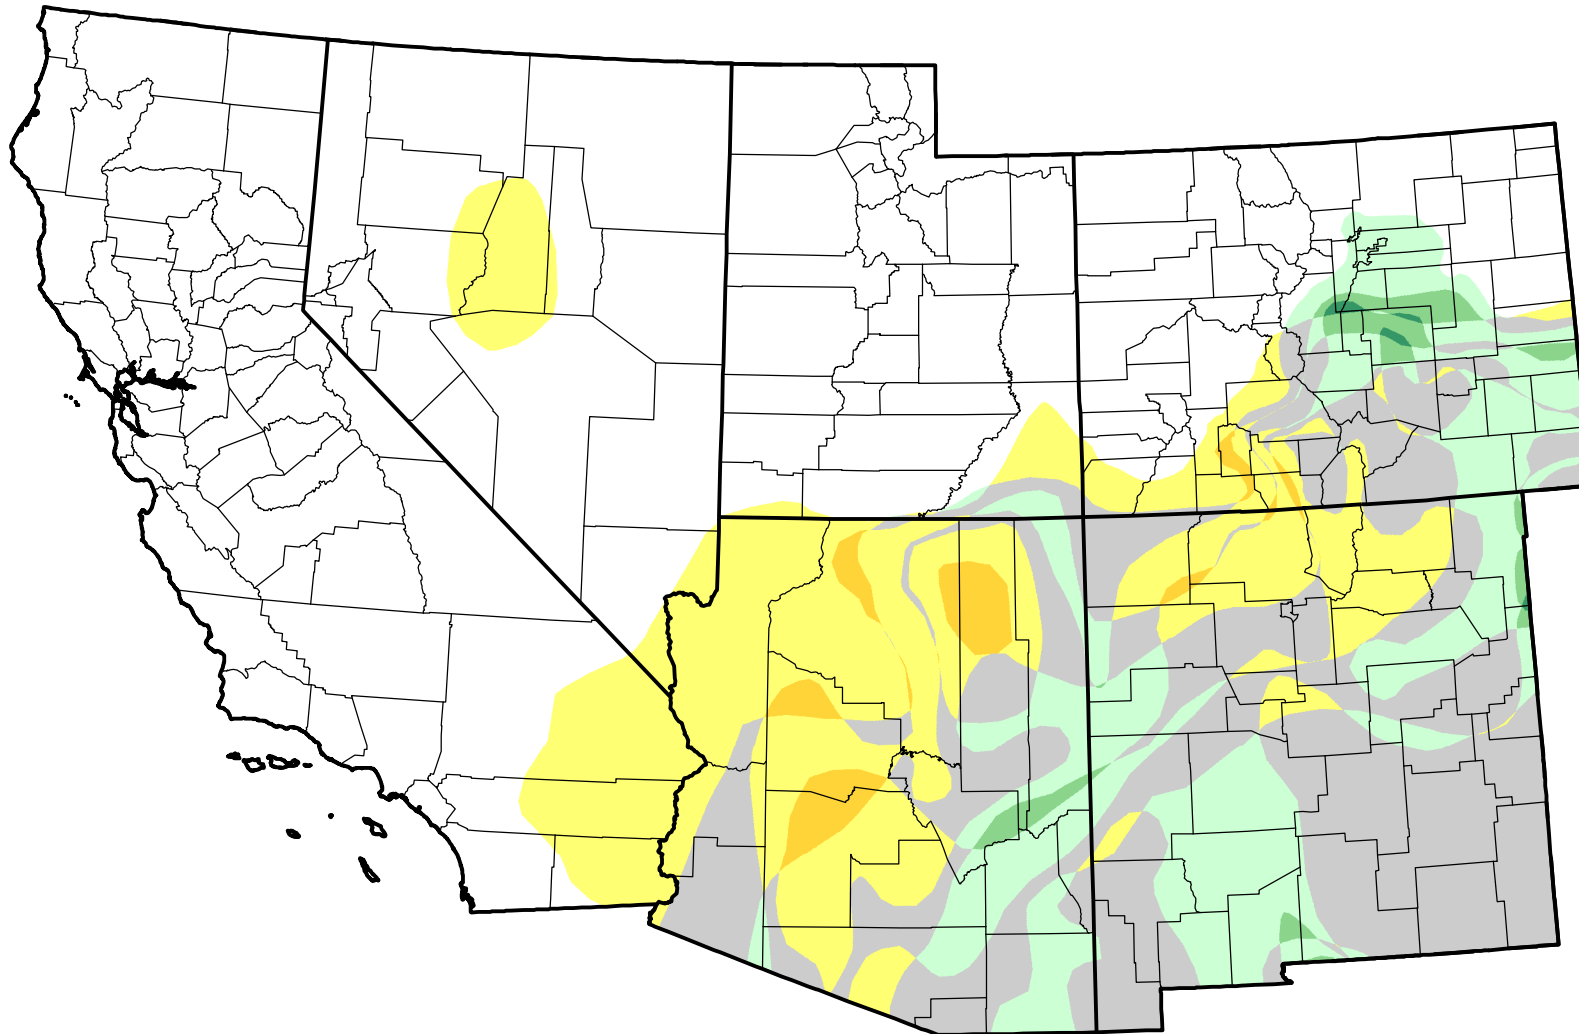

U.S. Drought Monitor Class Change - Southwest 13 Week

September 20, 2011
compared to
June 23, 2011

droughtmonitor.unl.edu

-  5 Class Degradation
-  4 Class Degradation
-  3 Class Degradation
-  2 Class Degradation
-  1 Class Degradation
-  No Change
-  1 Class Improvement
-  2 Class Improvement
-  3 Class Improvement
-  4 Class Improvement
-  5 Class Improvement