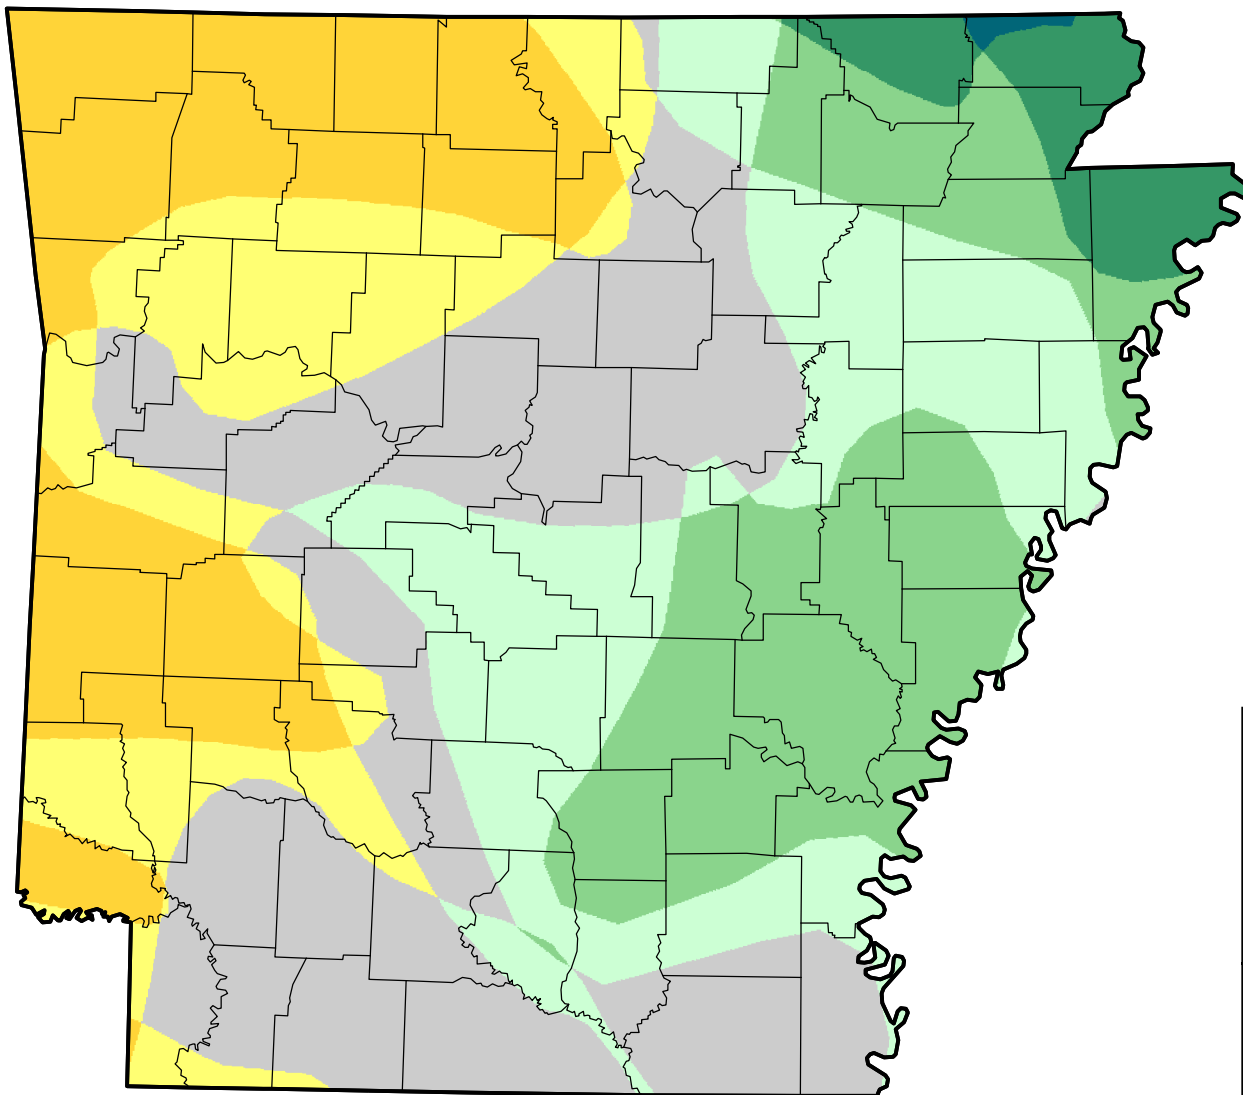

U.S. Drought Monitor Class Change - Arkansas

Start of Calendar Year

September 27, 2011
compared to
January 6, 2011

droughtmonitor.unl.edu