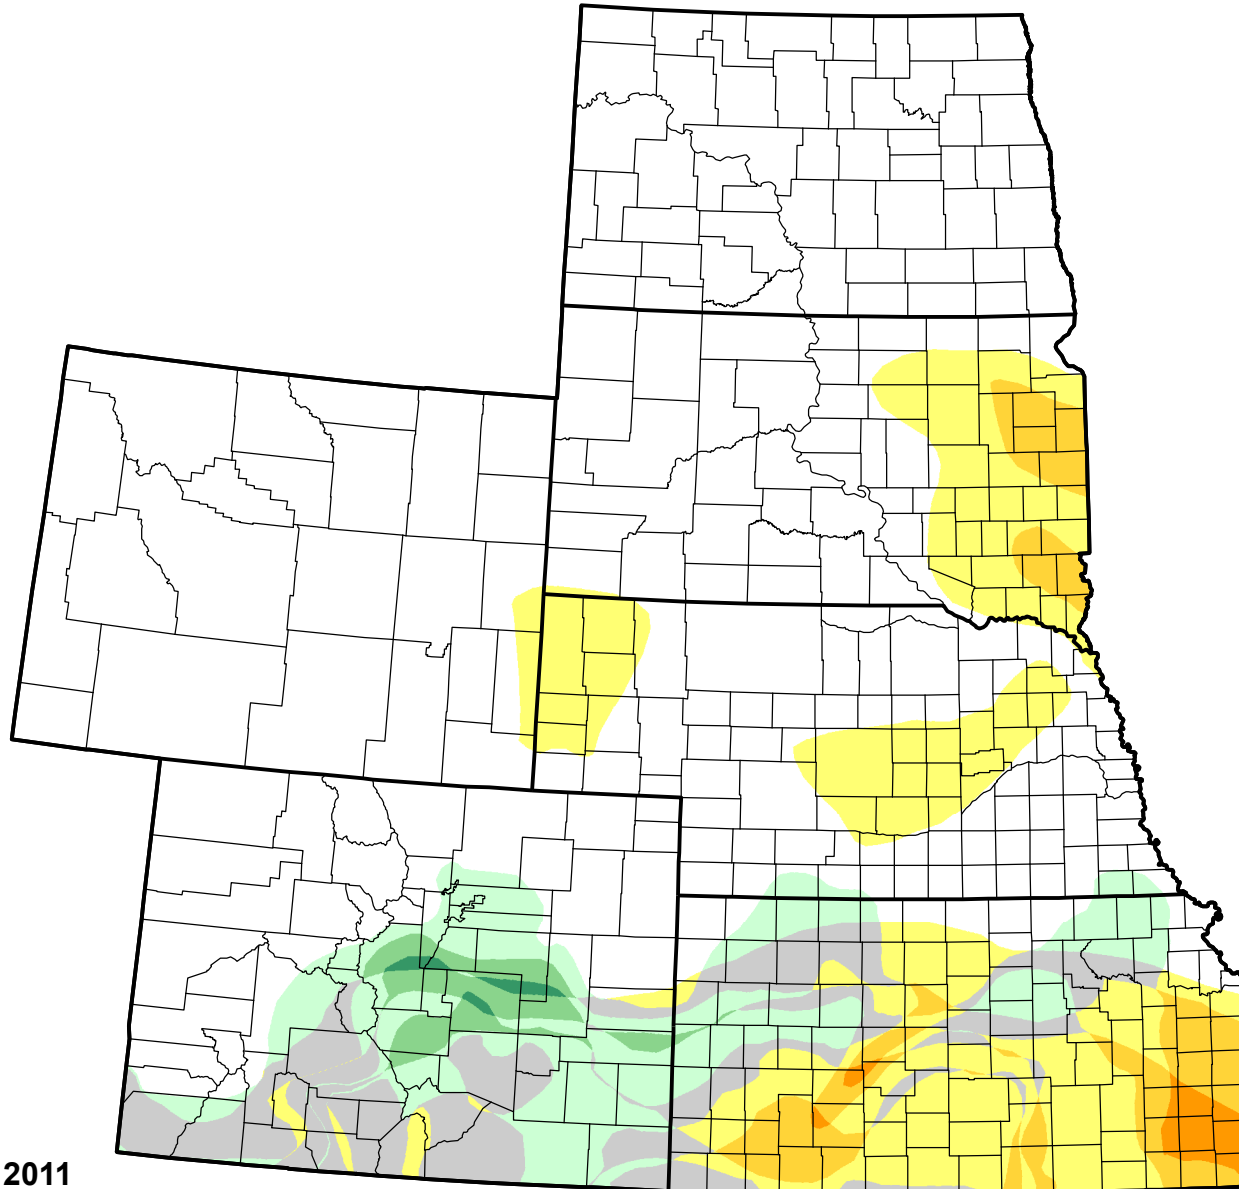

U.S. Drought Monitor Class Change - High Plains

13 Week

September 27, 2011
compared to
June 30, 2011

droughtmonitor.unl.edu

- 5 Class Degradation
- 4 Class Degradation
- 3 Class Degradation
- 2 Class Degradation
- 1 Class Degradation
- No Change
- 1 Class Improvement
- 2 Class Improvement
- 3 Class Improvement
- 4 Class Improvement
- 5 Class Improvement