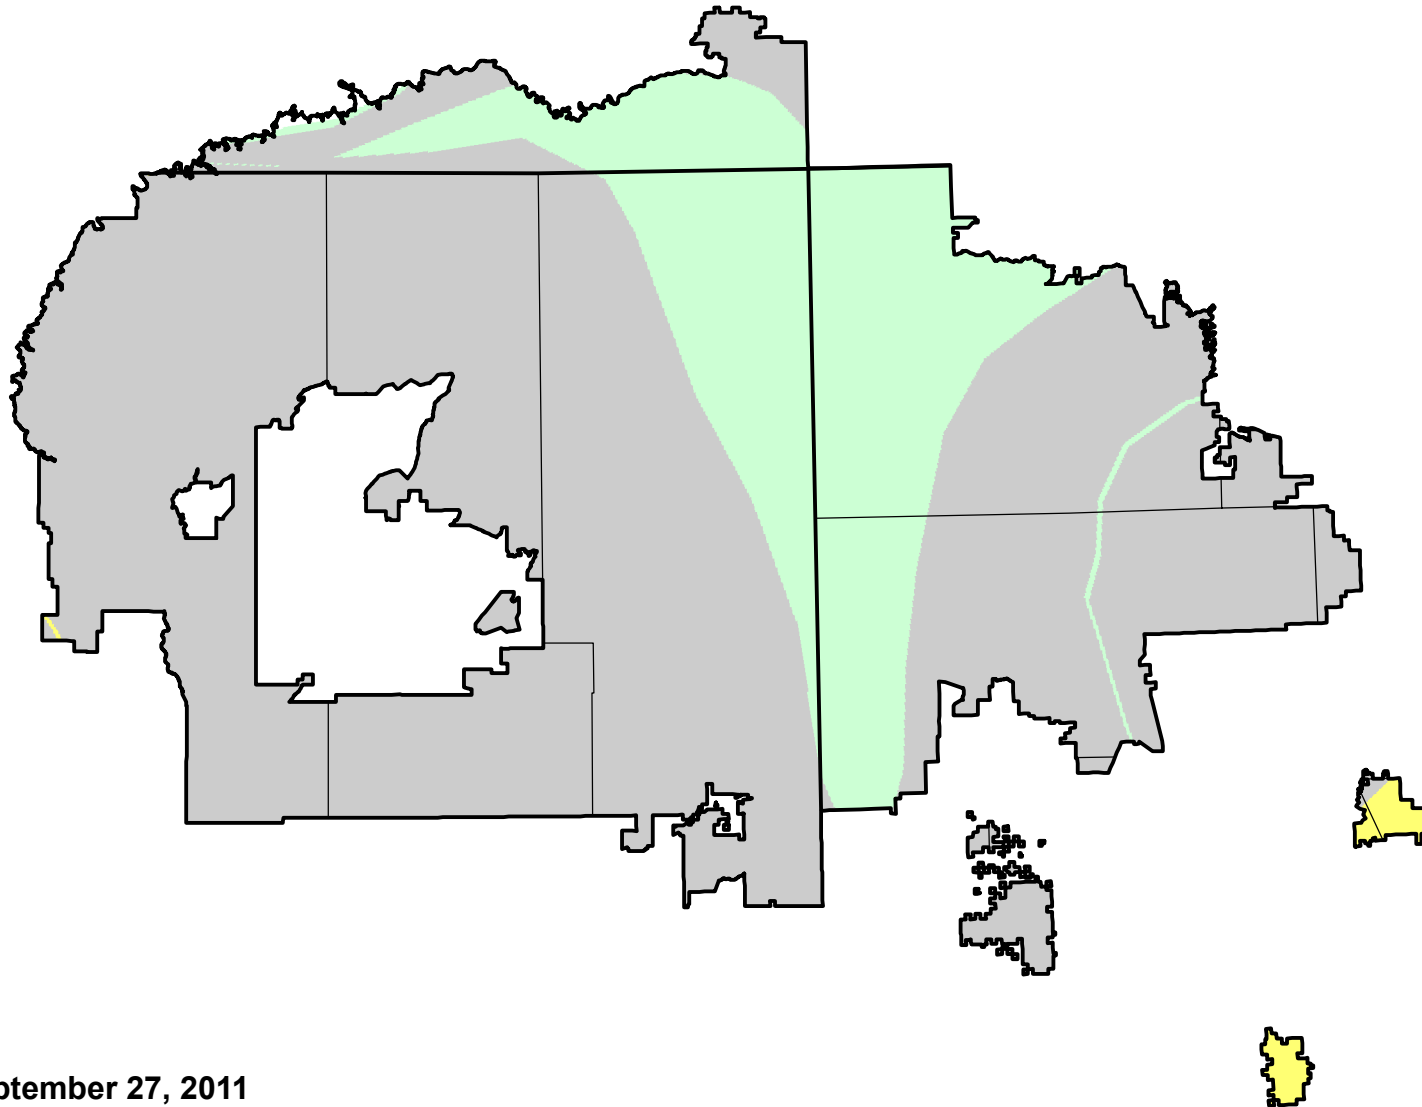

U.S. Drought Monitor Class Change - Navajo

4 Week

September 27, 2011
compared to
September 1, 2011

droughtmonitor.unl.edu

	5 Class Degradation
	4 Class Degradation
	3 Class Degradation
	2 Class Degradation
	1 Class Degradation
	No Change
	1 Class Improvement
	2 Class Improvement
	3 Class Improvement
	4 Class Improvement
	5 Class Improvement