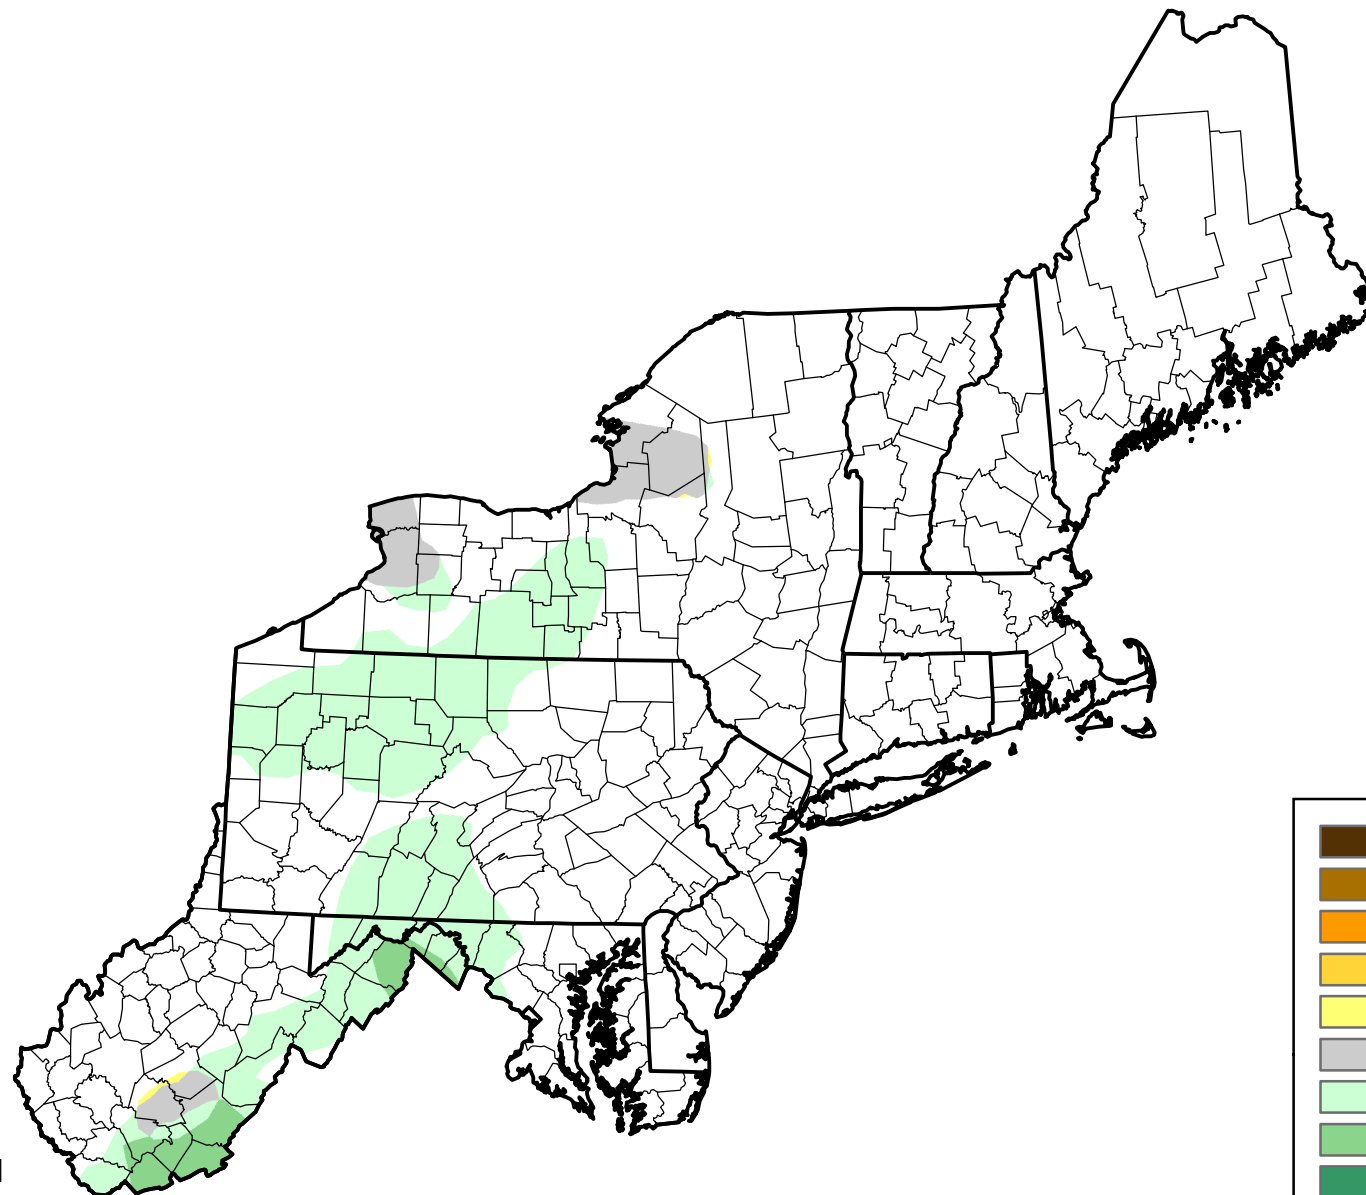

U.S. Drought Monitor Class Change - Northeast

4 Week

September 27, 2011
compared to
September 1, 2011

droughtmonitor.unl.edu

-  5 Class Degradation
-  4 Class Degradation
-  3 Class Degradation
-  2 Class Degradation
-  1 Class Degradation
-  No Change
-  1 Class Improvement
-  2 Class Improvement
-  3 Class Improvement
-  4 Class Improvement
-  5 Class Improvement