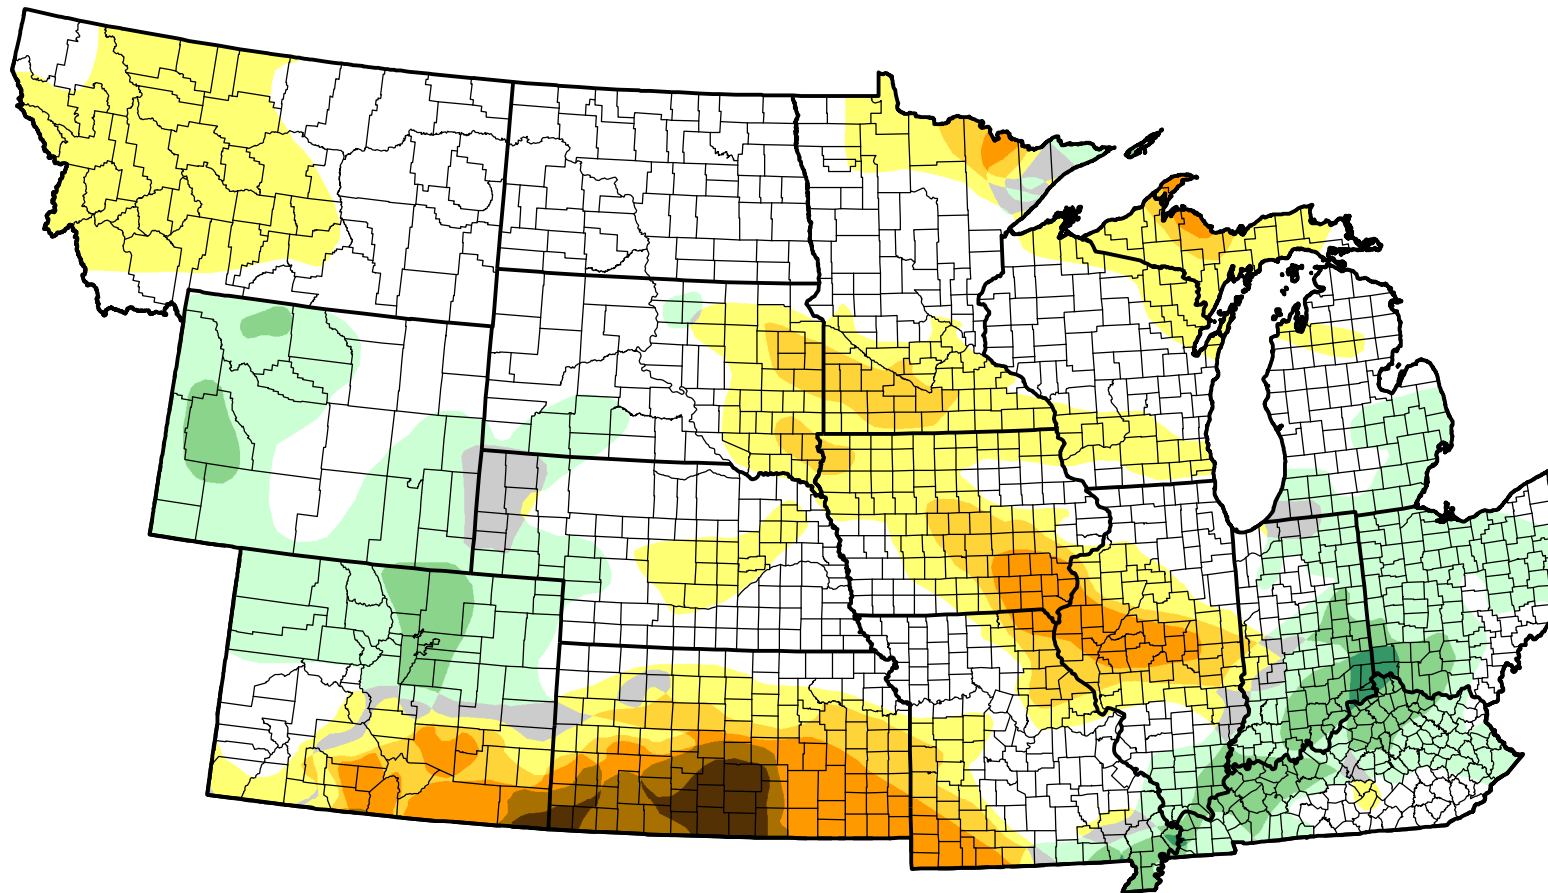

U.S. Drought Monitor Class Change - NWS Central 52 Week

September 27, 2011
compared to
September 30, 2010

droughtmonitor.unl.edu

-  5 Class Degradation
-  4 Class Degradation
-  3 Class Degradation
-  2 Class Degradation
-  1 Class Degradation
-  No Change
-  1 Class Improvement
-  2 Class Improvement
-  3 Class Improvement
-  4 Class Improvement
-  5 Class Improvement