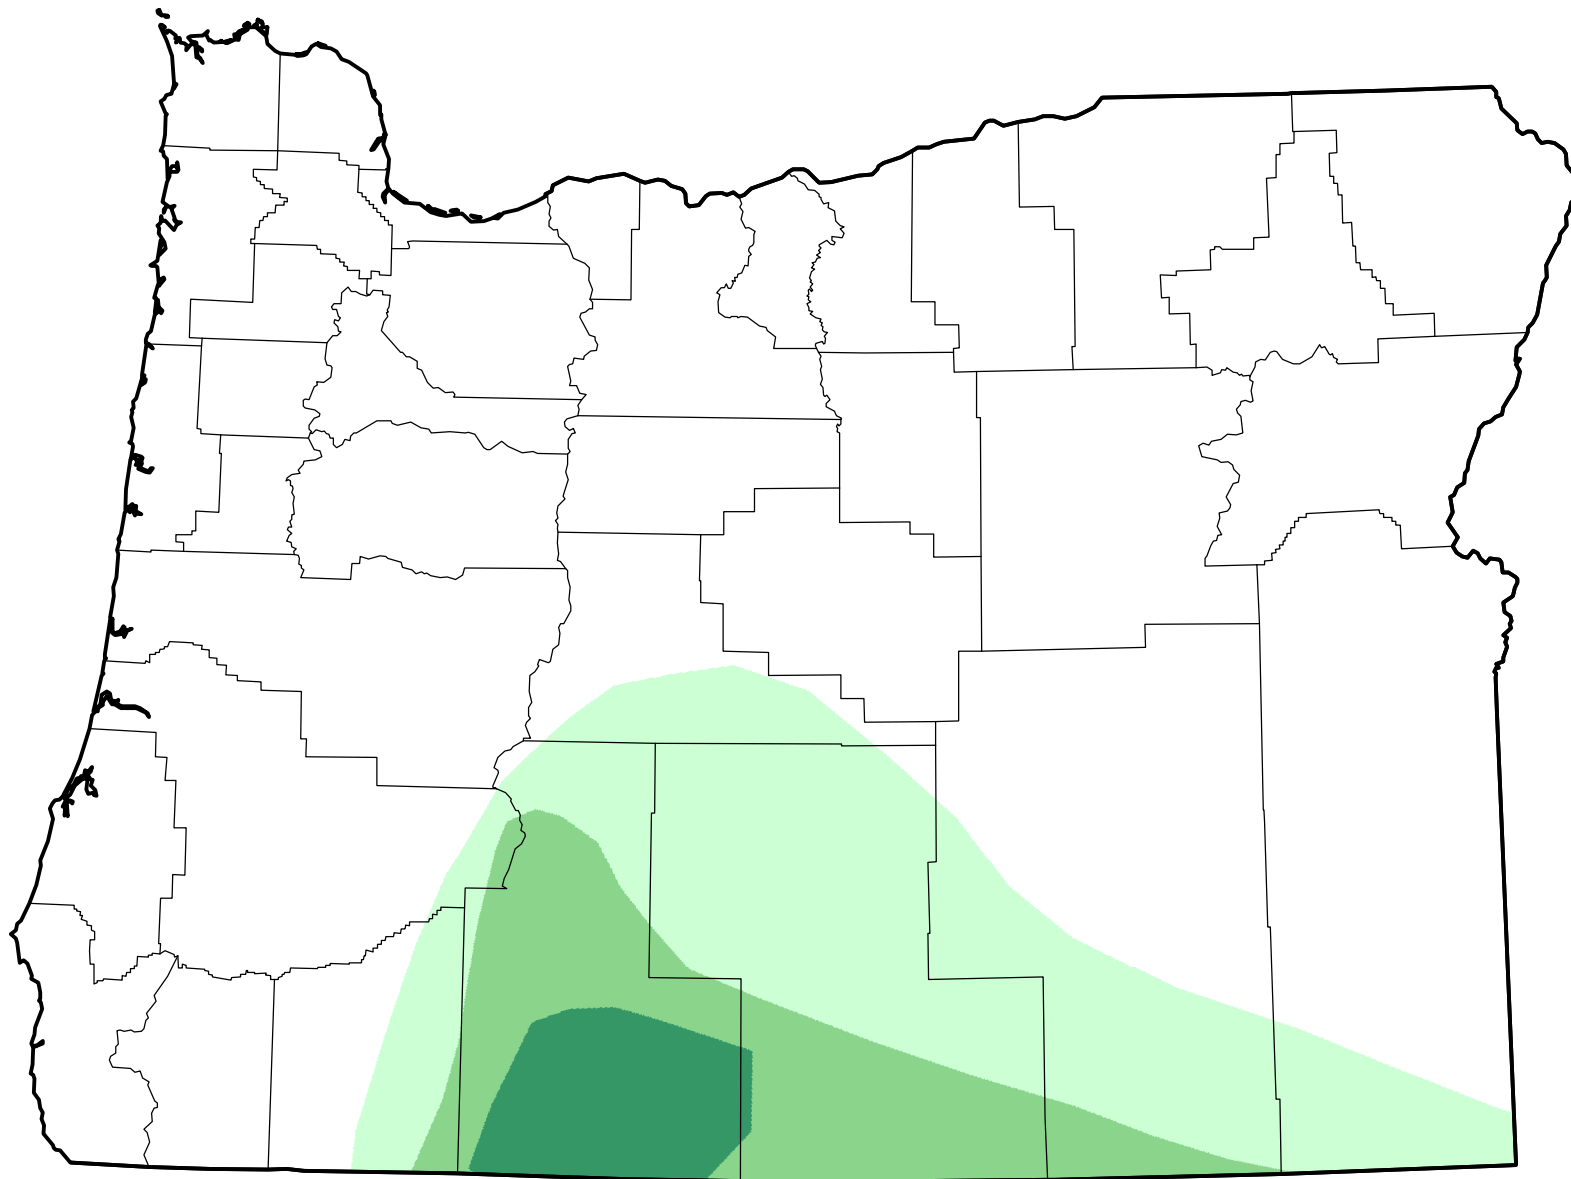

# U.S. Drought Monitor Class Change - Oregon

## 52 Week

September 27, 2011  
compared to  
September 30, 2010

[droughtmonitor.unl.edu](http://droughtmonitor.unl.edu)

-  5 Class Degradation
-  4 Class Degradation
-  3 Class Degradation
-  2 Class Degradation
-  1 Class Degradation
-  No Change
-  1 Class Improvement
-  2 Class Improvement
-  3 Class Improvement
-  4 Class Improvement
-  5 Class Improvement