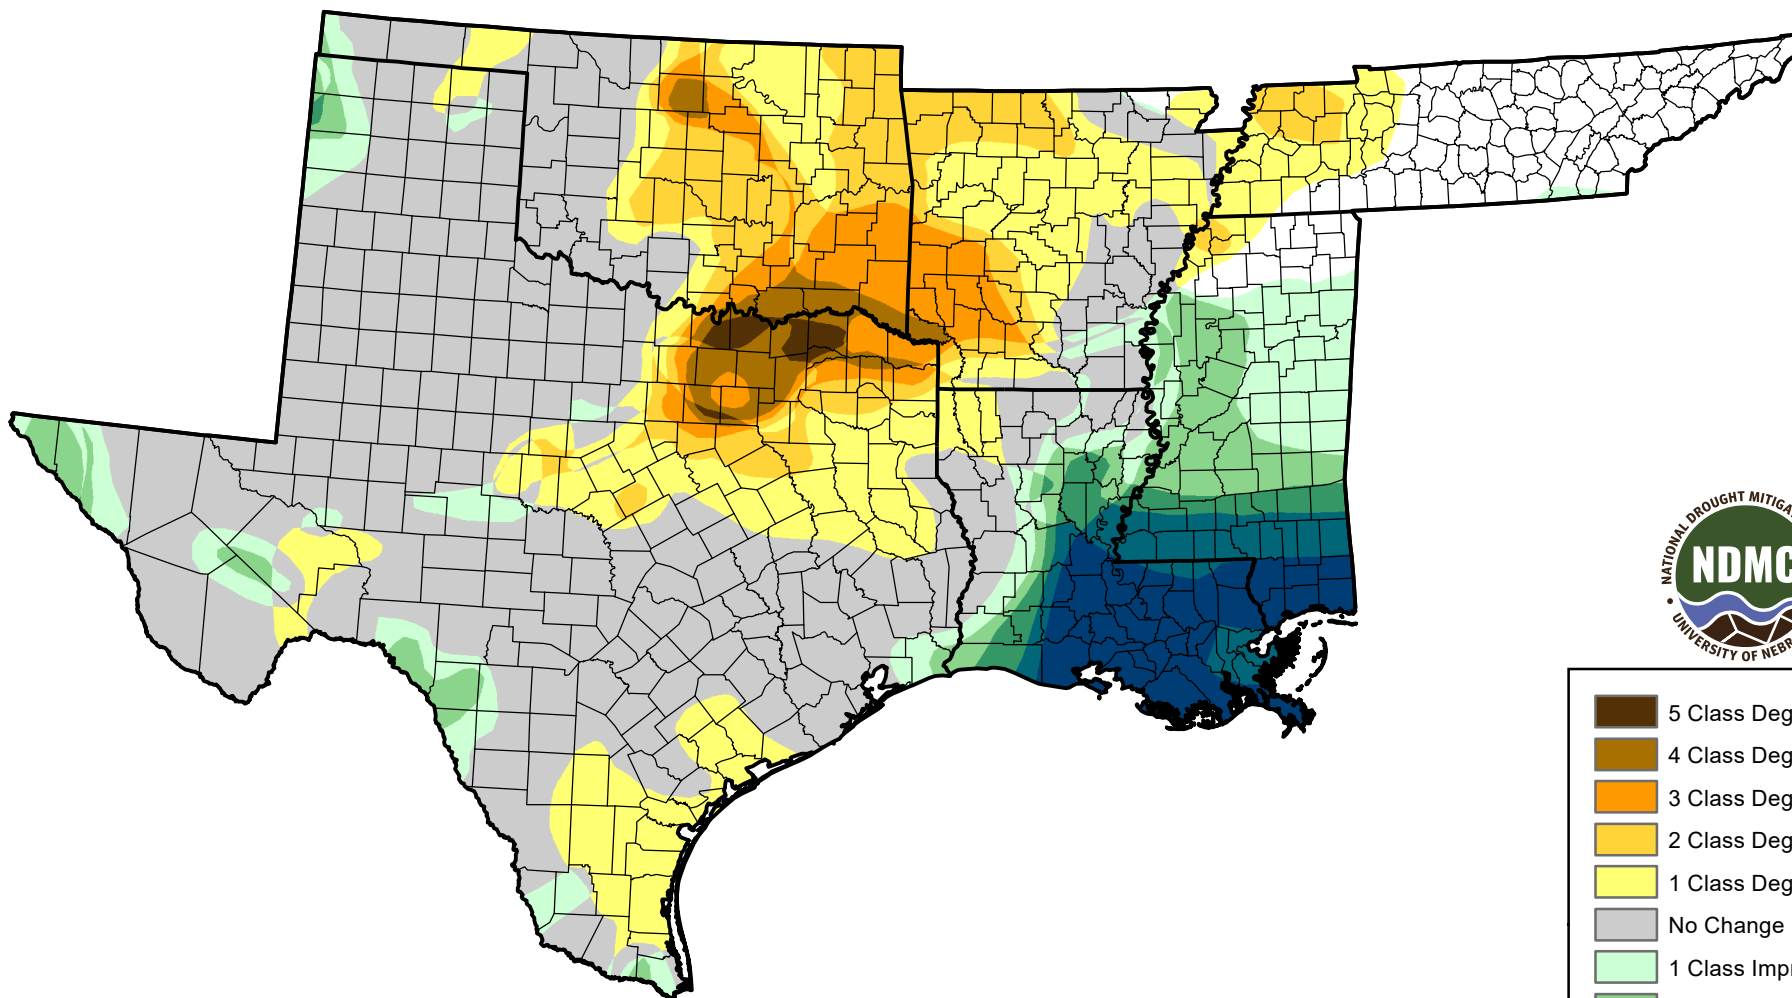

U.S. Drought Monitor Class Change - South

13 Week

September 27, 2011
compared to
June 30, 2011

droughtmonitor.unl.edu

-  5 Class Degradation
-  4 Class Degradation
-  3 Class Degradation
-  2 Class Degradation
-  1 Class Degradation
-  No Change
-  1 Class Improvement
-  2 Class Improvement
-  3 Class Improvement
-  4 Class Improvement
-  5 Class Improvement