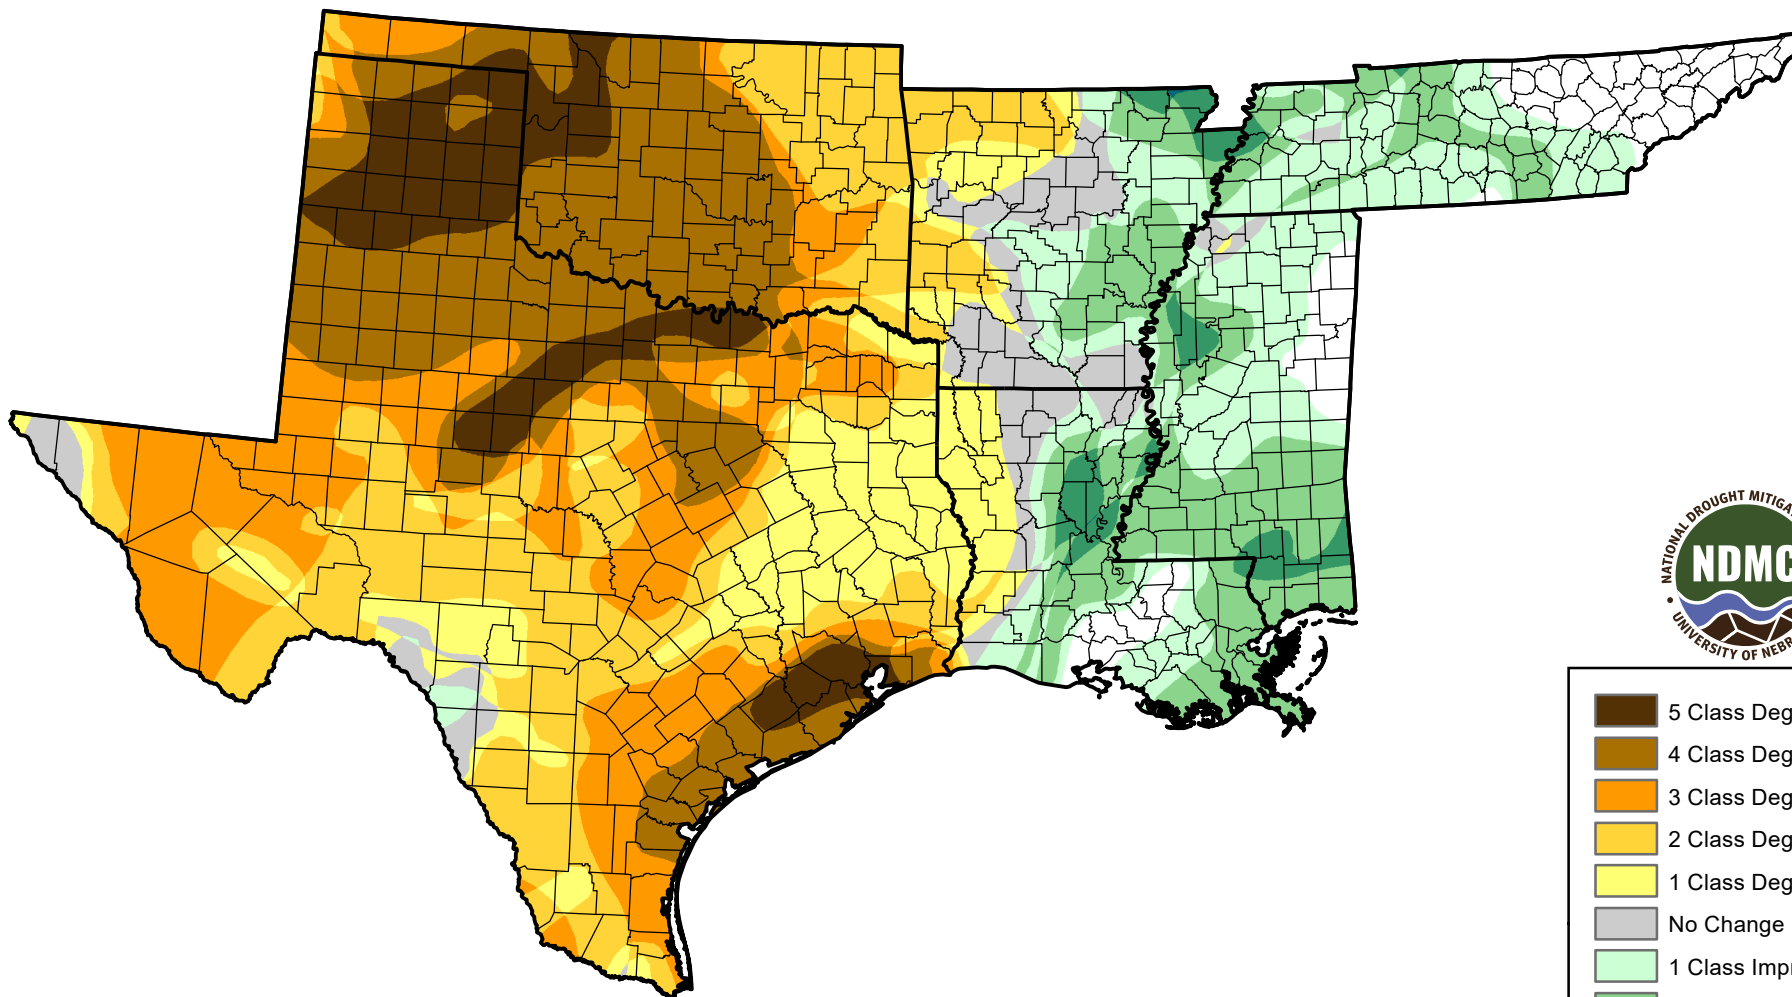

U.S. Drought Monitor Class Change - South

Start of Calendar Year

September 27, 2011
compared to
January 6, 2011

droughtmonitor.unl.edu

-  5 Class Degradation
-  4 Class Degradation
-  3 Class Degradation
-  2 Class Degradation
-  1 Class Degradation
-  No Change
-  1 Class Improvement
-  2 Class Improvement
-  3 Class Improvement
-  4 Class Improvement
-  5 Class Improvement