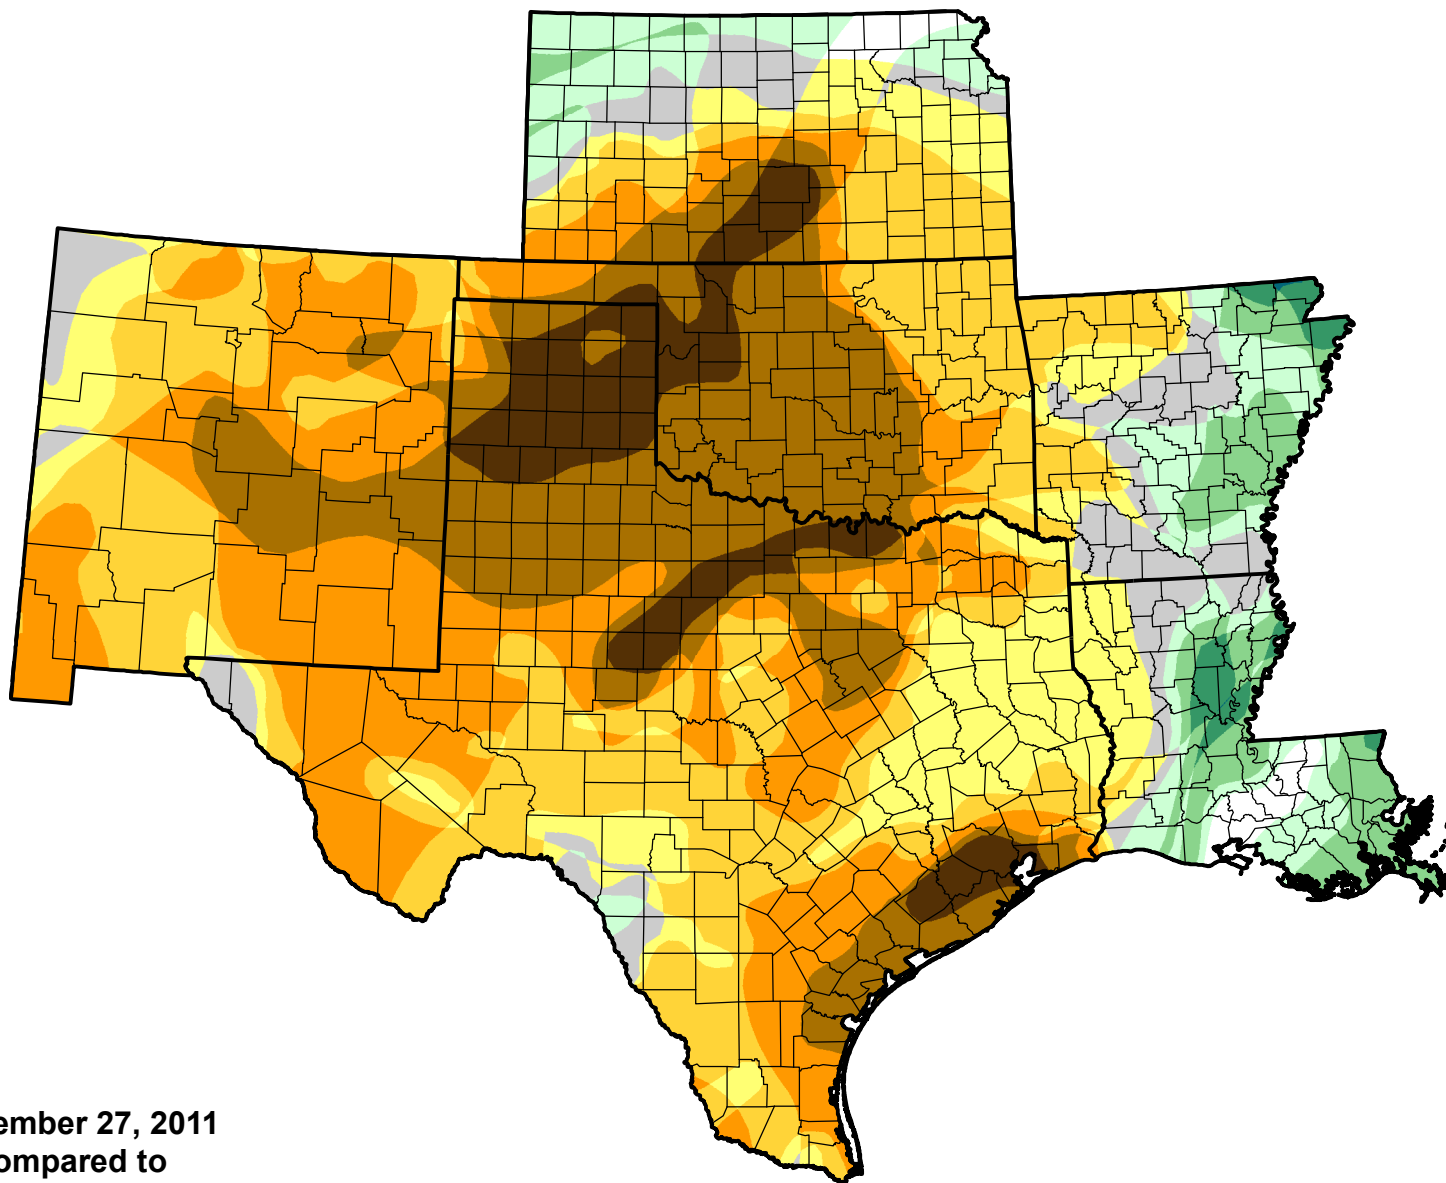

# U.S. Drought Monitor Class Change - SCIPP

Start of Calendar Year

September 27, 2011  
compared to  
January 6, 2011

[droughtmonitor.unl.edu](http://droughtmonitor.unl.edu)

- 5 Class Degradation
- 4 Class Degradation
- 3 Class Degradation
- 2 Class Degradation
- 1 Class Degradation
- No Change
- 1 Class Improvement
- 2 Class Improvement
- 3 Class Improvement
- 4 Class Improvement
- 5 Class Improvement