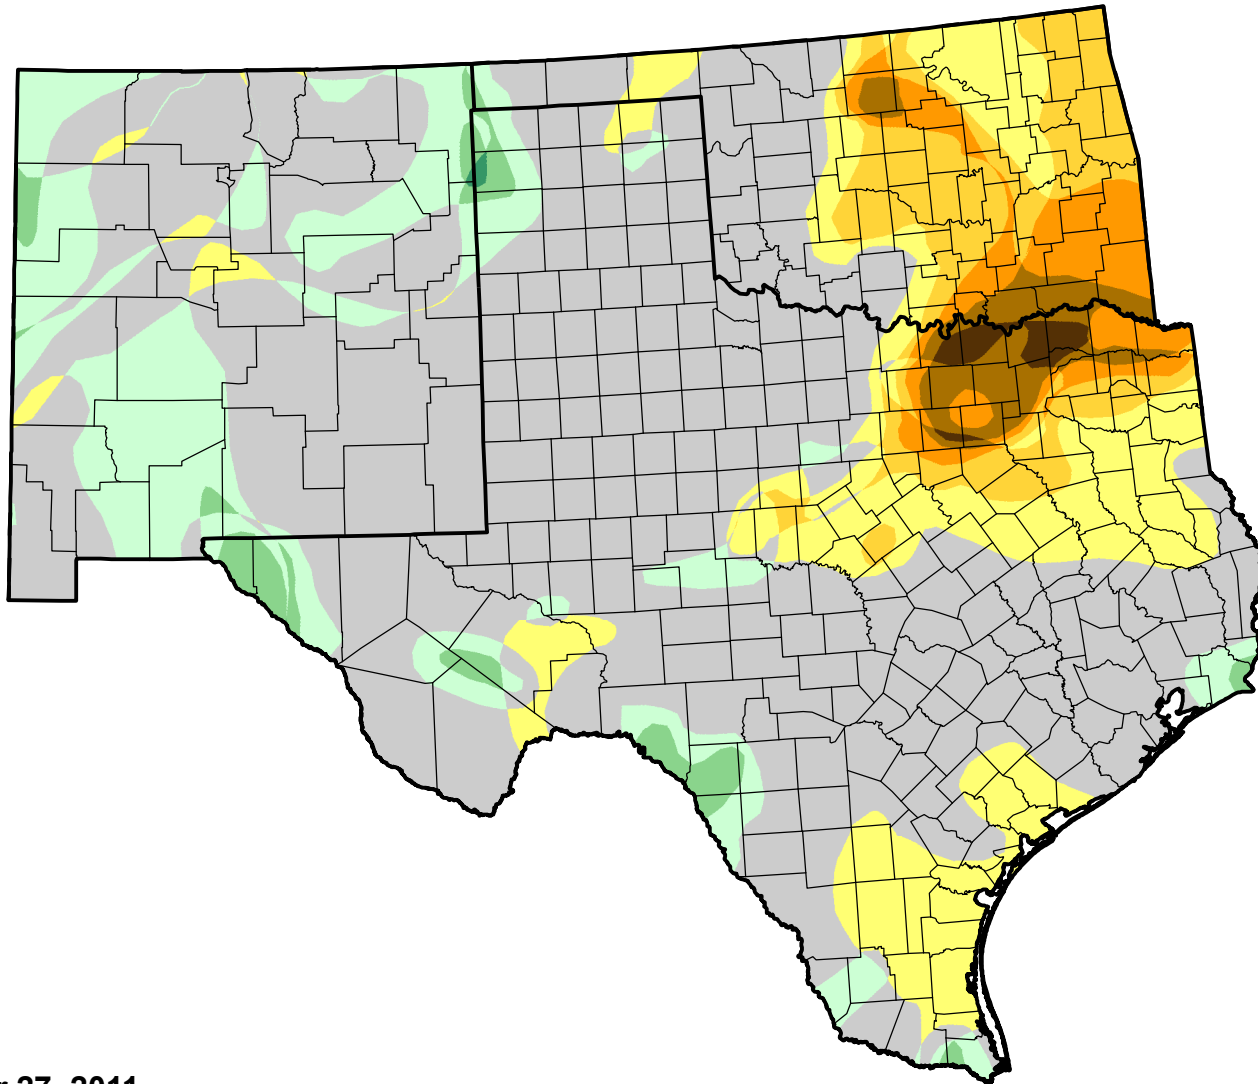

# U.S. Drought Monitor Class Change - Southern Plains RDEWS

13 Week

September 27, 2011  
compared to  
June 30, 2011

[droughtmonitor.unl.edu](http://droughtmonitor.unl.edu)

-  5 Class Degradation
-  4 Class Degradation
-  3 Class Degradation
-  2 Class Degradation
-  1 Class Degradation
-  No Change
-  1 Class Improvement
-  2 Class Improvement
-  3 Class Improvement
-  4 Class Improvement
-  5 Class Improvement