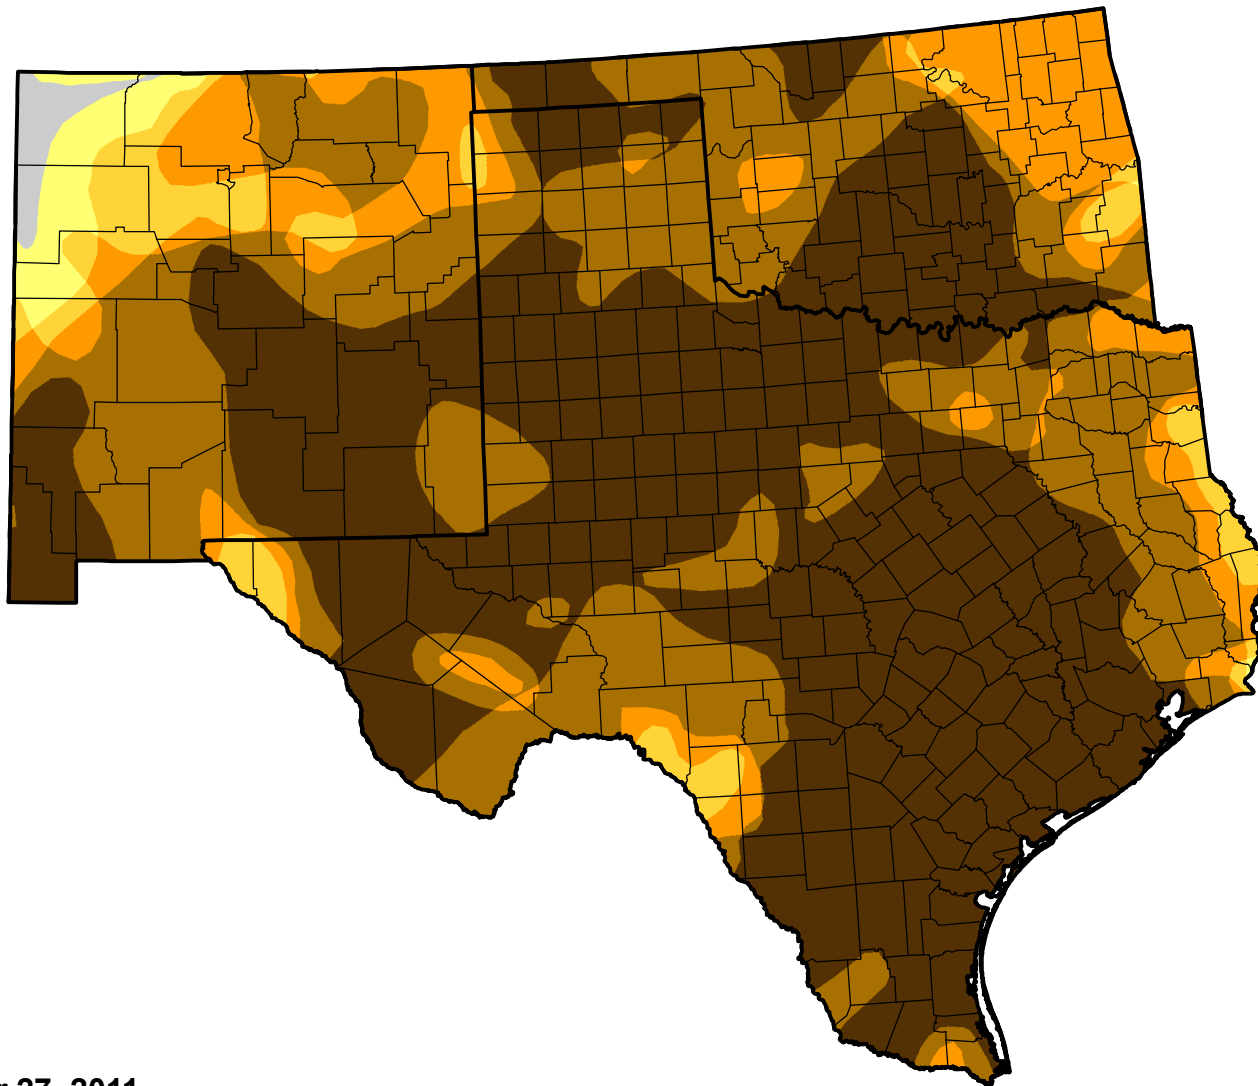

# U.S. Drought Monitor Class Change - Southern Plains RDEWS

52 Week

September 27, 2011  
compared to  
September 30, 2010

[droughtmonitor.unl.edu](http://droughtmonitor.unl.edu)

-  5 Class Degradation
-  4 Class Degradation
-  3 Class Degradation
-  2 Class Degradation
-  1 Class Degradation
-  No Change
-  1 Class Improvement
-  2 Class Improvement
-  3 Class Improvement
-  4 Class Improvement
-  5 Class Improvement