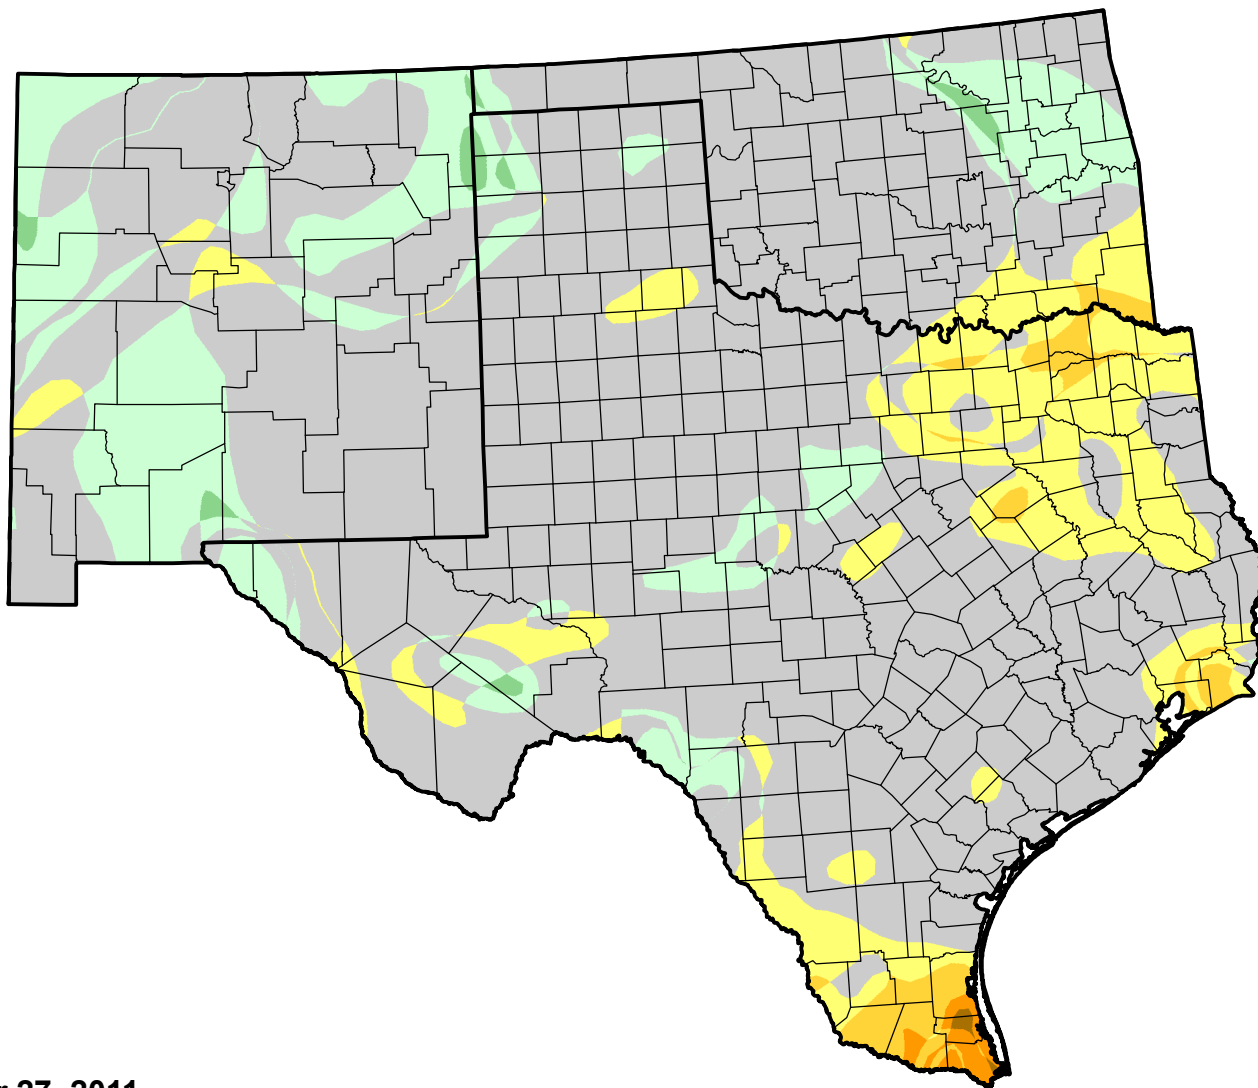

# U.S. Drought Monitor Class Change - Southern Plains RDEWS

8 Week

September 27, 2011  
compared to  
August 4, 2011

[droughtmonitor.unl.edu](http://droughtmonitor.unl.edu)

-  5 Class Degradation
-  4 Class Degradation
-  3 Class Degradation
-  2 Class Degradation
-  1 Class Degradation
-  No Change
-  1 Class Improvement
-  2 Class Improvement
-  3 Class Improvement
-  4 Class Improvement
-  5 Class Improvement