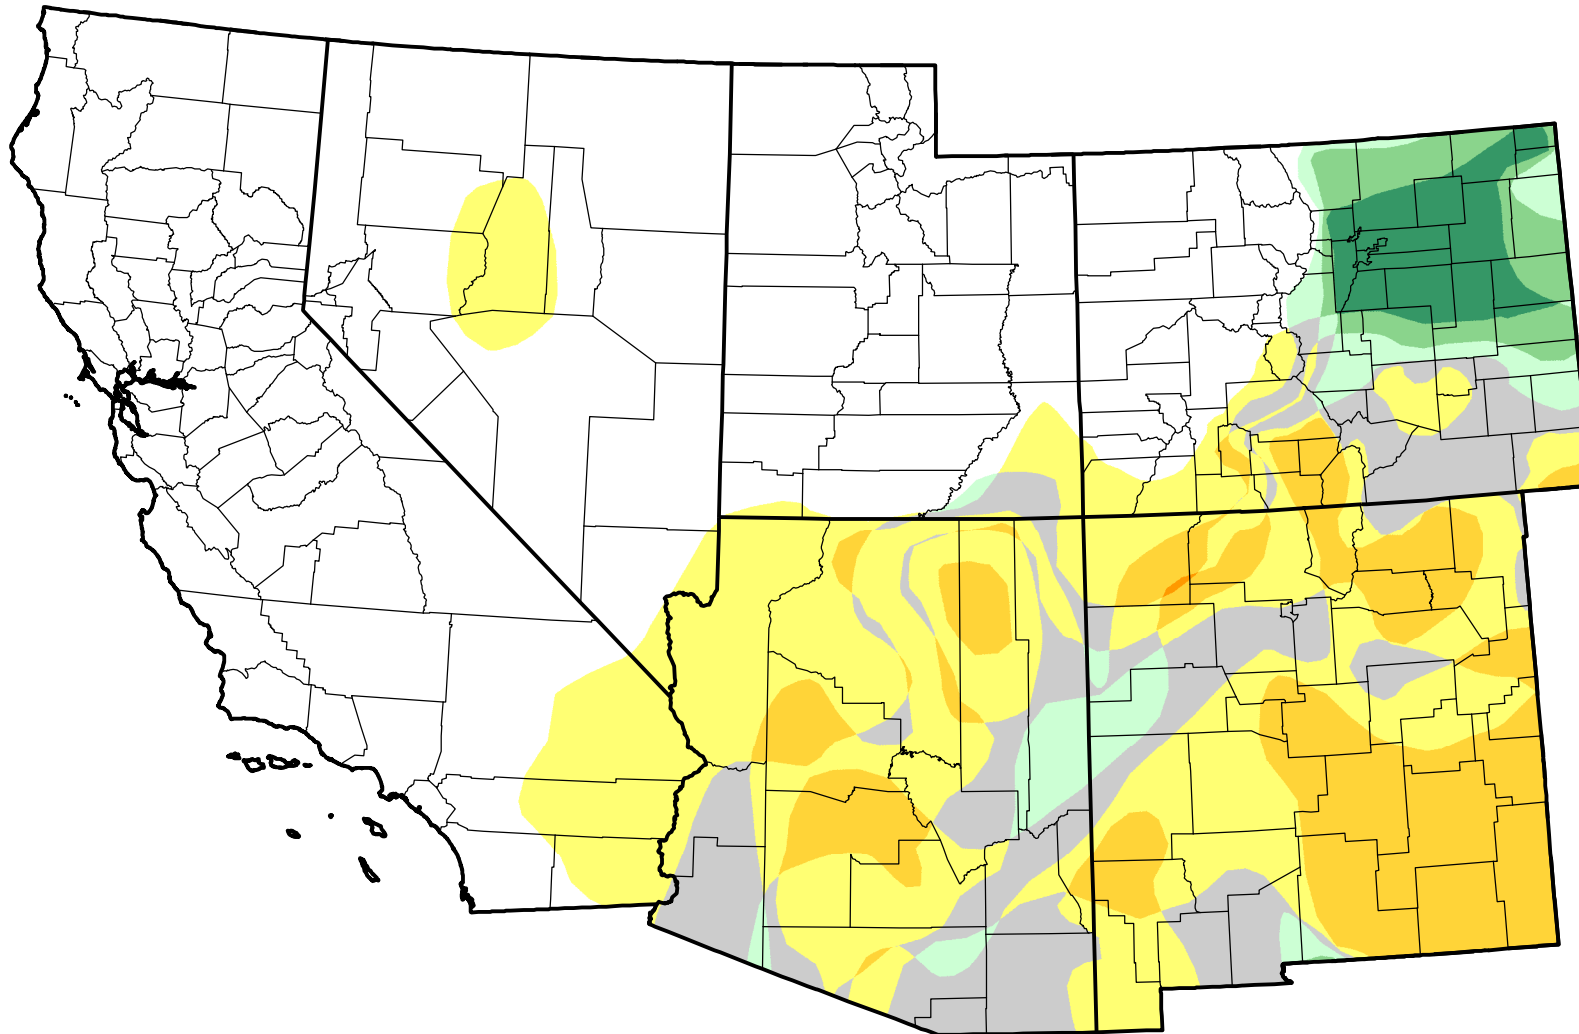

U.S. Drought Monitor Class Change - Southwest 26 Week

September 27, 2011
compared to
March 31, 2011

droughtmonitor.unl.edu

-  5 Class Degradation
-  4 Class Degradation
-  3 Class Degradation
-  2 Class Degradation
-  1 Class Degradation
-  No Change
-  1 Class Improvement
-  2 Class Improvement
-  3 Class Improvement
-  4 Class Improvement
-  5 Class Improvement