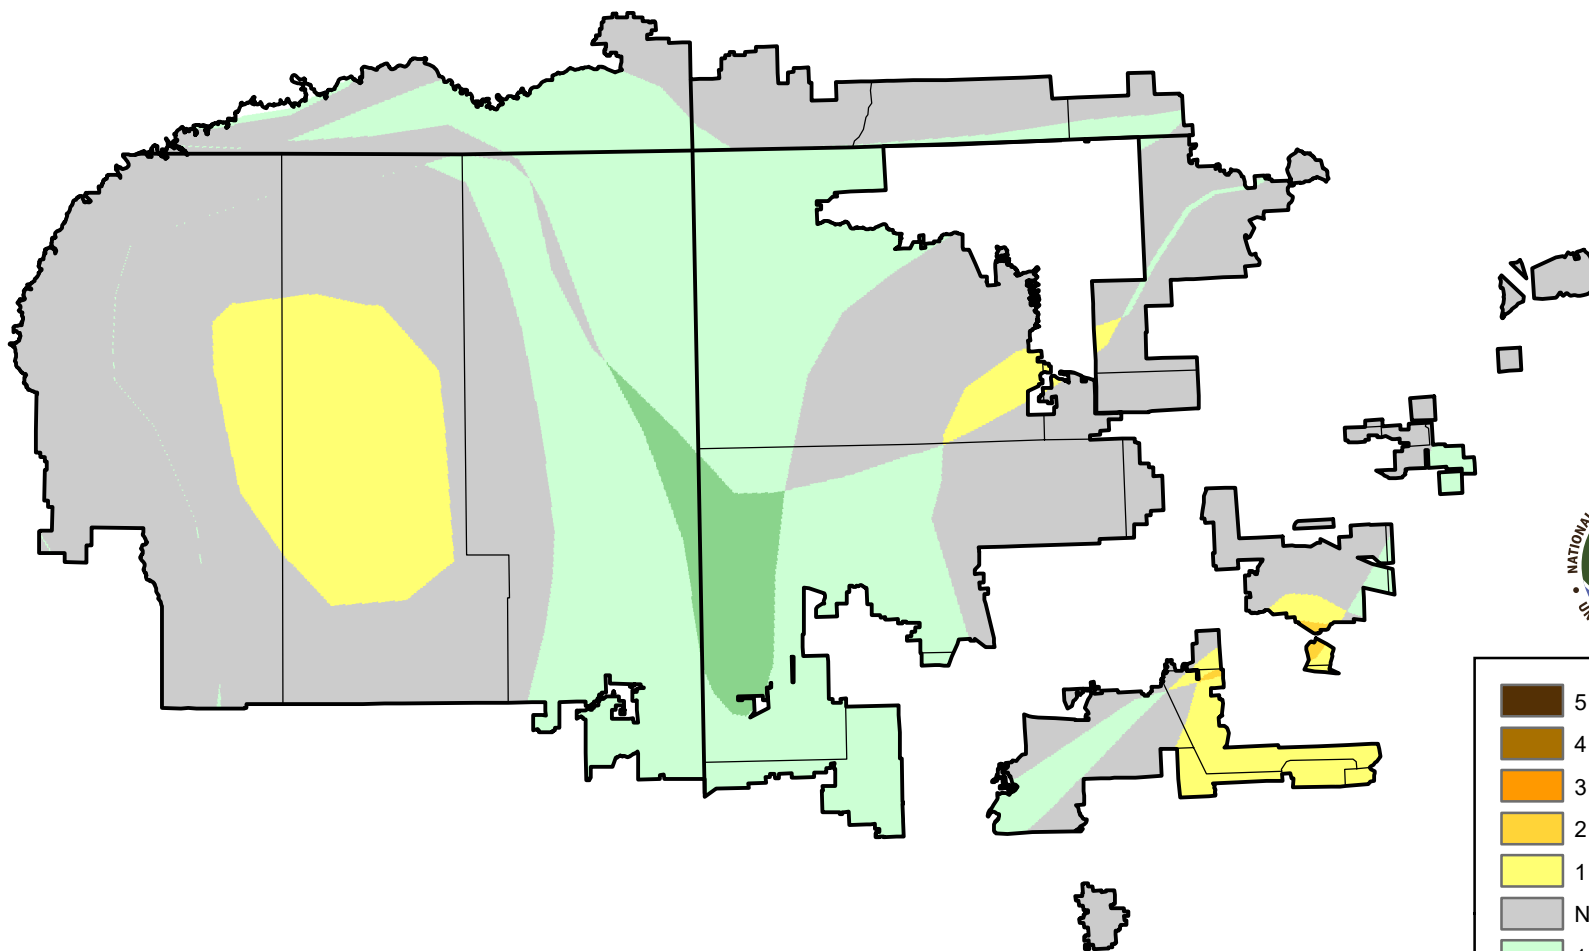

U.S. Drought Monitor Class Change - 4 Corners

13 Week

-  5 Class Degradation
-  4 Class Degradation
-  3 Class Degradation
-  2 Class Degradation
-  1 Class Degradation
-  No Change
-  1 Class Improvement
-  2 Class Improvement
-  3 Class Improvement
-  4 Class Improvement
-  5 Class Improvement

October 4, 2011
compared to
July 7, 2011

droughtmonitor.unl.edu