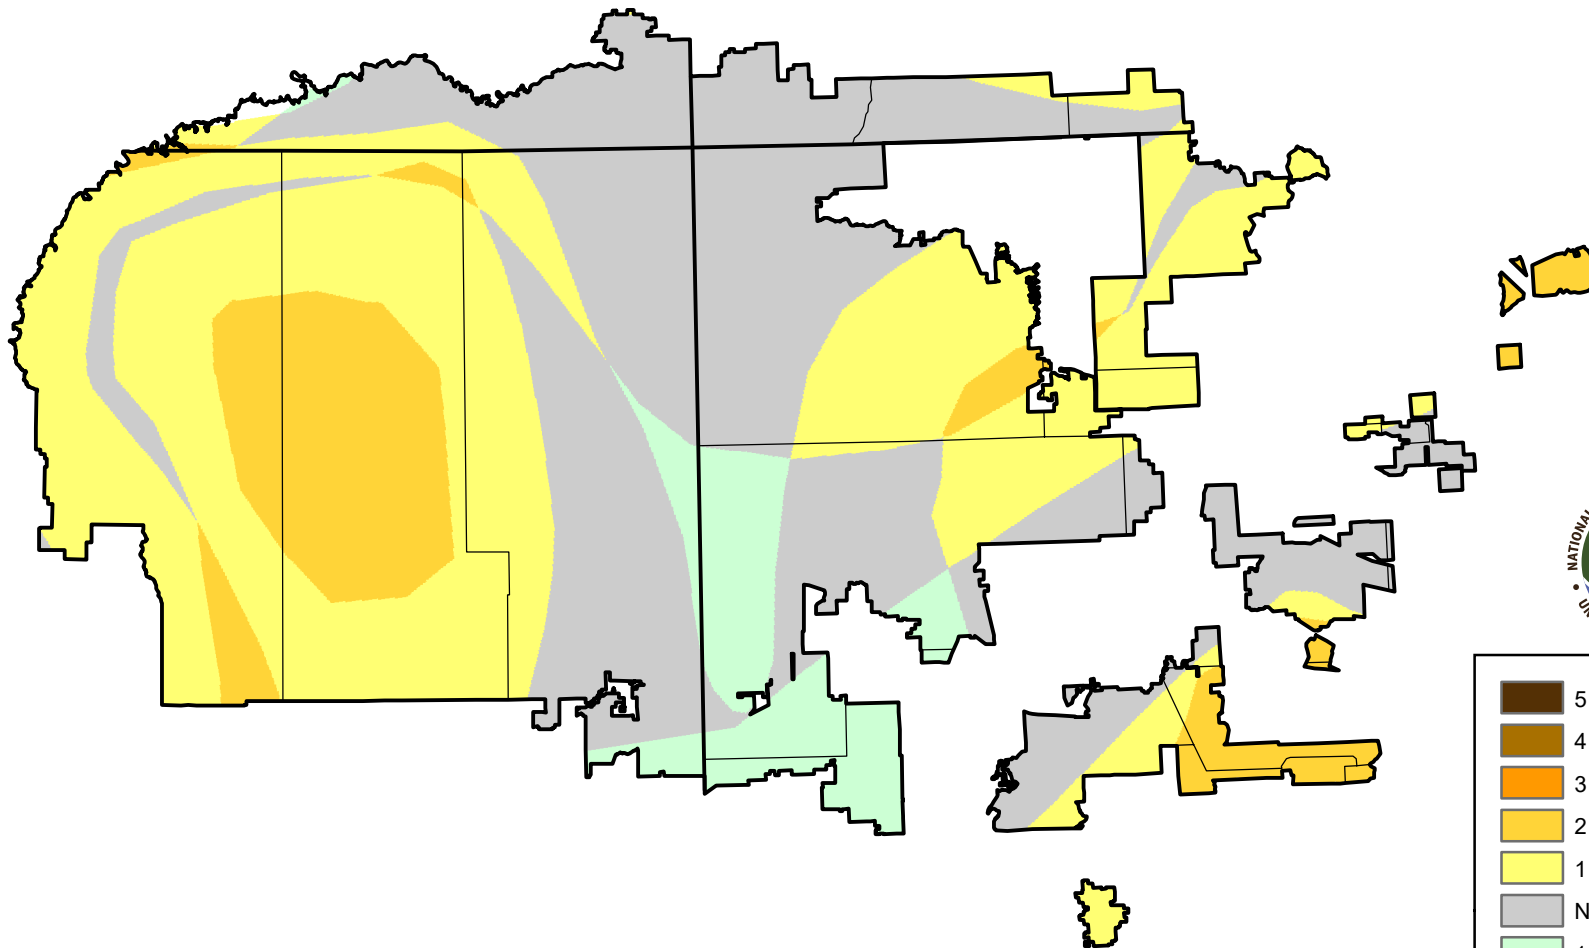

U.S. Drought Monitor Class Change - 4 Corners

26 Week

October 4, 2011
compared to
April 7, 2011

droughtmonitor.unl.edu

-  5 Class Degradation
-  4 Class Degradation
-  3 Class Degradation
-  2 Class Degradation
-  1 Class Degradation
-  No Change
-  1 Class Improvement
-  2 Class Improvement
-  3 Class Improvement
-  4 Class Improvement
-  5 Class Improvement