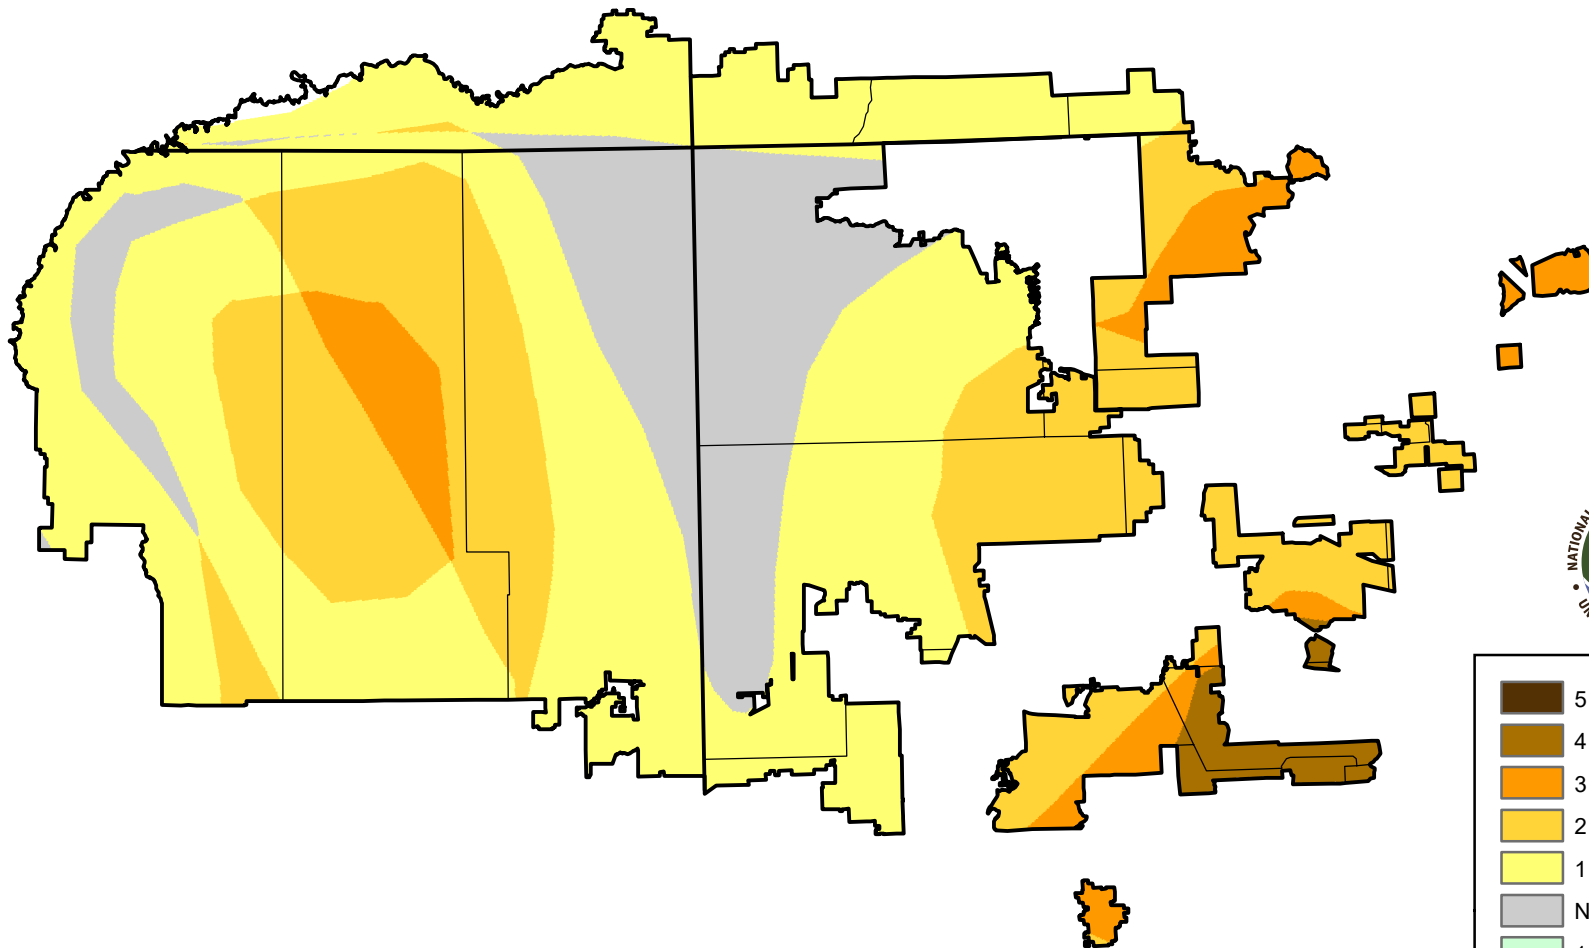

# U.S. Drought Monitor Class Change - 4 Corners

Start of Calendar Year

October 4, 2011  
compared to  
January 6, 2011

[droughtmonitor.unl.edu](http://droughtmonitor.unl.edu)

- 5 Class Degradation
- 4 Class Degradation
- 3 Class Degradation
- 2 Class Degradation
- 1 Class Degradation
- No Change
- 1 Class Improvement
- 2 Class Improvement
- 3 Class Improvement
- 4 Class Improvement
- 5 Class Improvement