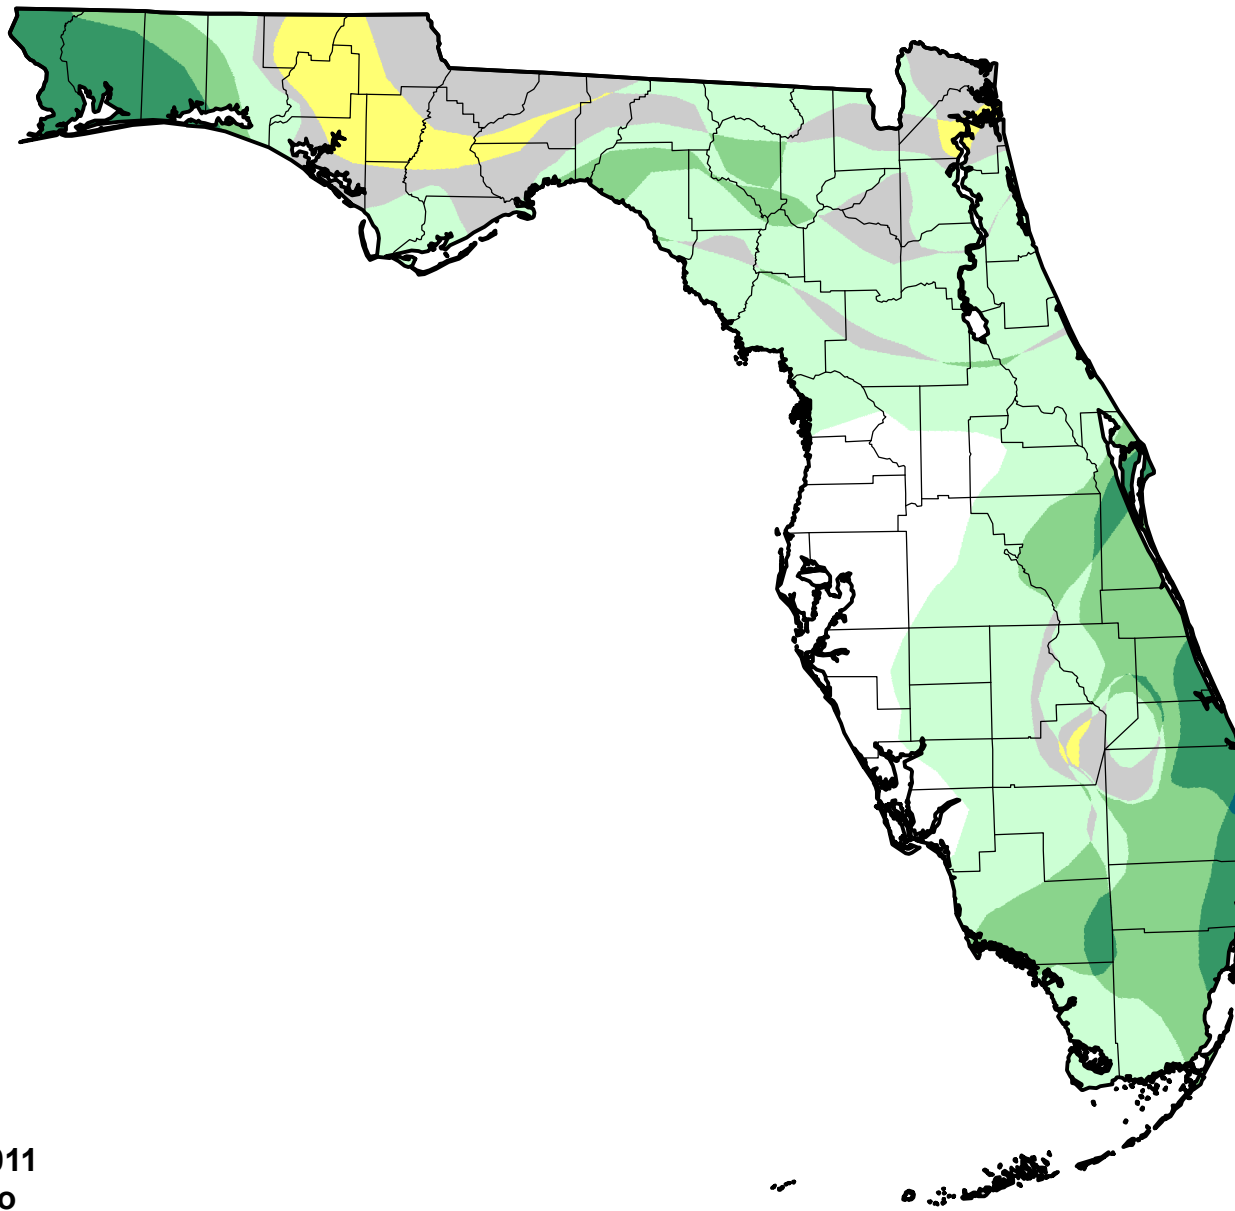

U.S. Drought Monitor Class Change - Florida

8 Week

October 4, 2011
compared to
August 11, 2011

droughtmonitor.unl.edu

- | | |
|---|---------------------|
|  | 5 Class Degradation |
|  | 4 Class Degradation |
|  | 3 Class Degradation |
|  | 2 Class Degradation |
|  | 1 Class Degradation |
|  | No Change |
|  | 1 Class Improvement |
|  | 2 Class Improvement |
|  | 3 Class Improvement |
|  | 4 Class Improvement |
|  | 5 Class Improvement |