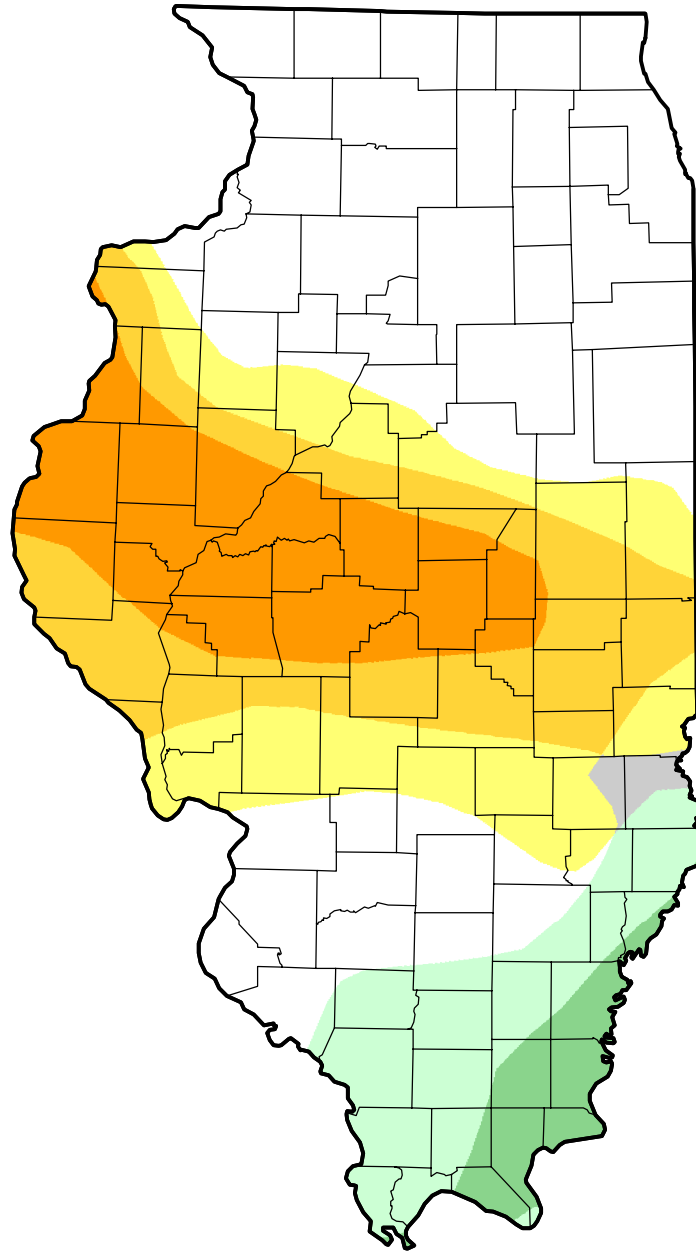

U.S. Drought Monitor Class Change - Illinois

52 Week

October 4, 2011
compared to
October 7, 2010

droughtmonitor.unl.edu