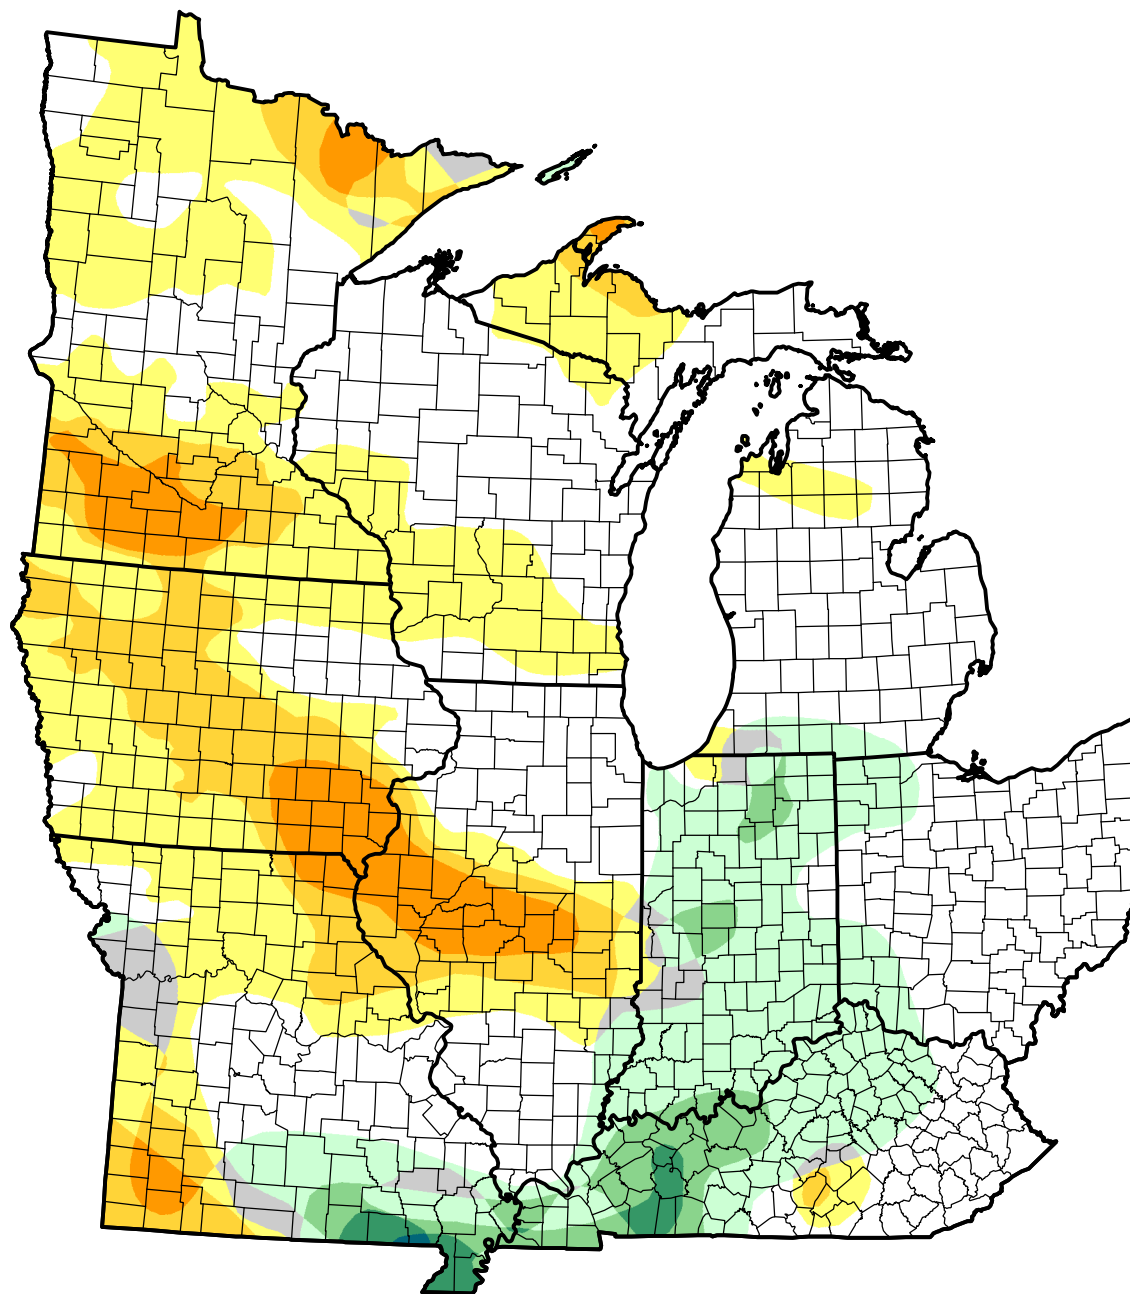

U.S. Drought Monitor Class Change - Midwest

Start of Calendar Year

October 4, 2011
compared to
January 6, 2011

droughtmonitor.unl.edu

-  5 Class Degradation
-  4 Class Degradation
-  3 Class Degradation
-  2 Class Degradation
-  1 Class Degradation
-  No Change
-  1 Class Improvement
-  2 Class Improvement
-  3 Class Improvement
-  4 Class Improvement
-  5 Class Improvement