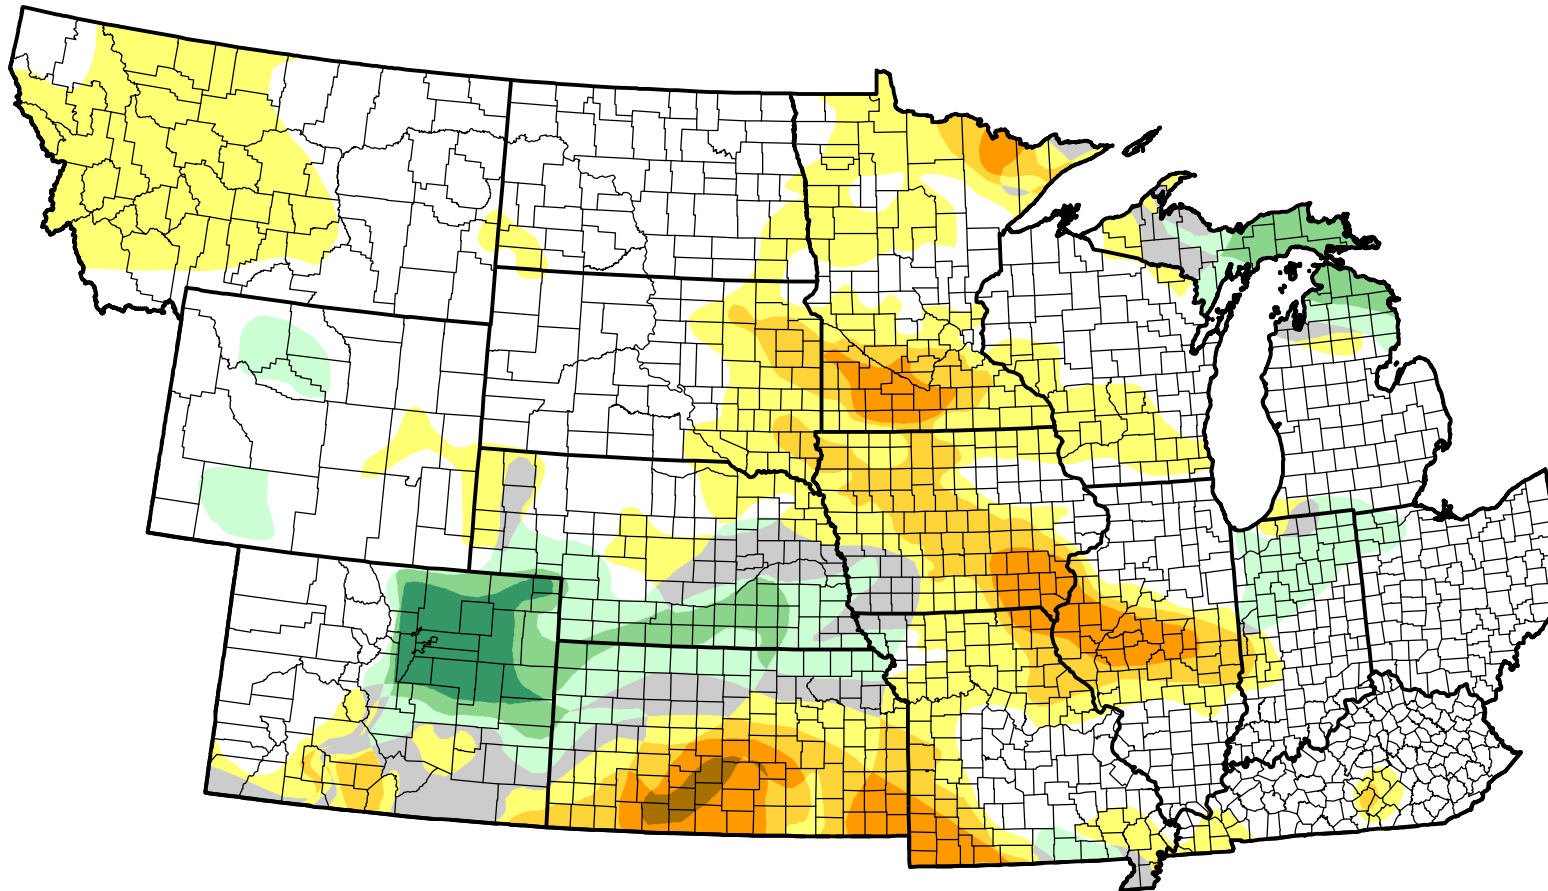

U.S. Drought Monitor Class Change - NWS Central 26 Week

October 4, 2011
compared to
April 7, 2011

droughtmonitor.unl.edu