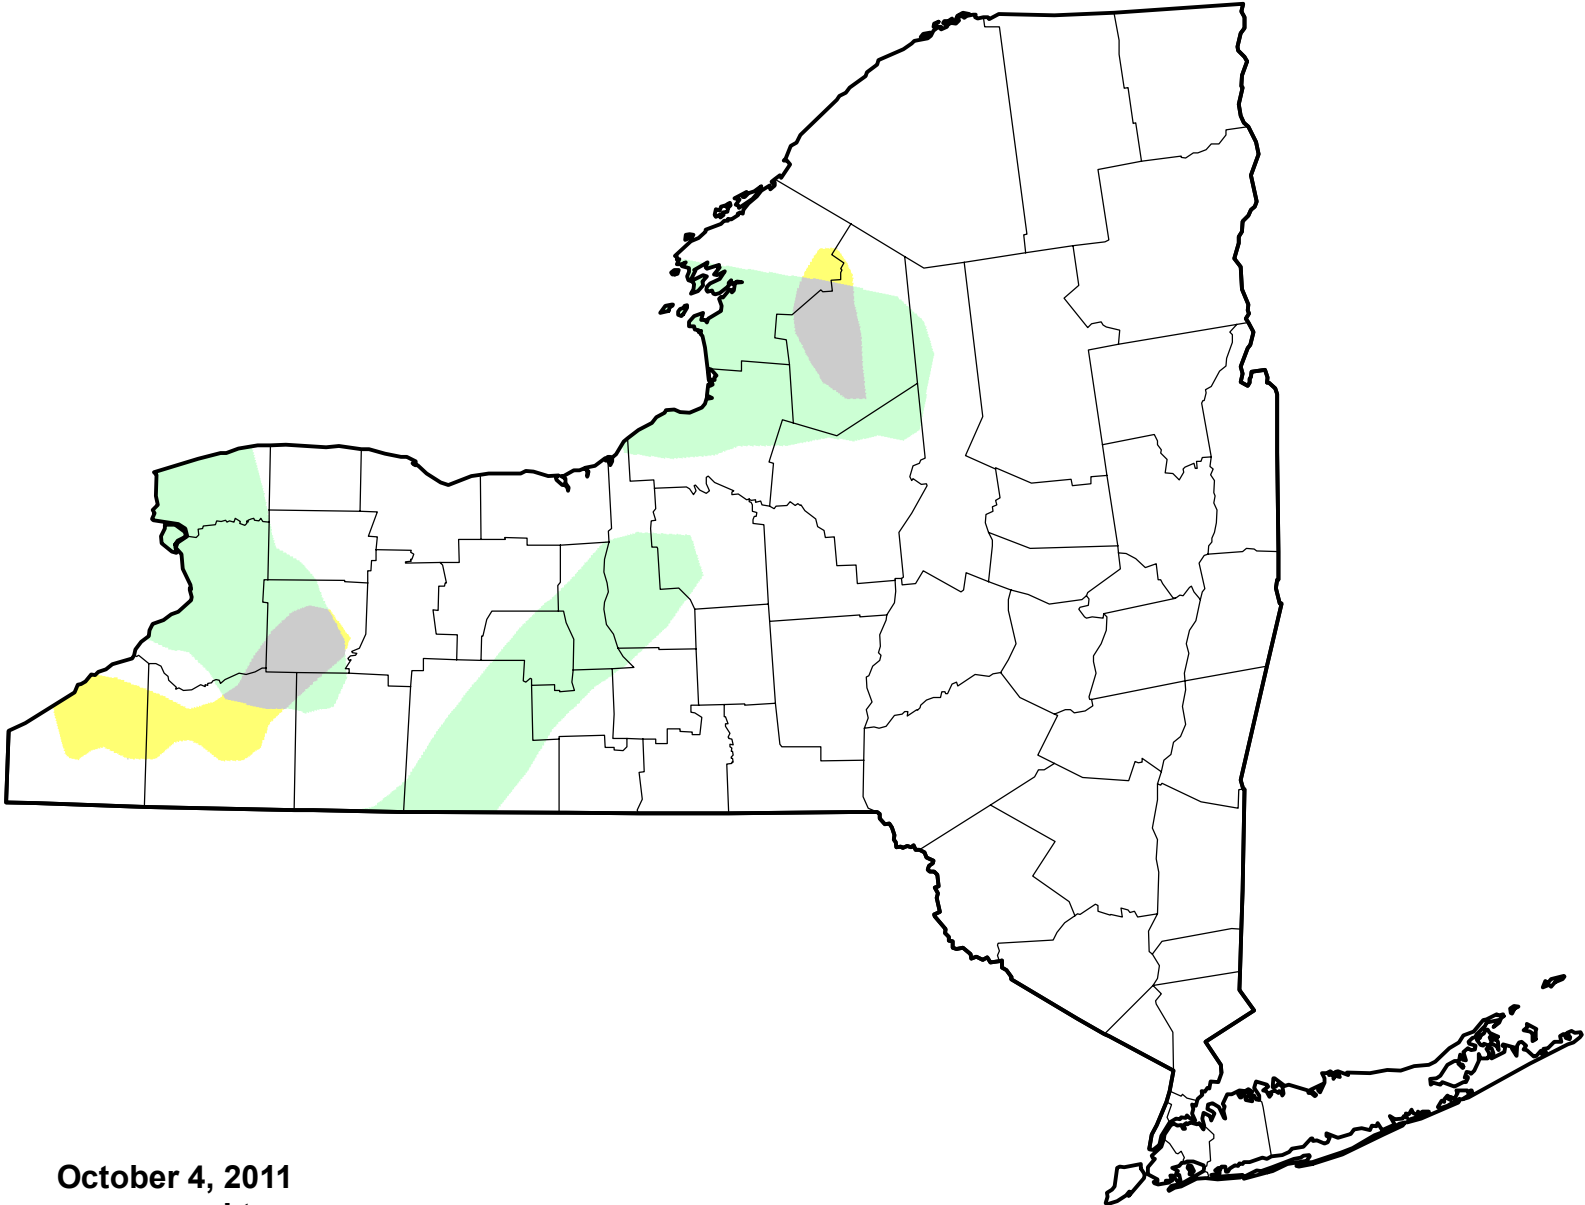

U.S. Drought Monitor Class Change - New York

4 Week

October 4, 2011
compared to
September 8, 2011

droughtmonitor.unl.edu

-  5 Class Degradation
-  4 Class Degradation
-  3 Class Degradation
-  2 Class Degradation
-  1 Class Degradation
-  No Change
-  1 Class Improvement
-  2 Class Improvement
-  3 Class Improvement
-  4 Class Improvement
-  5 Class Improvement