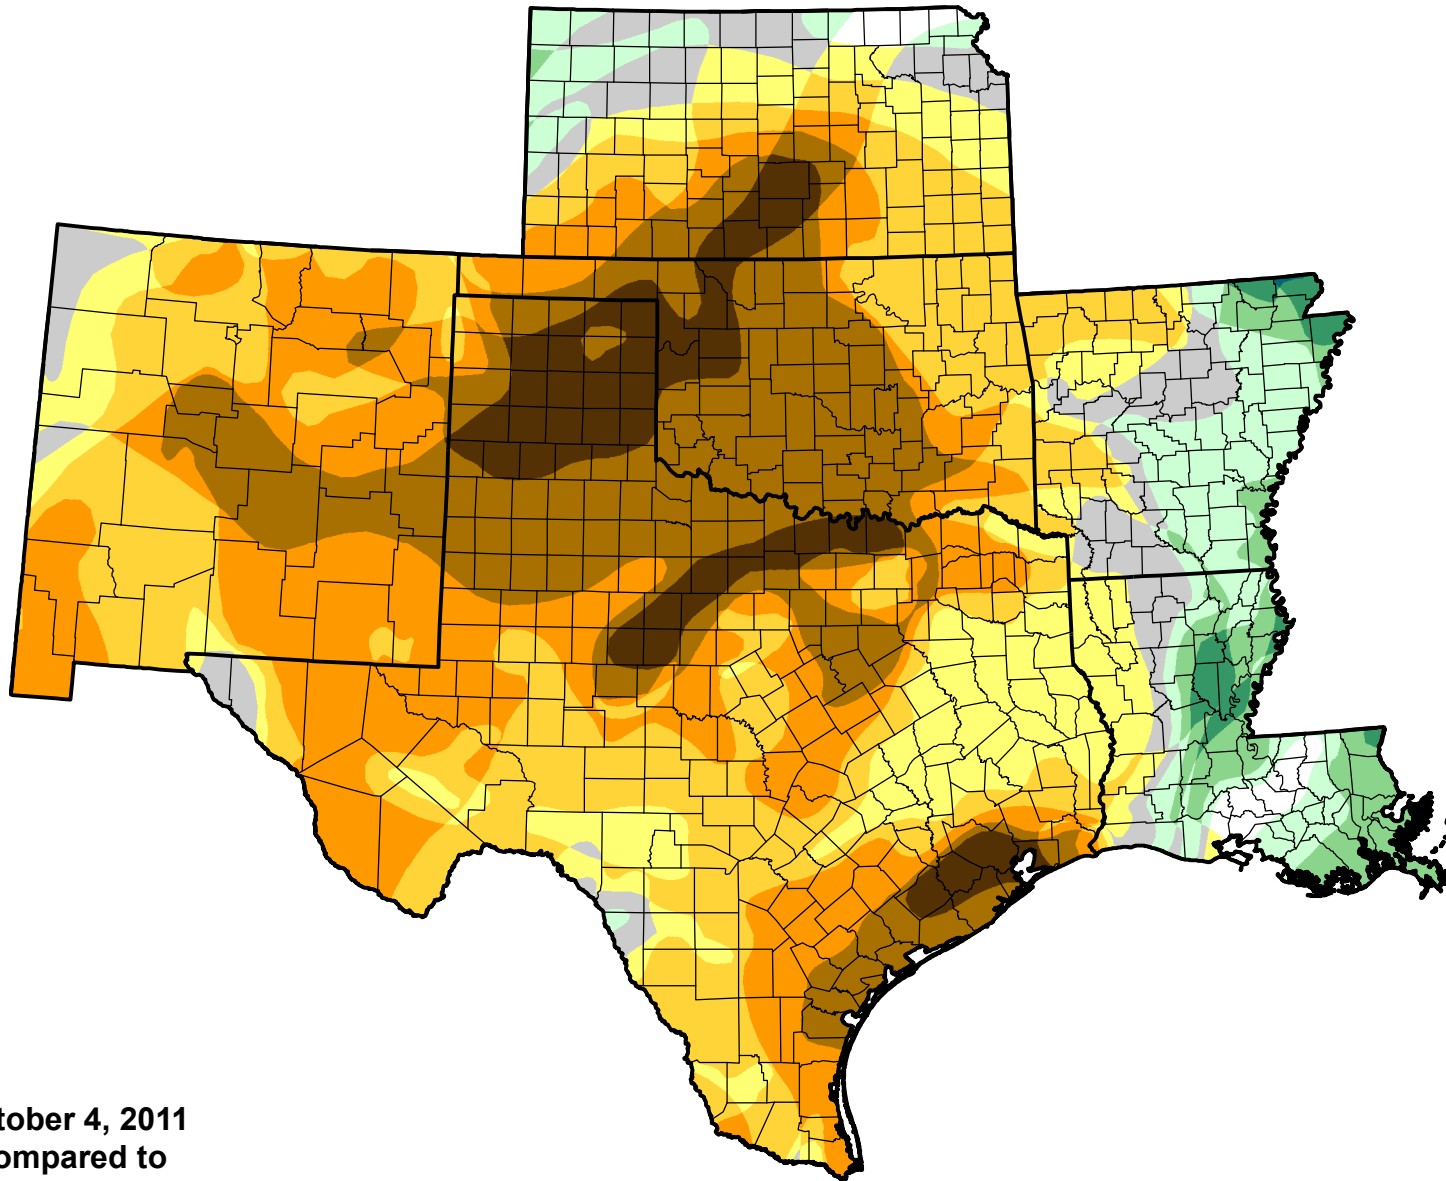

U.S. Drought Monitor Class Change - SCIPP

Start of Calendar Year

October 4, 2011
compared to
January 6, 2011

droughtmonitor.unl.edu

-  5 Class Degradation
-  4 Class Degradation
-  3 Class Degradation
-  2 Class Degradation
-  1 Class Degradation
-  No Change
-  1 Class Improvement
-  2 Class Improvement
-  3 Class Improvement
-  4 Class Improvement
-  5 Class Improvement