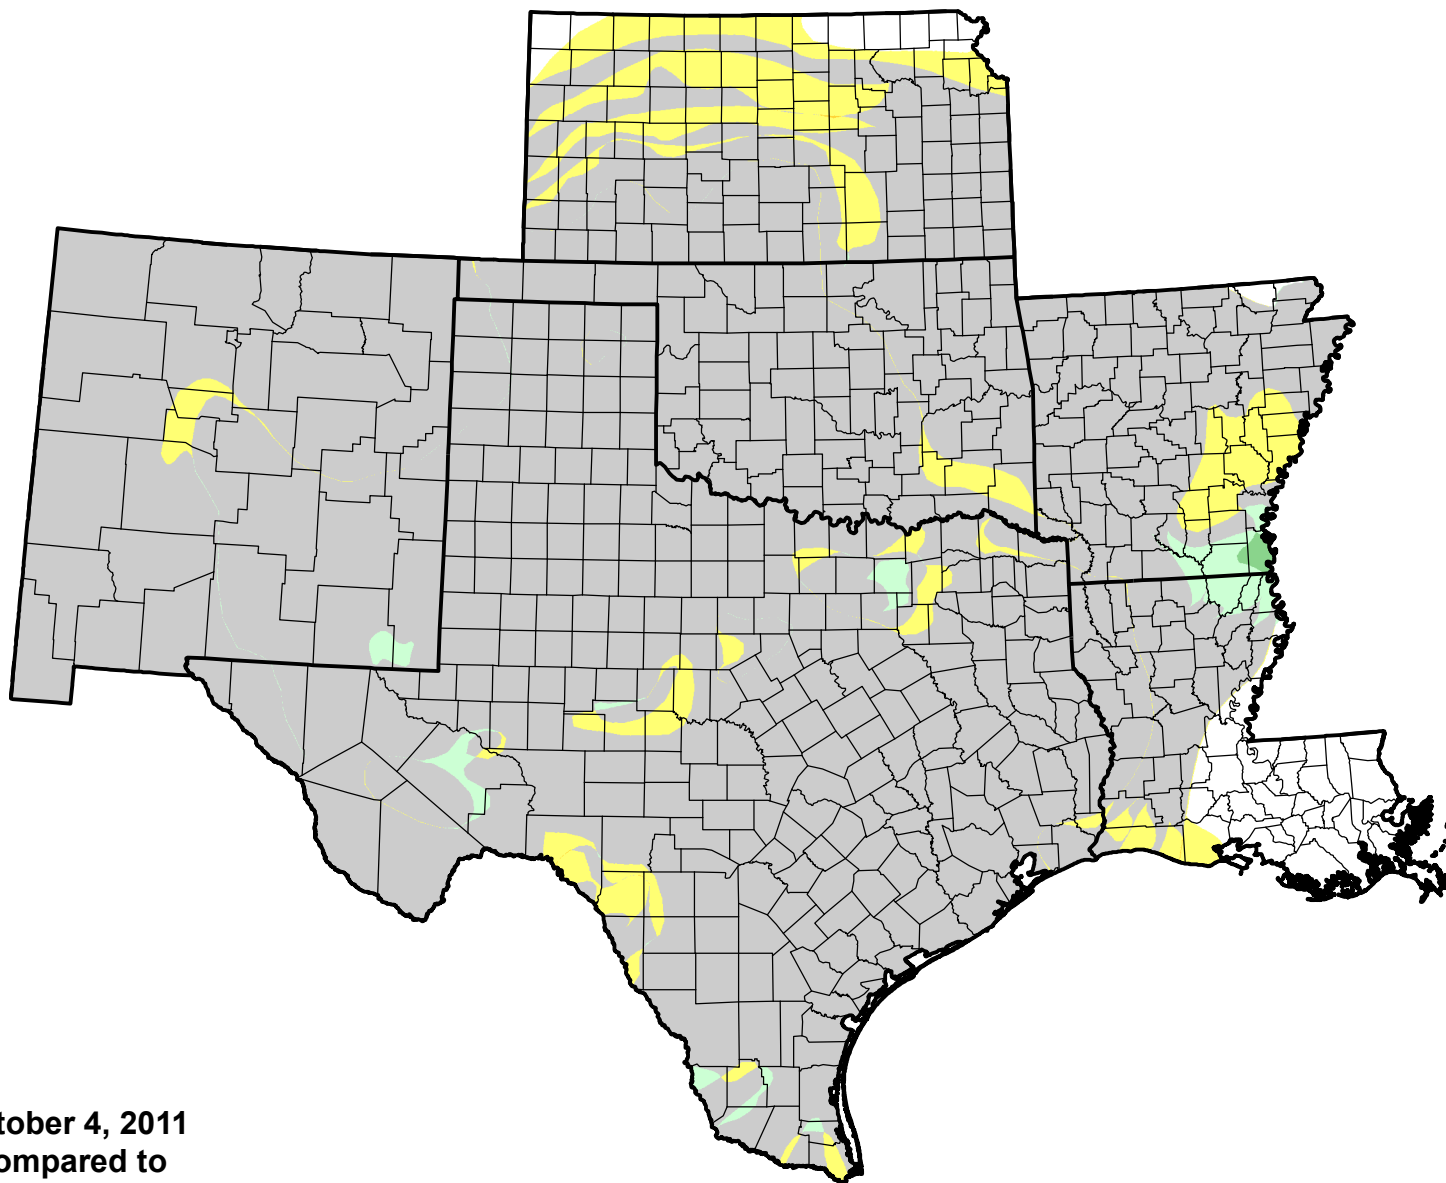

U.S. Drought Monitor Class Change - SCIPP

Start of Water Year

October 4, 2011
compared to
September 29, 2011

droughtmonitor.unl.edu

-  5 Class Degradation
-  4 Class Degradation
-  3 Class Degradation
-  2 Class Degradation
-  1 Class Degradation
-  No Change
-  1 Class Improvement
-  2 Class Improvement
-  3 Class Improvement
-  4 Class Improvement
-  5 Class Improvement