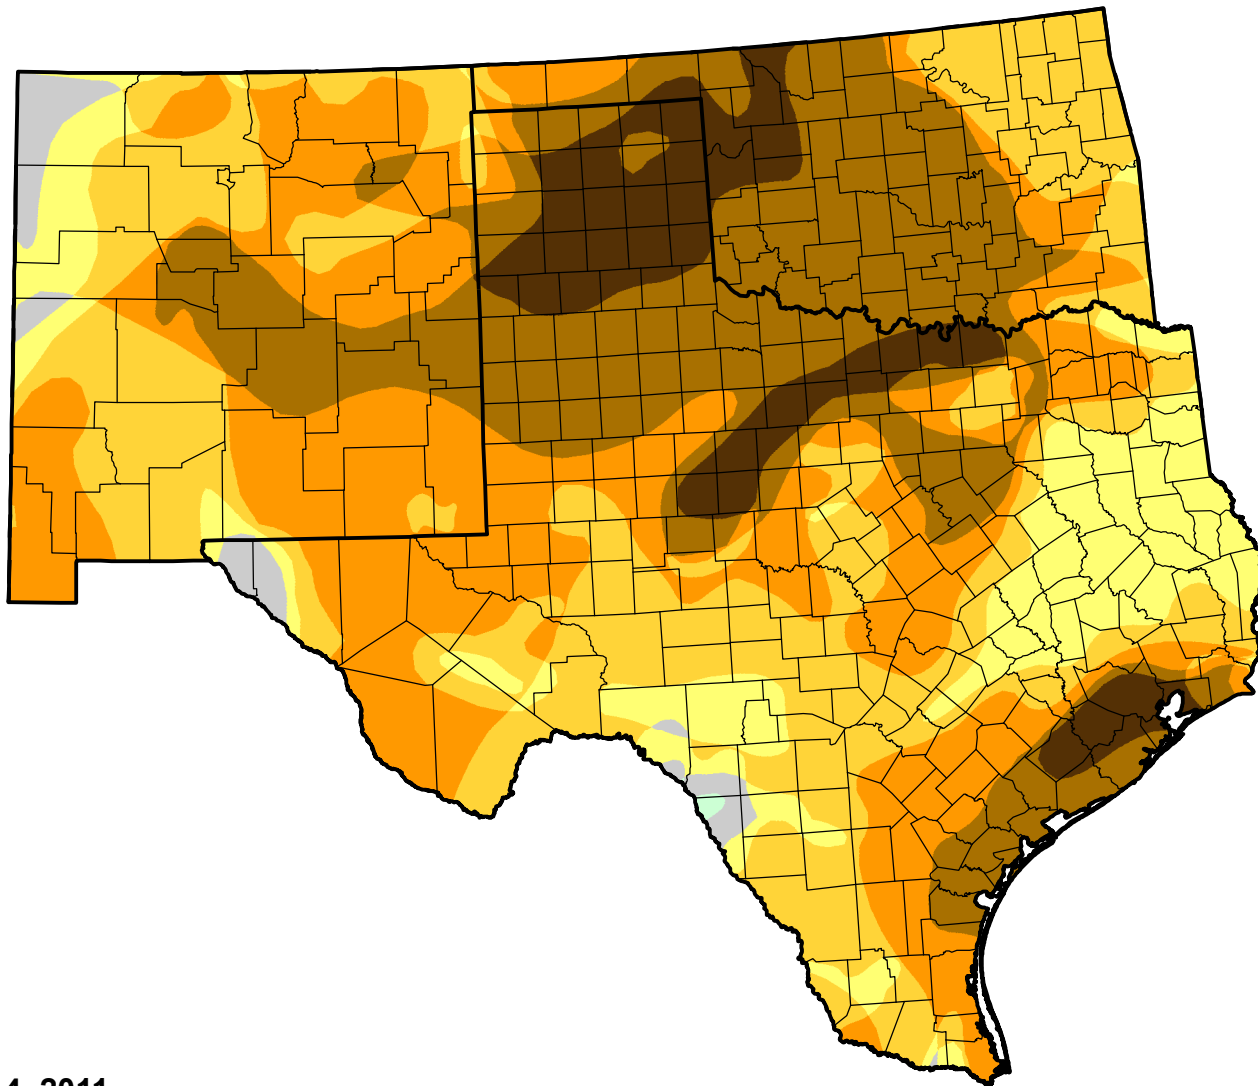

# U.S. Drought Monitor Class Change - Southern Plains RDEWS

Start of Calendar Year

October 4, 2011  
compared to  
January 6, 2011

[droughtmonitor.unl.edu](http://droughtmonitor.unl.edu)

- |   |                     |
|---|---------------------|
|  | 5 Class Degradation |
|  | 4 Class Degradation |
|  | 3 Class Degradation |
|  | 2 Class Degradation |
|  | 1 Class Degradation |
|  | No Change           |
|  | 1 Class Improvement |
|  | 2 Class Improvement |
|  | 3 Class Improvement |
|  | 4 Class Improvement |
|  | 5 Class Improvement |