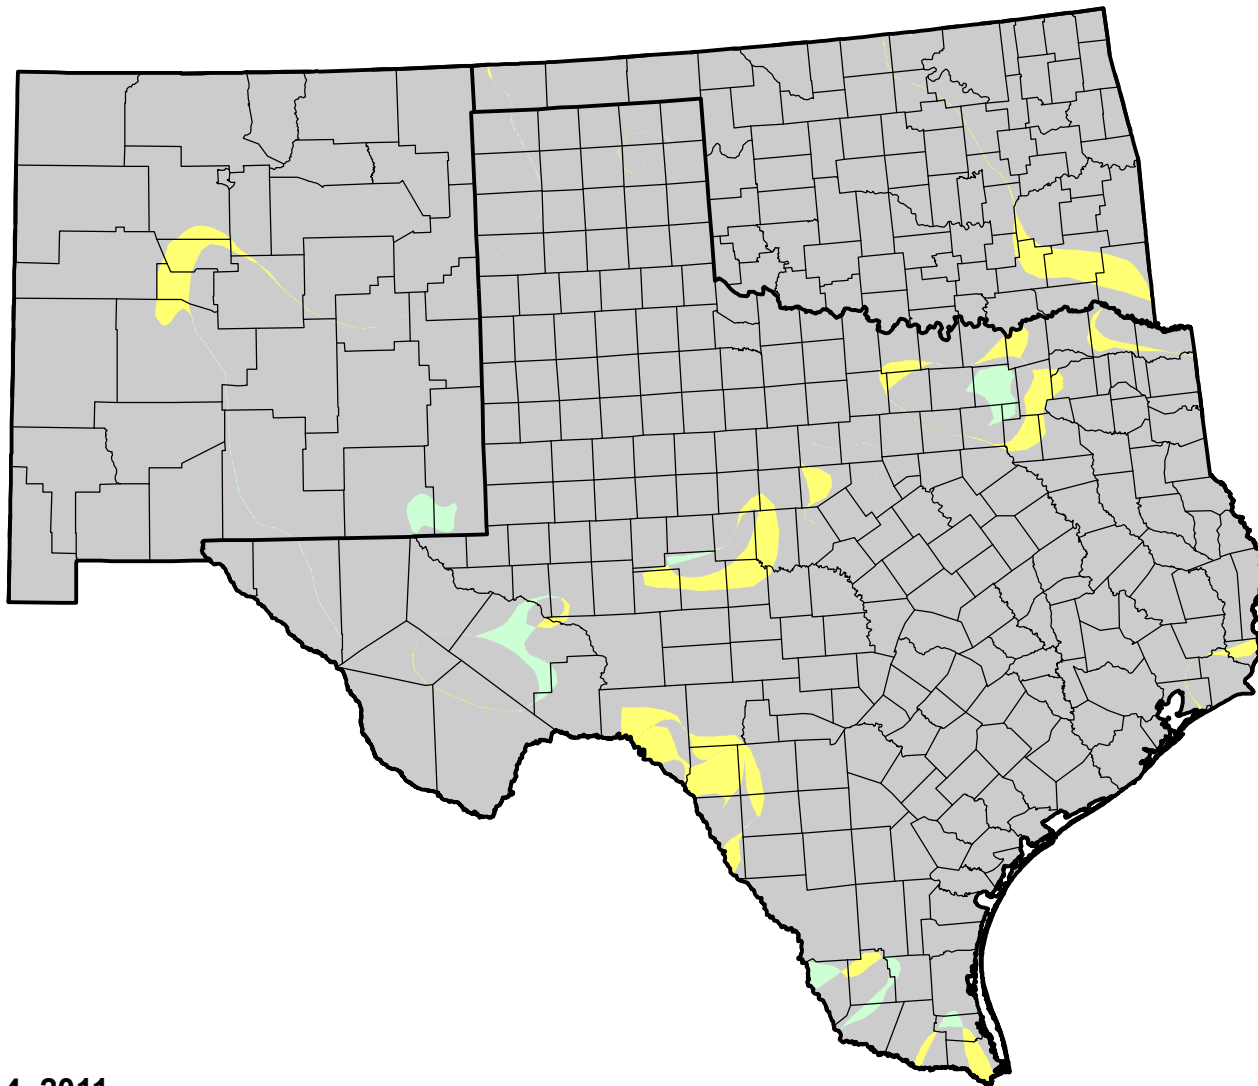

U.S. Drought Monitor Class Change - Southern Plains RDEWS

Start of Water Year

October 4, 2011
compared to
September 29, 2011

droughtmonitor.unl.edu

-  5 Class Degradation
-  4 Class Degradation
-  3 Class Degradation
-  2 Class Degradation
-  1 Class Degradation
-  No Change
-  1 Class Improvement
-  2 Class Improvement
-  3 Class Improvement
-  4 Class Improvement
-  5 Class Improvement