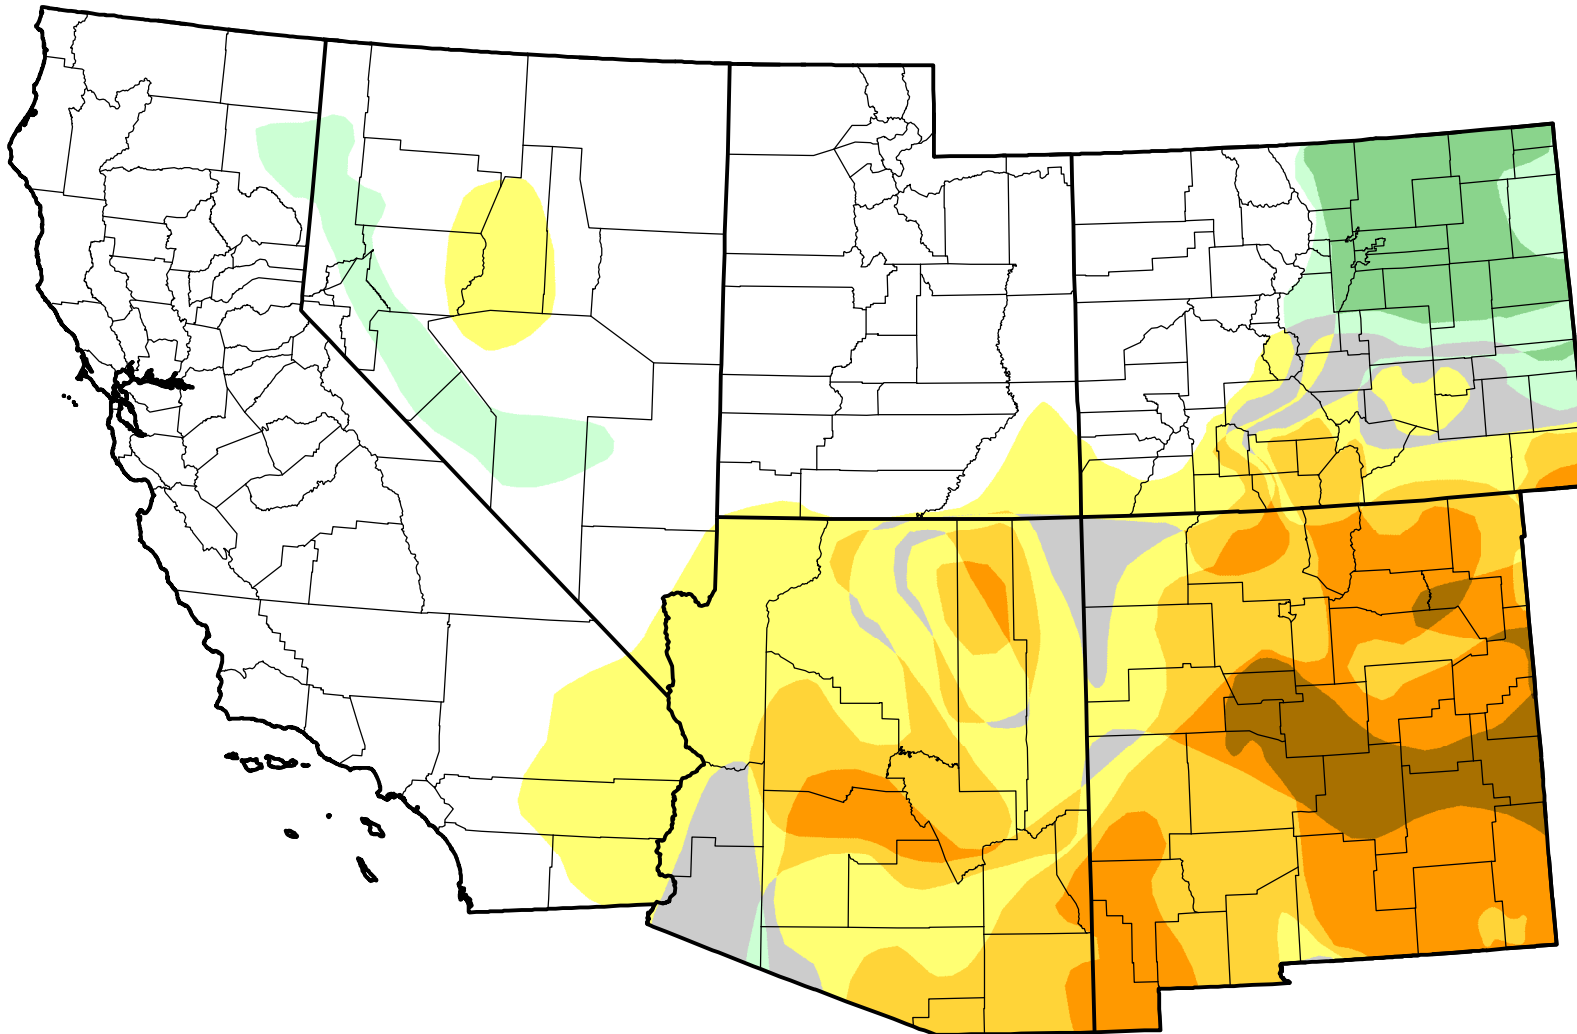

# U.S. Drought Monitor Class Change - Southwest

Start of Calendar Year

October 4, 2011  
compared to  
January 6, 2011

[droughtmonitor.unl.edu](http://droughtmonitor.unl.edu)

-  5 Class Degradation
-  4 Class Degradation
-  3 Class Degradation
-  2 Class Degradation
-  1 Class Degradation
-  No Change
-  1 Class Improvement
-  2 Class Improvement
-  3 Class Improvement
-  4 Class Improvement
-  5 Class Improvement