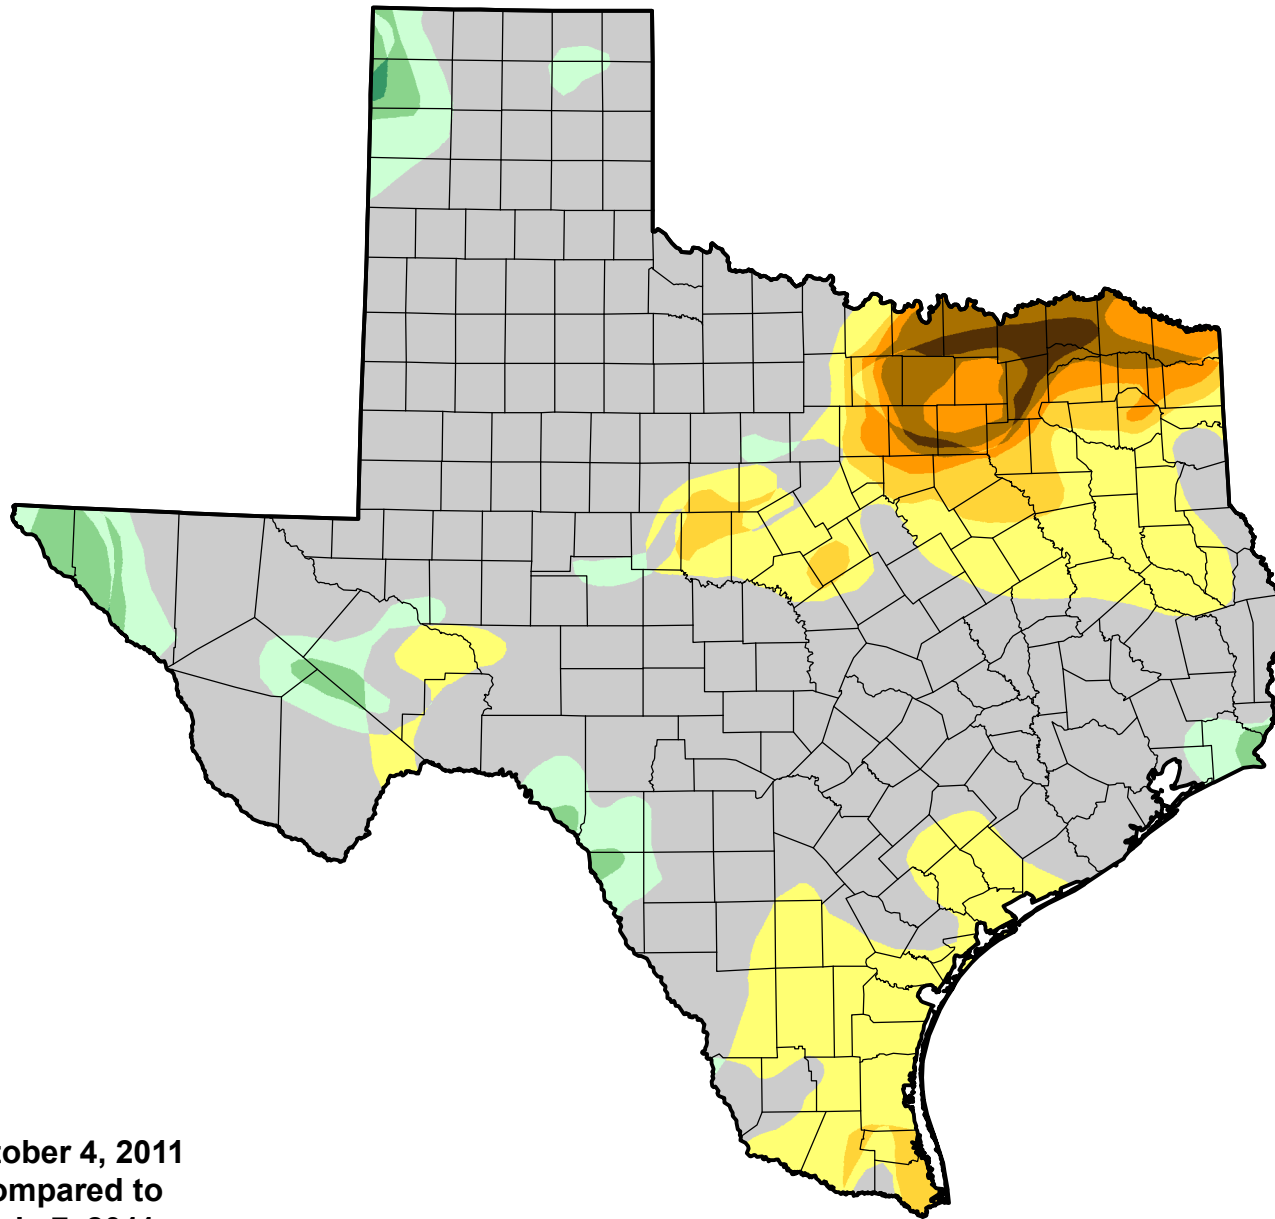

U.S. Drought Monitor Class Change - Texas

13 Week

October 4, 2011
compared to
July 7, 2011

droughtmonitor.unl.edu

- | | |
|---|---------------------|
|  | 5 Class Degradation |
|  | 4 Class Degradation |
|  | 3 Class Degradation |
|  | 2 Class Degradation |
|  | 1 Class Degradation |
|  | No Change |
|  | 1 Class Improvement |
|  | 2 Class Improvement |
|  | 3 Class Improvement |
|  | 4 Class Improvement |
|  | 5 Class Improvement |