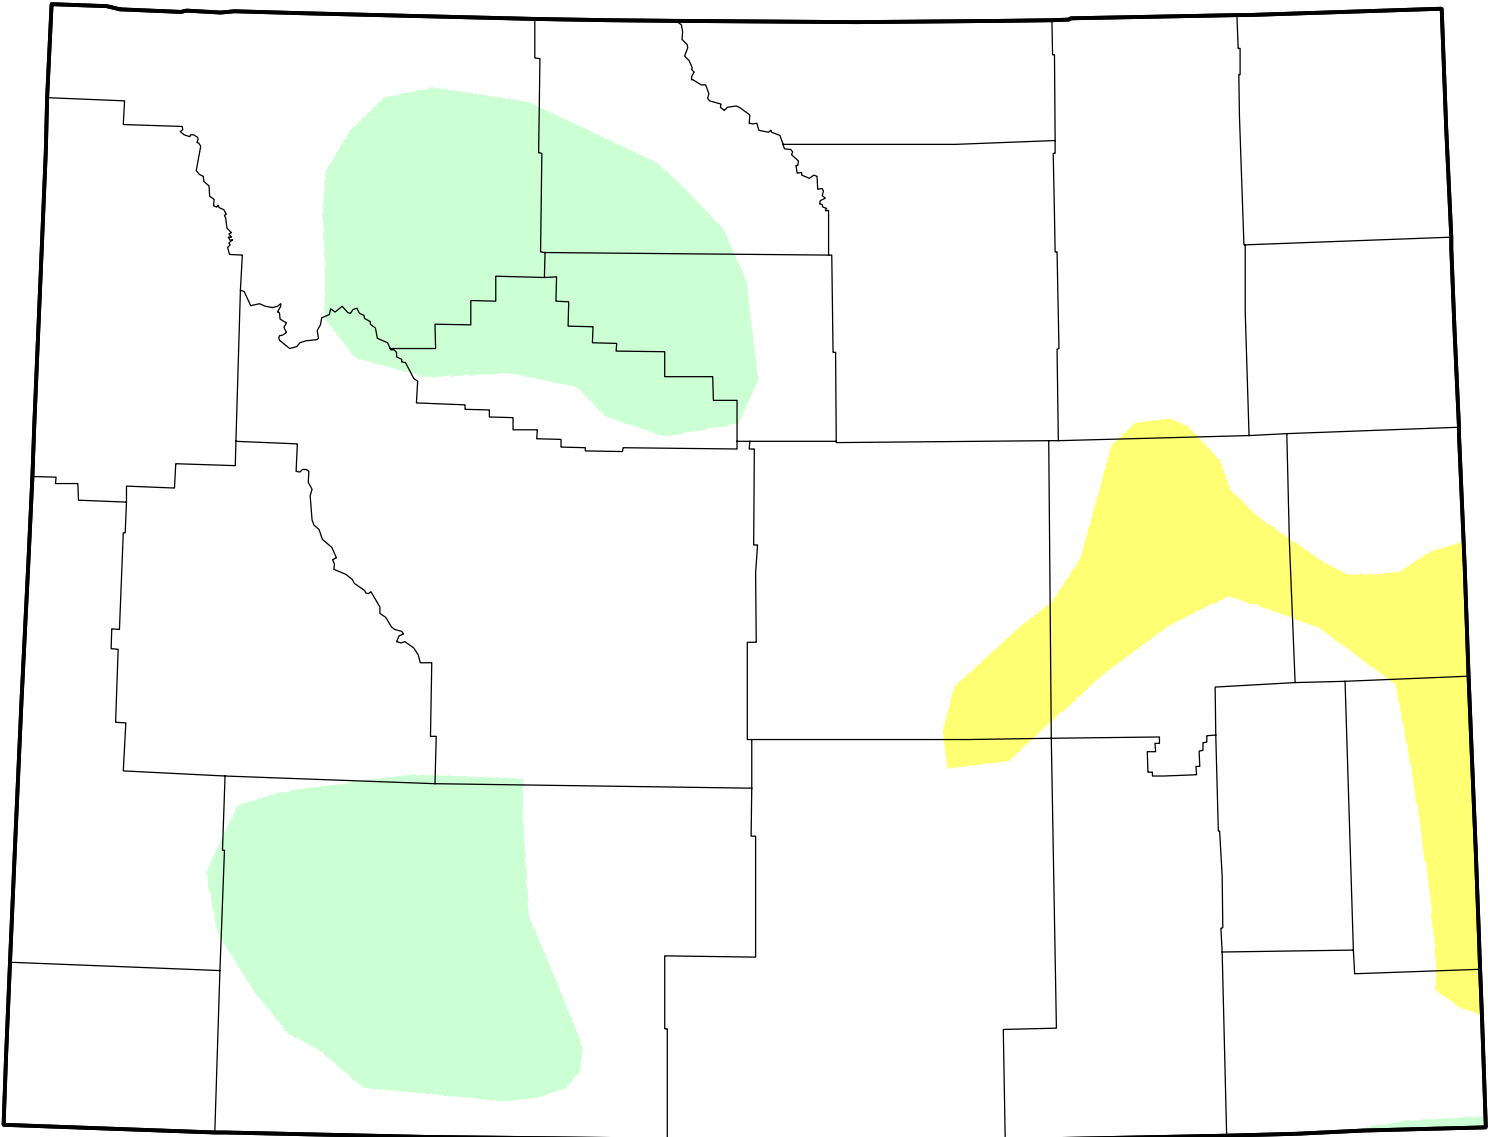

U.S. Drought Monitor Class Change - Wyoming

26 Week

October 4, 2011
compared to
April 7, 2011

droughtmonitor.unl.edu

-  5 Class Degradation
-  4 Class Degradation
-  3 Class Degradation
-  2 Class Degradation
-  1 Class Degradation
-  No Change
-  1 Class Improvement
-  2 Class Improvement
-  3 Class Improvement
-  4 Class Improvement
-  5 Class Improvement