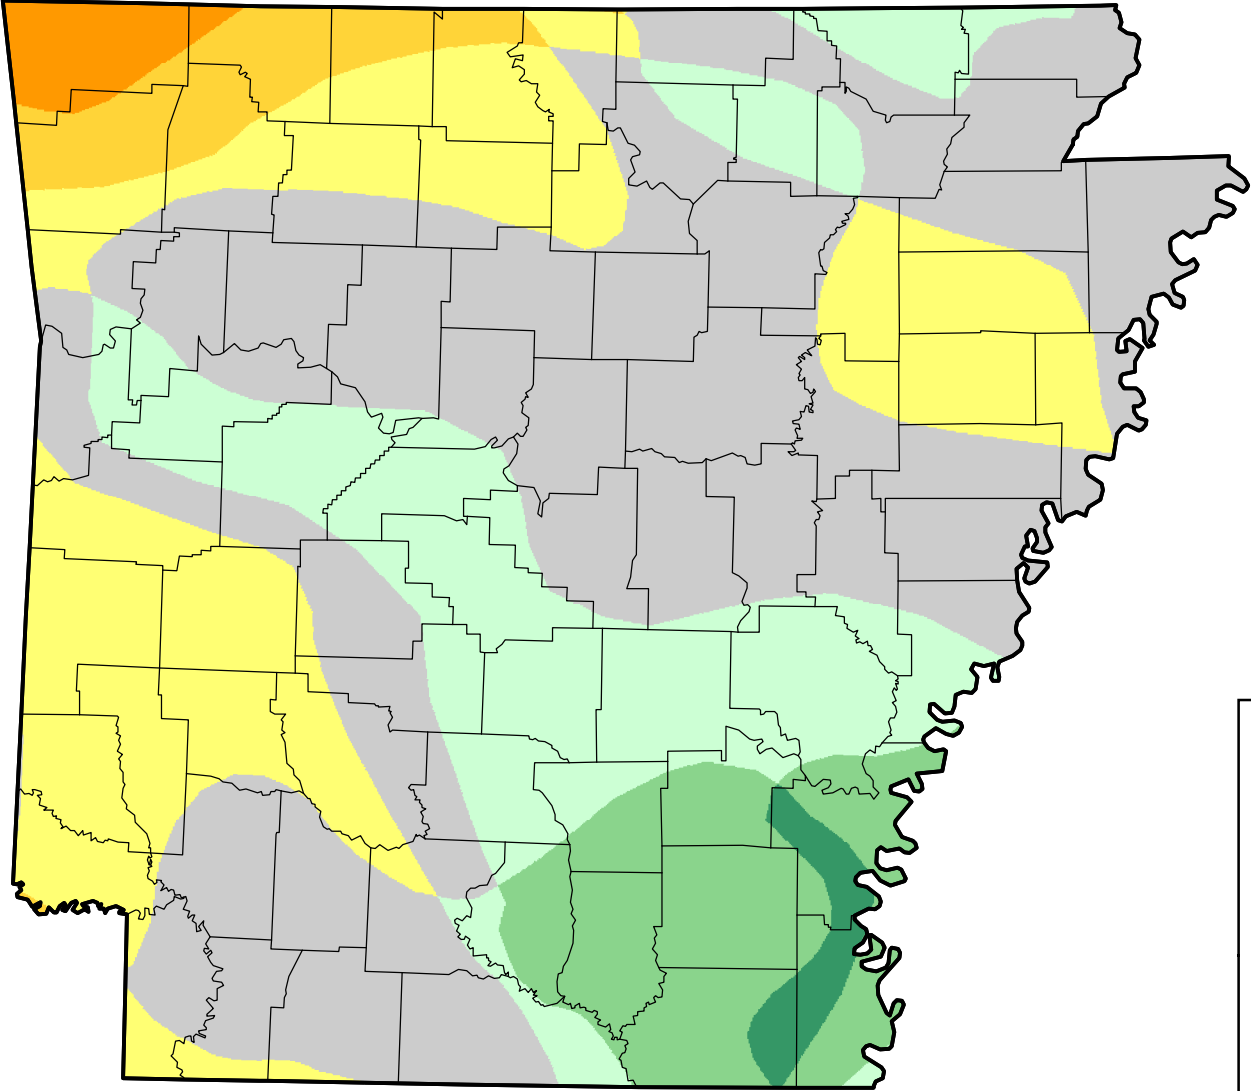

U.S. Drought Monitor Class Change - Arkansas

26 Week

October 11, 2011
compared to
April 14, 2011

droughtmonitor.unl.edu

-  5 Class Degradation
-  4 Class Degradation
-  3 Class Degradation
-  2 Class Degradation
-  1 Class Degradation
-  No Change
-  1 Class Improvement
-  2 Class Improvement
-  3 Class Improvement
-  4 Class Improvement
-  5 Class Improvement