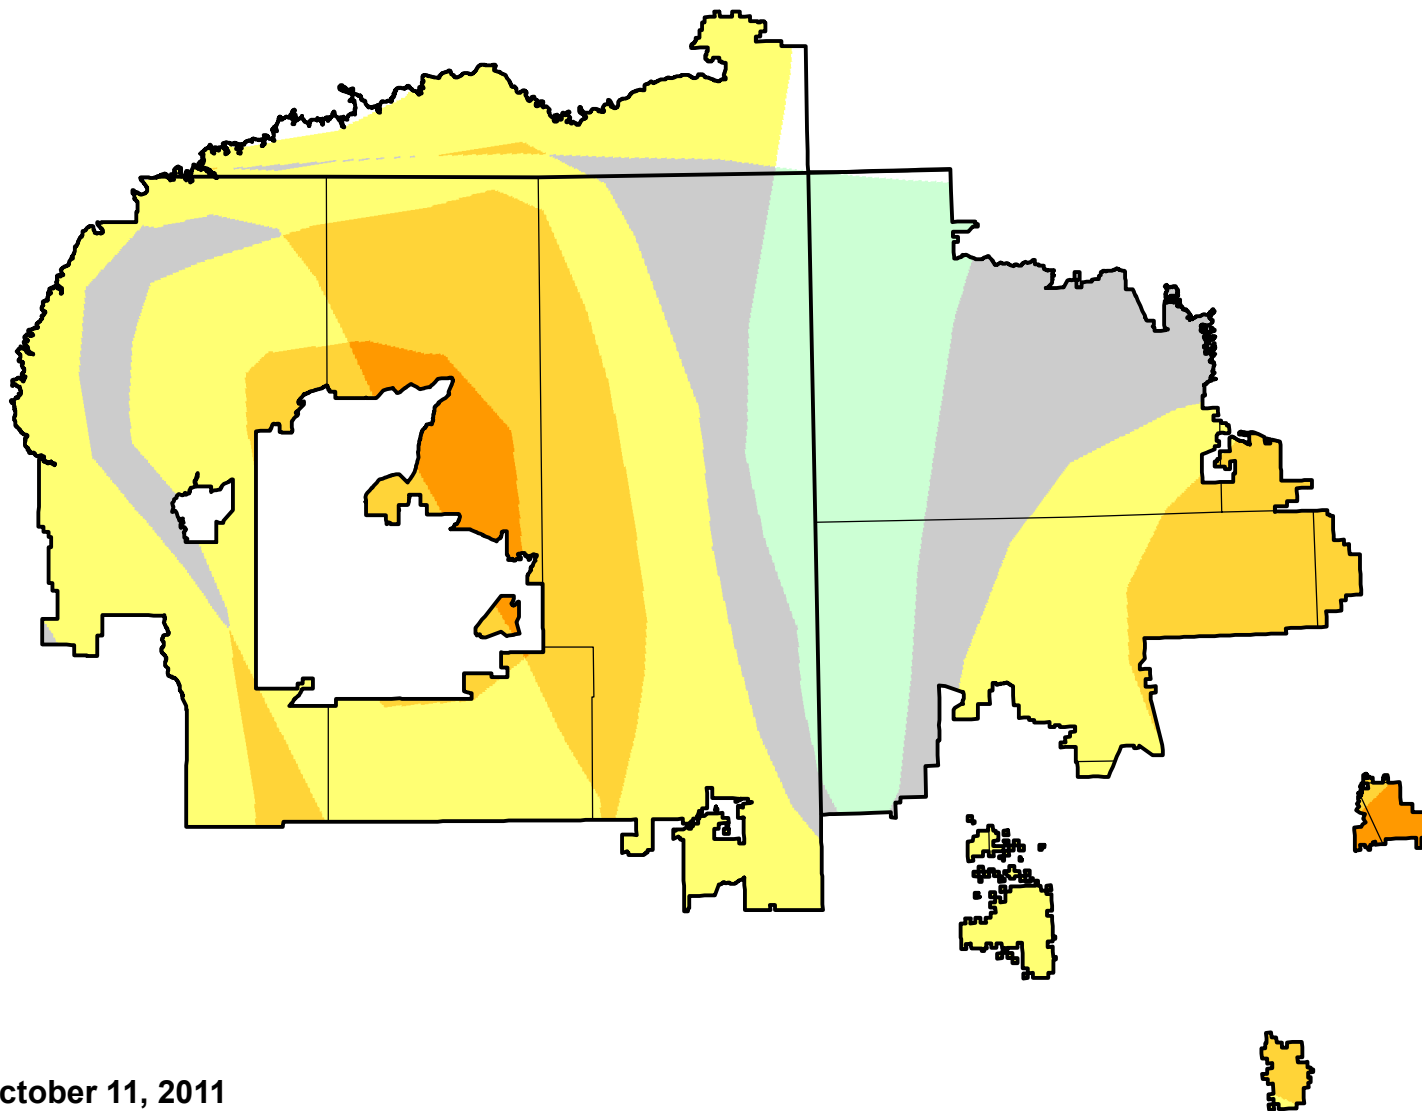

U.S. Drought Monitor Class Change - Navajo

Start of Calendar Year

October 11, 2011
compared to
January 6, 2011

droughtmonitor.unl.edu

- 5 Class Degradation
- 4 Class Degradation
- 3 Class Degradation
- 2 Class Degradation
- 1 Class Degradation
- No Change
- 1 Class Improvement
- 2 Class Improvement
- 3 Class Improvement
- 4 Class Improvement
- 5 Class Improvement