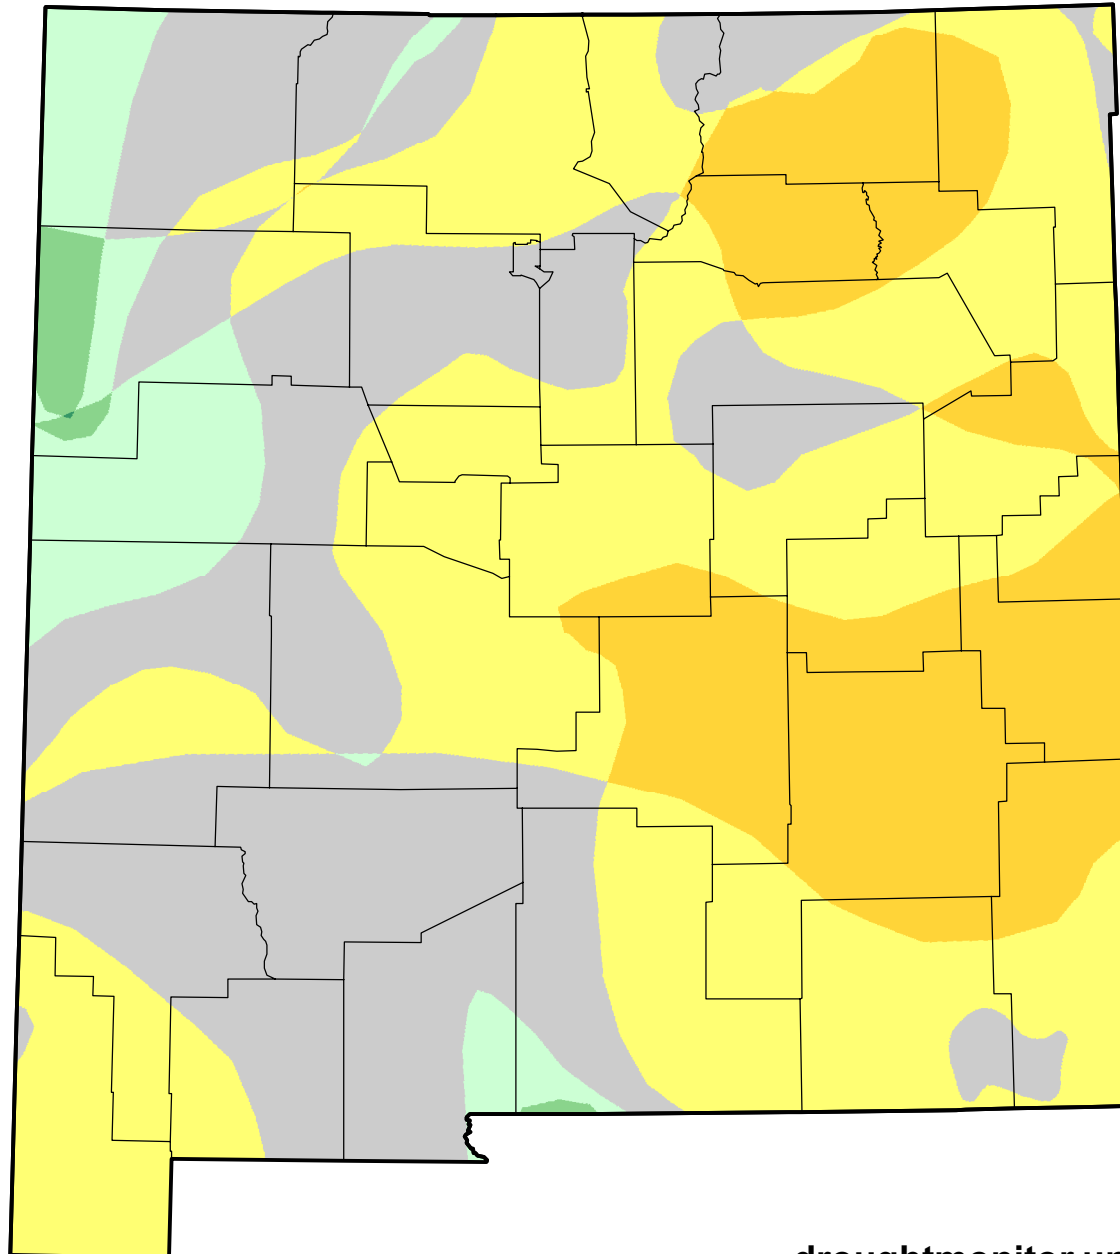

# U.S. Drought Monitor Class Change - New Mexico

## 26 Week

October 11, 2011  
compared to  
April 14, 2011

-  5 Class Degradation
-  4 Class Degradation
-  3 Class Degradation
-  2 Class Degradation
-  1 Class Degradation
-  No Change
-  1 Class Improvement
-  2 Class Improvement
-  3 Class Improvement
-  4 Class Improvement
-  5 Class Improvement