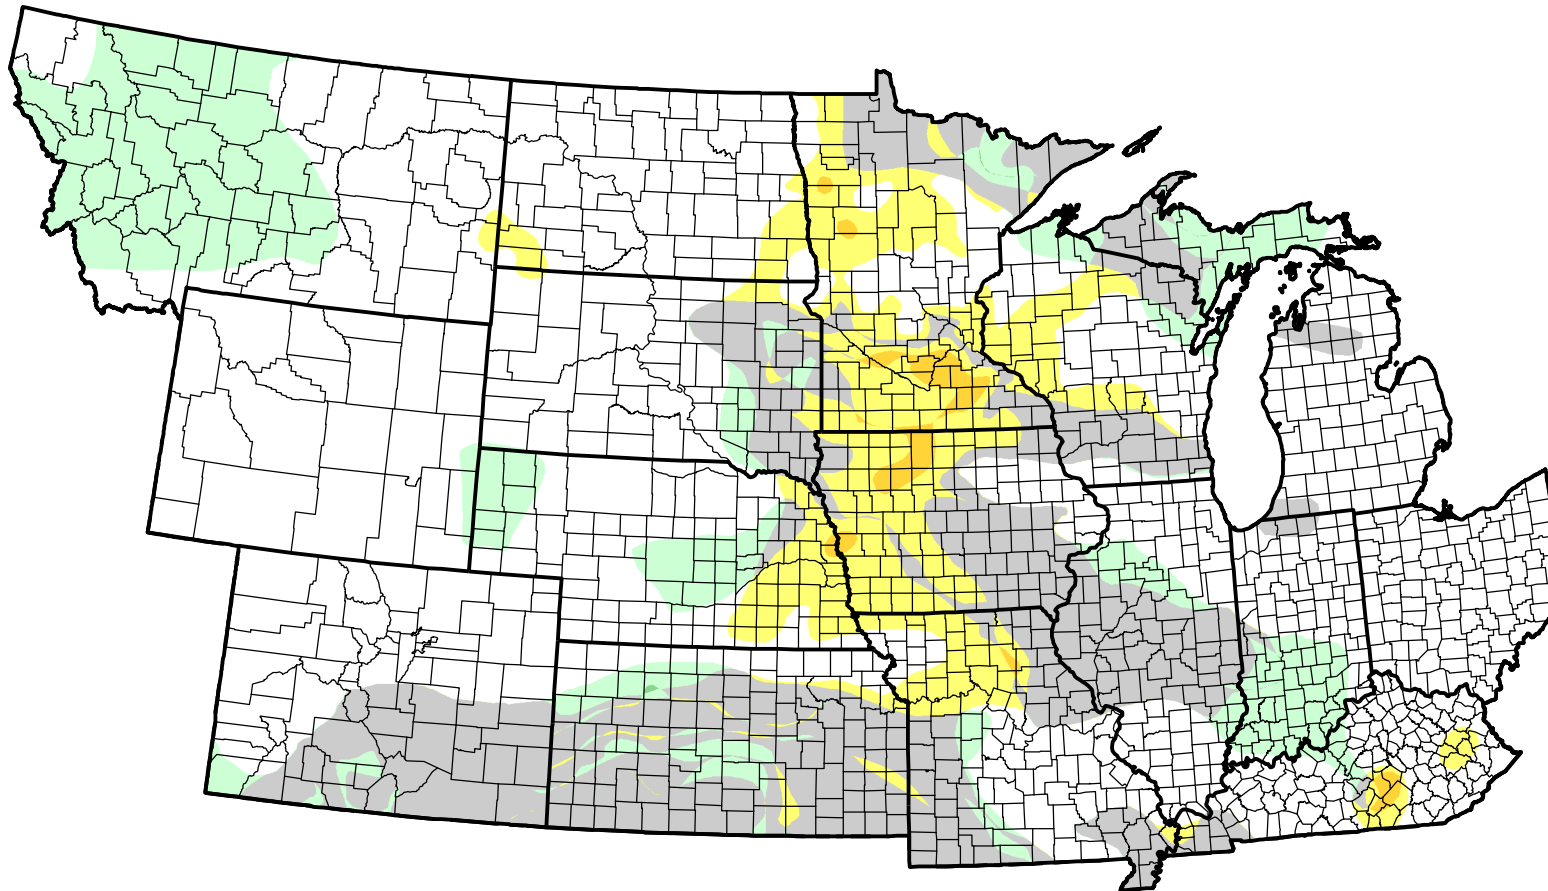

U.S. Drought Monitor Class Change - NWS Central Start of Water Year

October 11, 2011
compared to
September 29, 2011

droughtmonitor.unl.edu

-  5 Class Degradation
-  4 Class Degradation
-  3 Class Degradation
-  2 Class Degradation
-  1 Class Degradation
-  No Change
-  1 Class Improvement
-  2 Class Improvement
-  3 Class Improvement
-  4 Class Improvement
-  5 Class Improvement