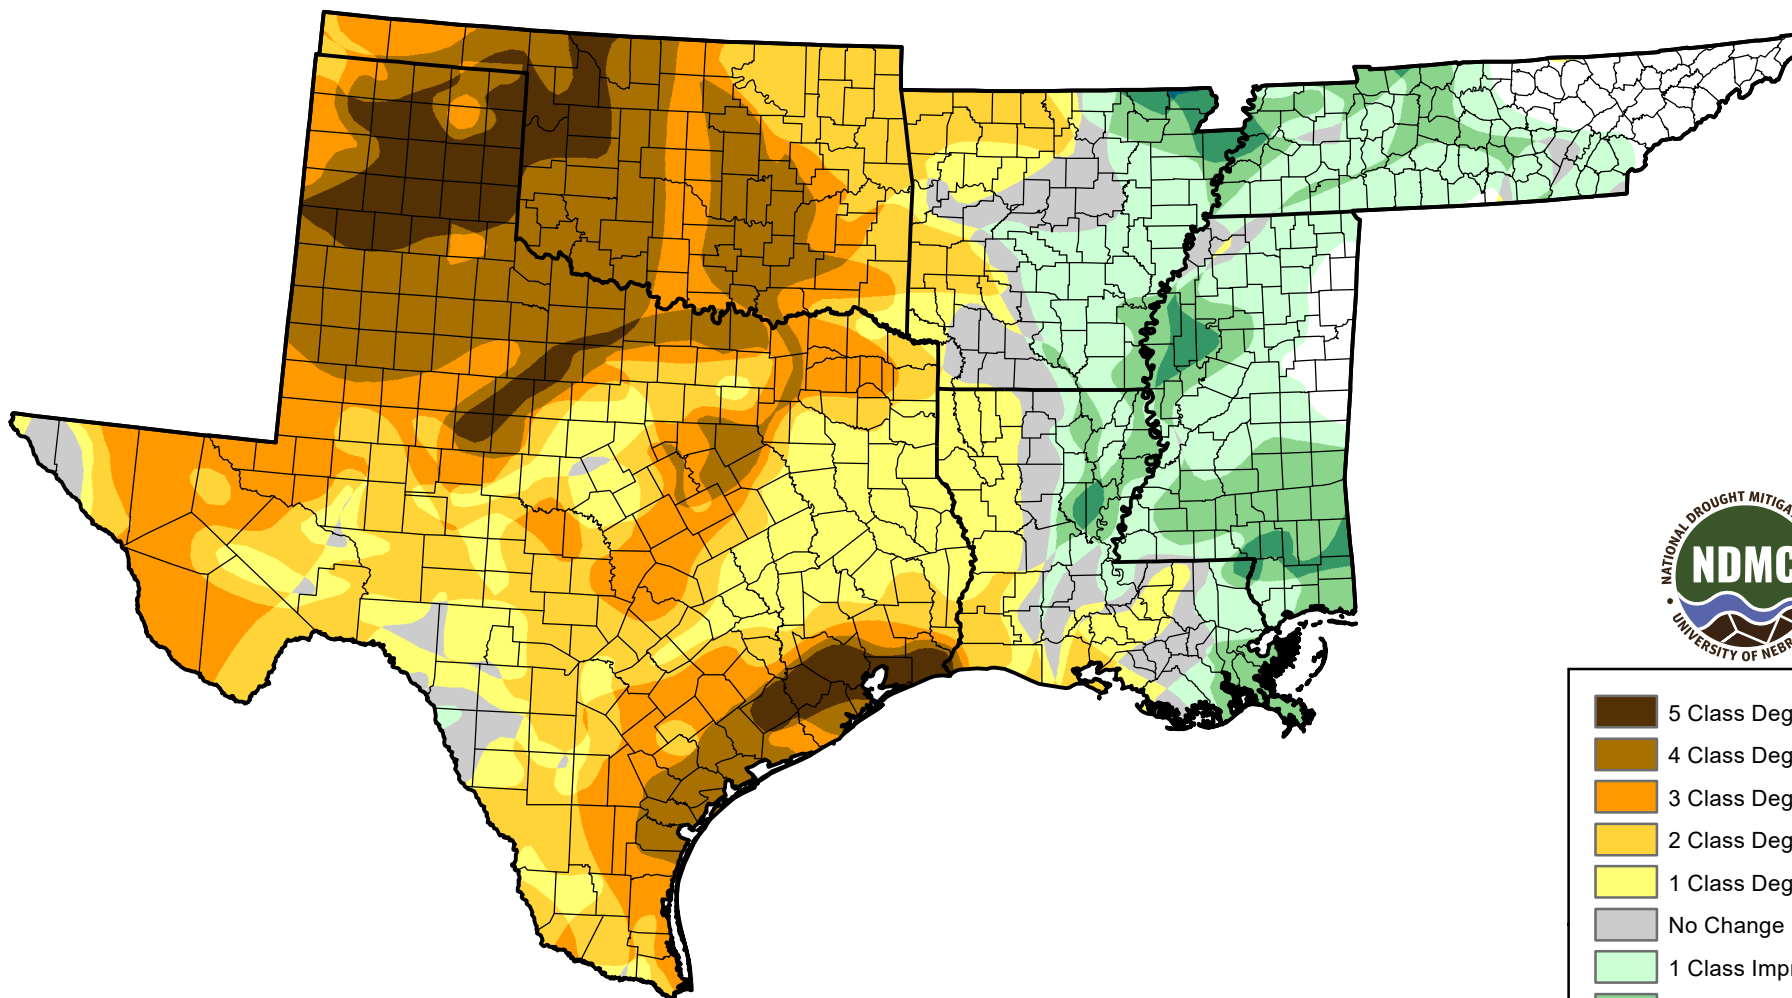

# U.S. Drought Monitor Class Change - South

Start of Calendar Year

October 11, 2011  
compared to  
January 6, 2011

[droughtmonitor.unl.edu](http://droughtmonitor.unl.edu)

-  5 Class Degradation
-  4 Class Degradation
-  3 Class Degradation
-  2 Class Degradation
-  1 Class Degradation
-  No Change
-  1 Class Improvement
-  2 Class Improvement
-  3 Class Improvement
-  4 Class Improvement
-  5 Class Improvement