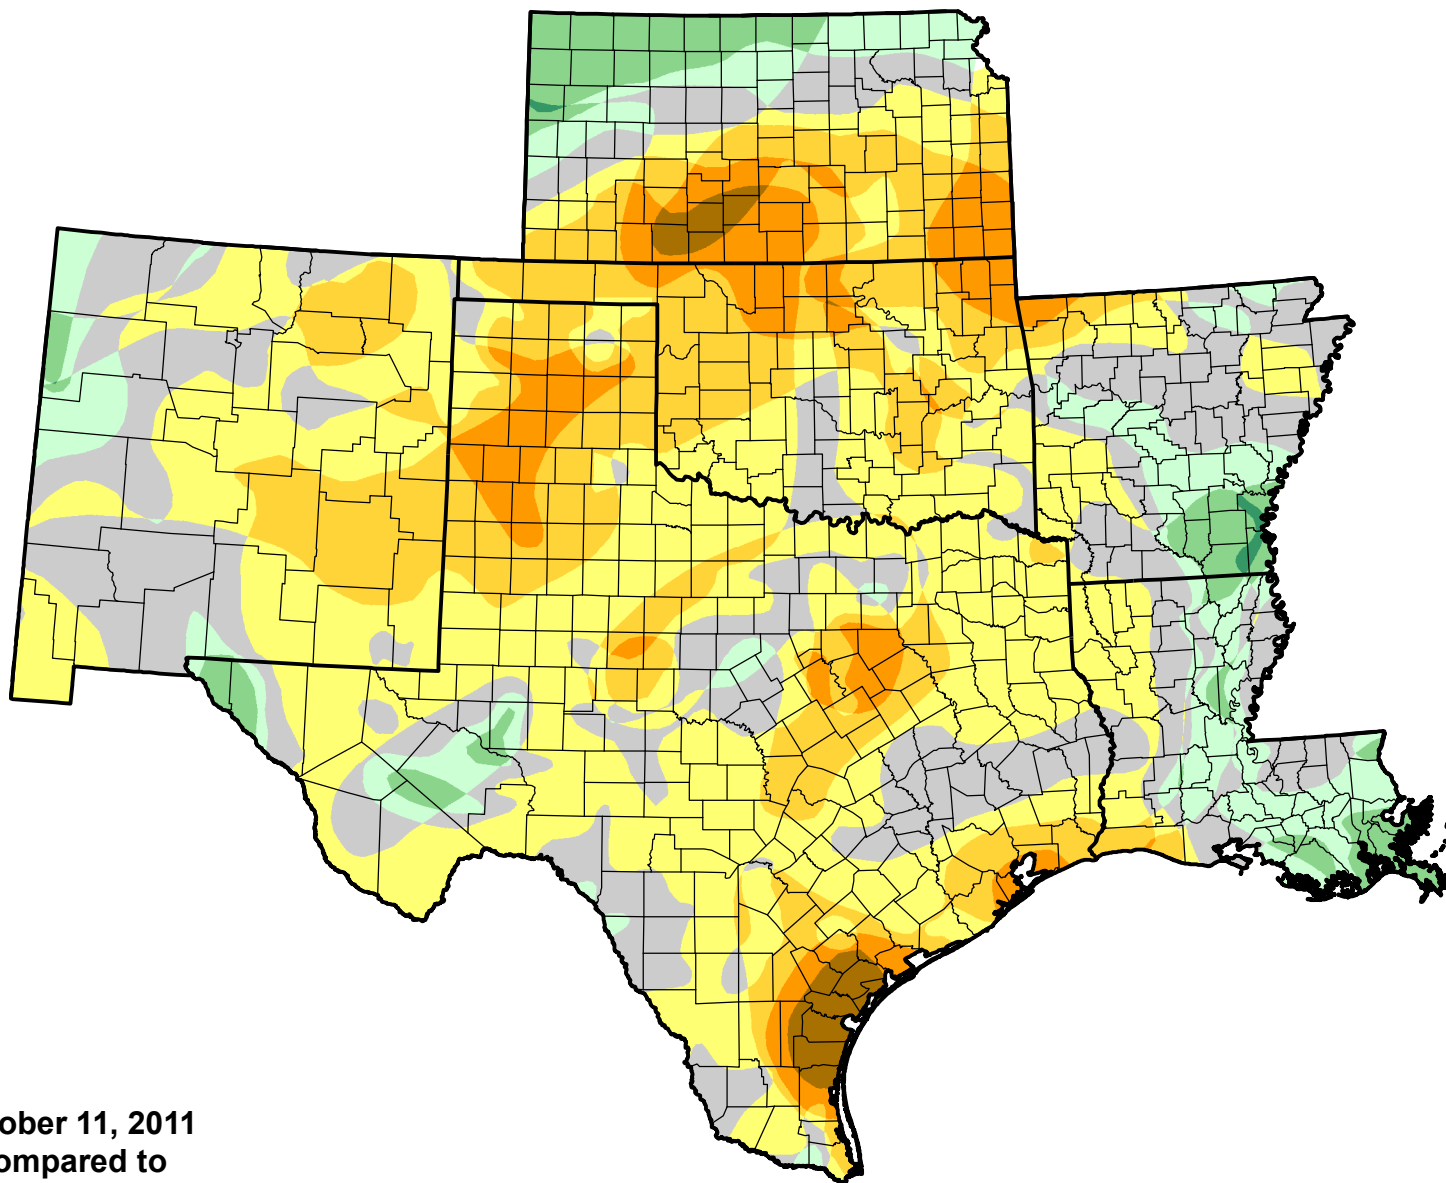

U.S. Drought Monitor Class Change - SCIPP

26 Week

October 11, 2011
compared to
April 14, 2011

droughtmonitor.unl.edu

-  5 Class Degradation
-  4 Class Degradation
-  3 Class Degradation
-  2 Class Degradation
-  1 Class Degradation
-  No Change
-  1 Class Improvement
-  2 Class Improvement
-  3 Class Improvement
-  4 Class Improvement
-  5 Class Improvement