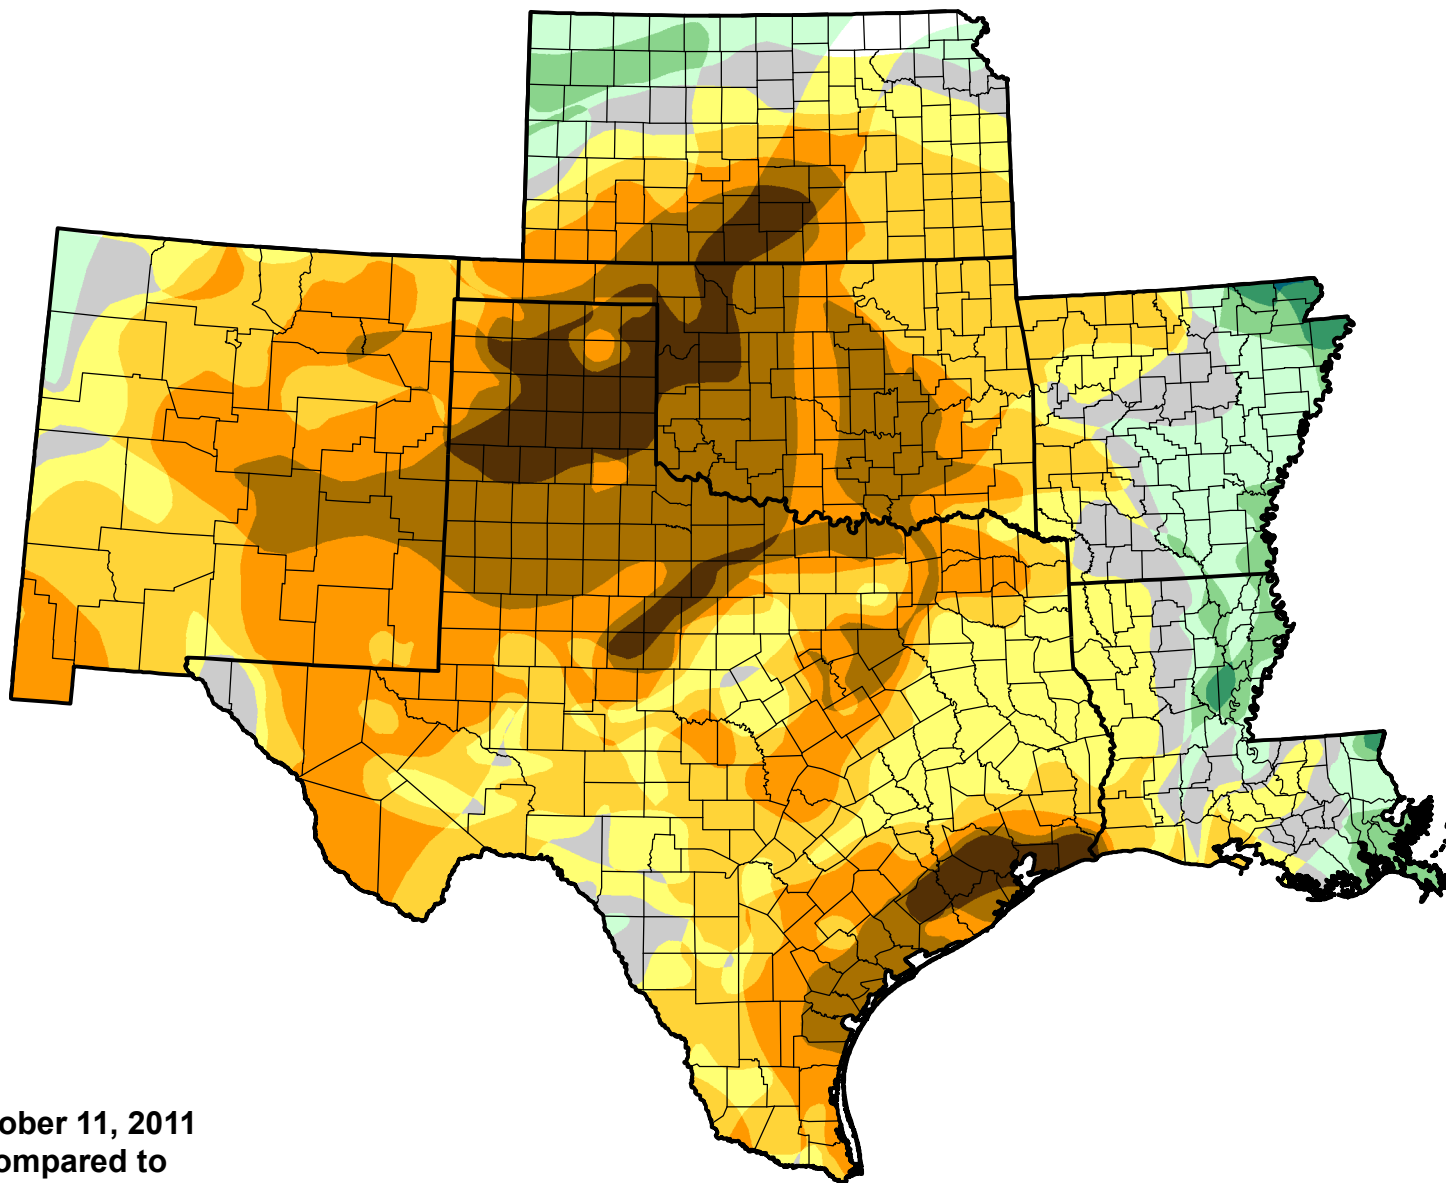

U.S. Drought Monitor Class Change - SCIPP

Start of Calendar Year

October 11, 2011
compared to
January 6, 2011

droughtmonitor.unl.edu

-  5 Class Degradation
-  4 Class Degradation
-  3 Class Degradation
-  2 Class Degradation
-  1 Class Degradation
-  No Change
-  1 Class Improvement
-  2 Class Improvement
-  3 Class Improvement
-  4 Class Improvement
-  5 Class Improvement