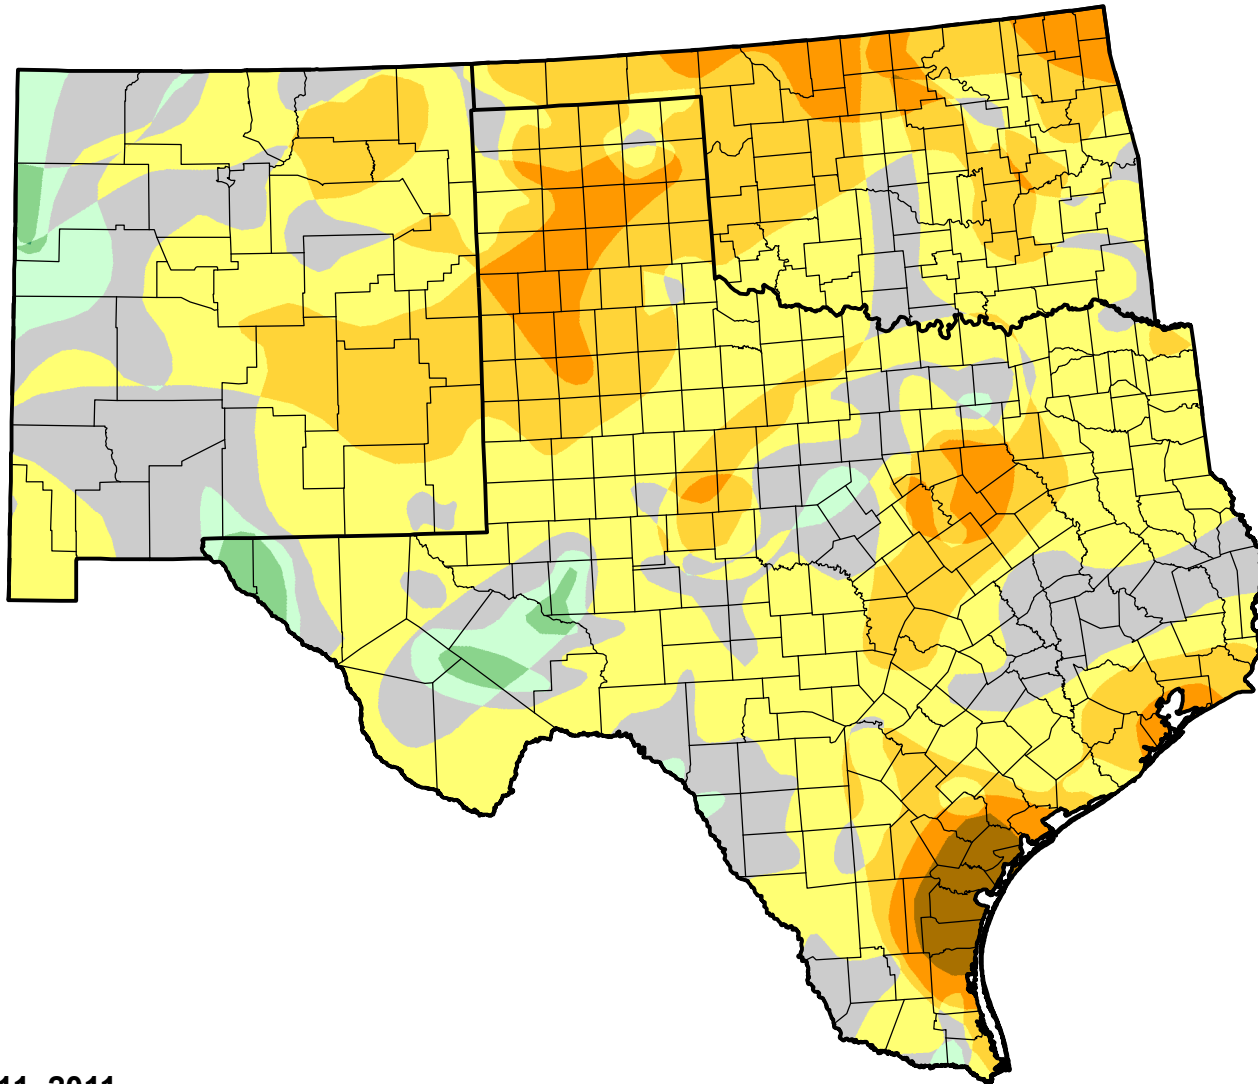

# U.S. Drought Monitor Class Change - Southern Plains RDEWS

26 Week

October 11, 2011  
compared to  
April 14, 2011

[droughtmonitor.unl.edu](http://droughtmonitor.unl.edu)

-  5 Class Degradation
-  4 Class Degradation
-  3 Class Degradation
-  2 Class Degradation
-  1 Class Degradation
-  No Change
-  1 Class Improvement
-  2 Class Improvement
-  3 Class Improvement
-  4 Class Improvement
-  5 Class Improvement