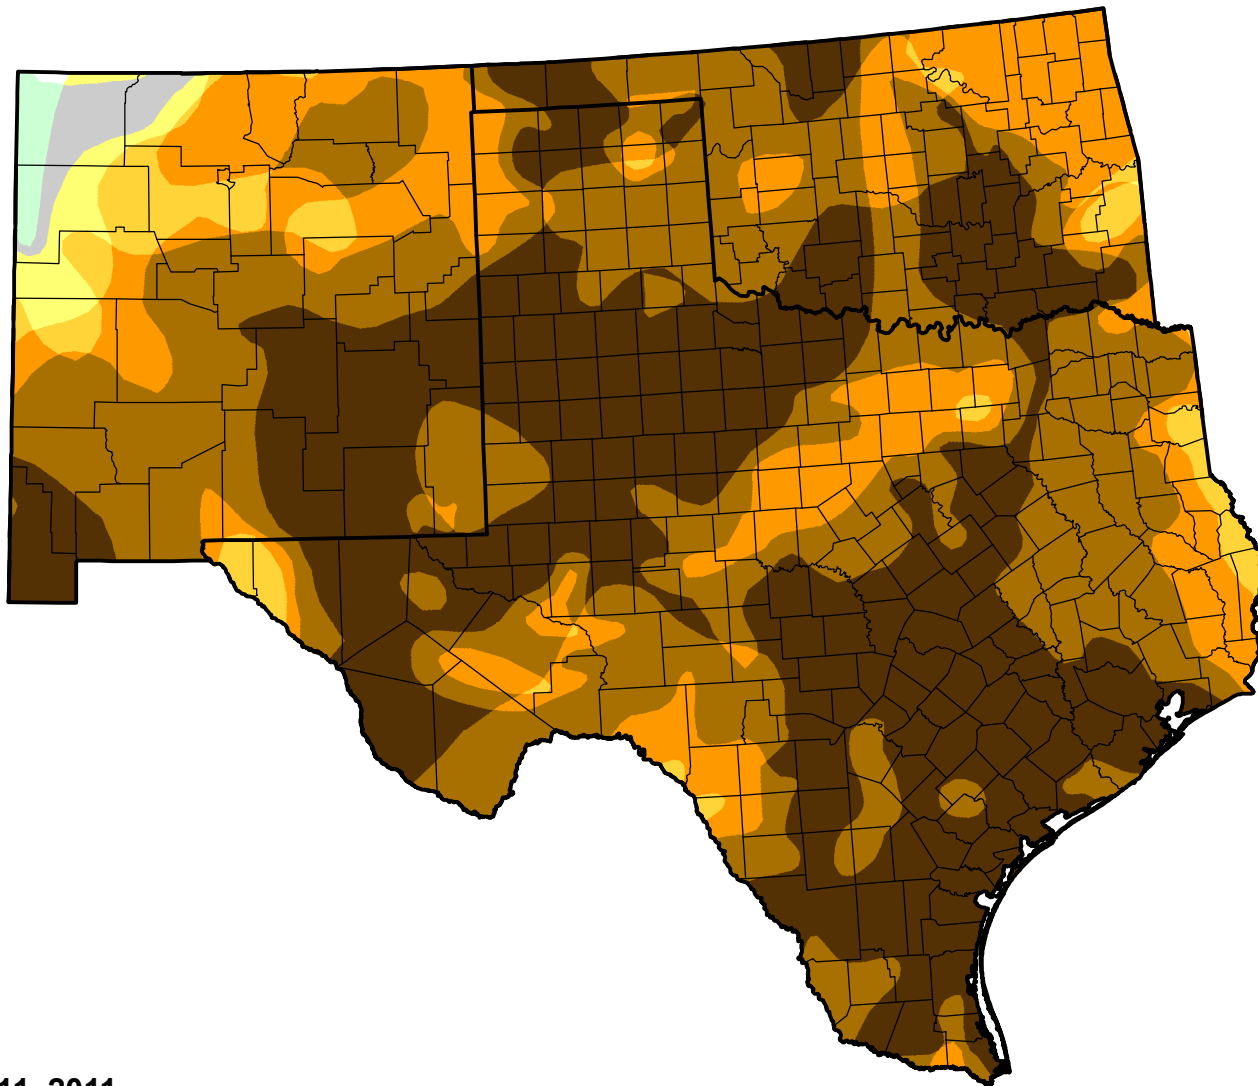

U.S. Drought Monitor Class Change - Southern Plains RDEWS

52 Week

October 11, 2011
compared to
October 14, 2010

droughtmonitor.unl.edu

-  5 Class Degradation
-  4 Class Degradation
-  3 Class Degradation
-  2 Class Degradation
-  1 Class Degradation
-  No Change
-  1 Class Improvement
-  2 Class Improvement
-  3 Class Improvement
-  4 Class Improvement
-  5 Class Improvement