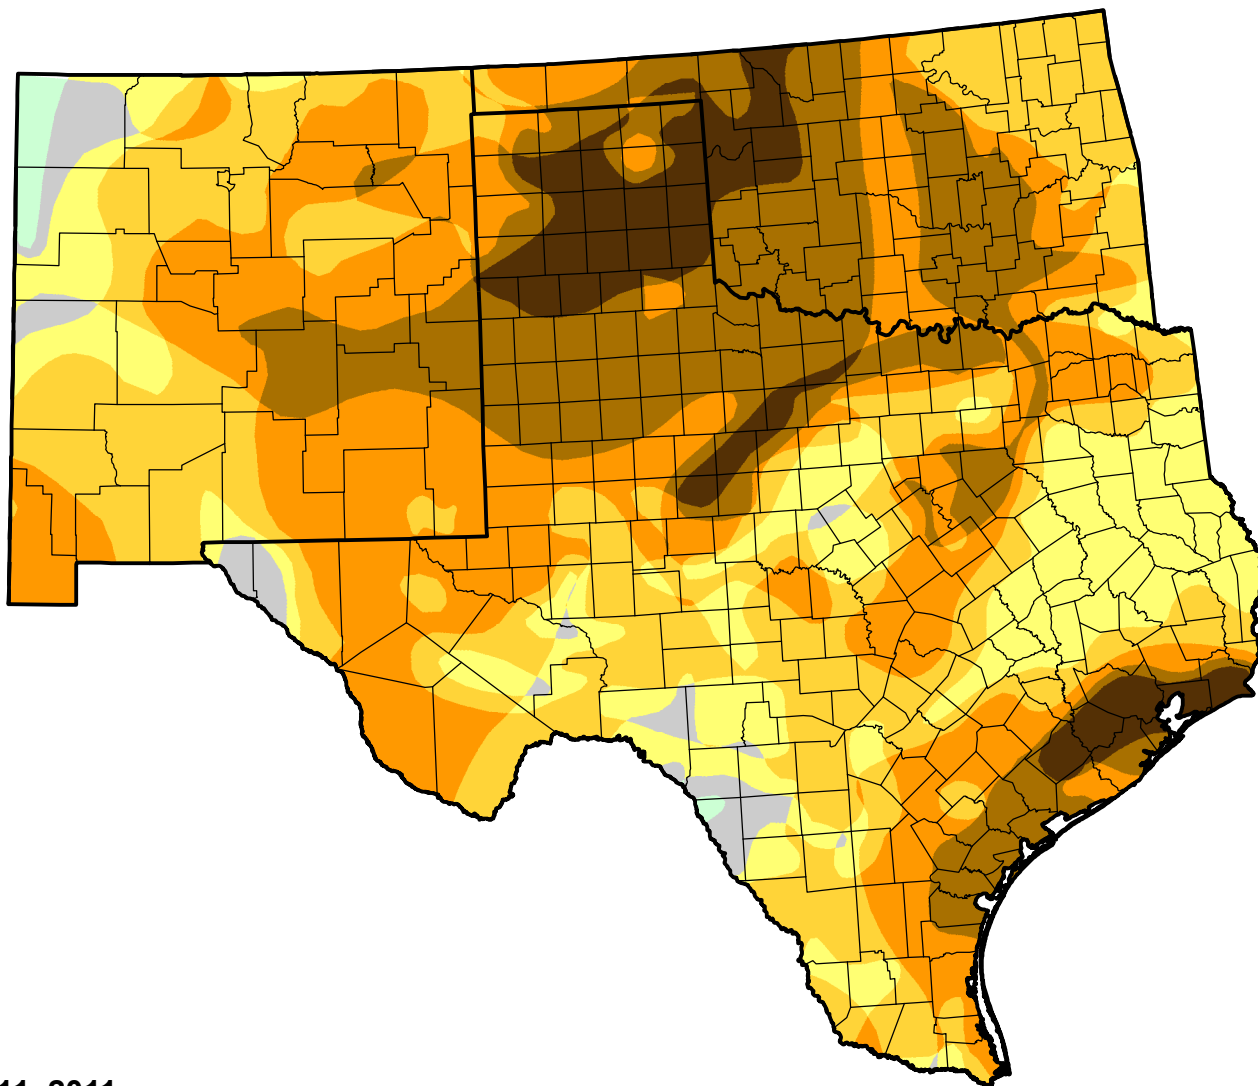

U.S. Drought Monitor Class Change - Southern Plains RDEWS

Start of Calendar Year

October 11, 2011
compared to
January 6, 2011

droughtmonitor.unl.edu

-  5 Class Degradation
-  4 Class Degradation
-  3 Class Degradation
-  2 Class Degradation
-  1 Class Degradation
-  No Change
-  1 Class Improvement
-  2 Class Improvement
-  3 Class Improvement
-  4 Class Improvement
-  5 Class Improvement