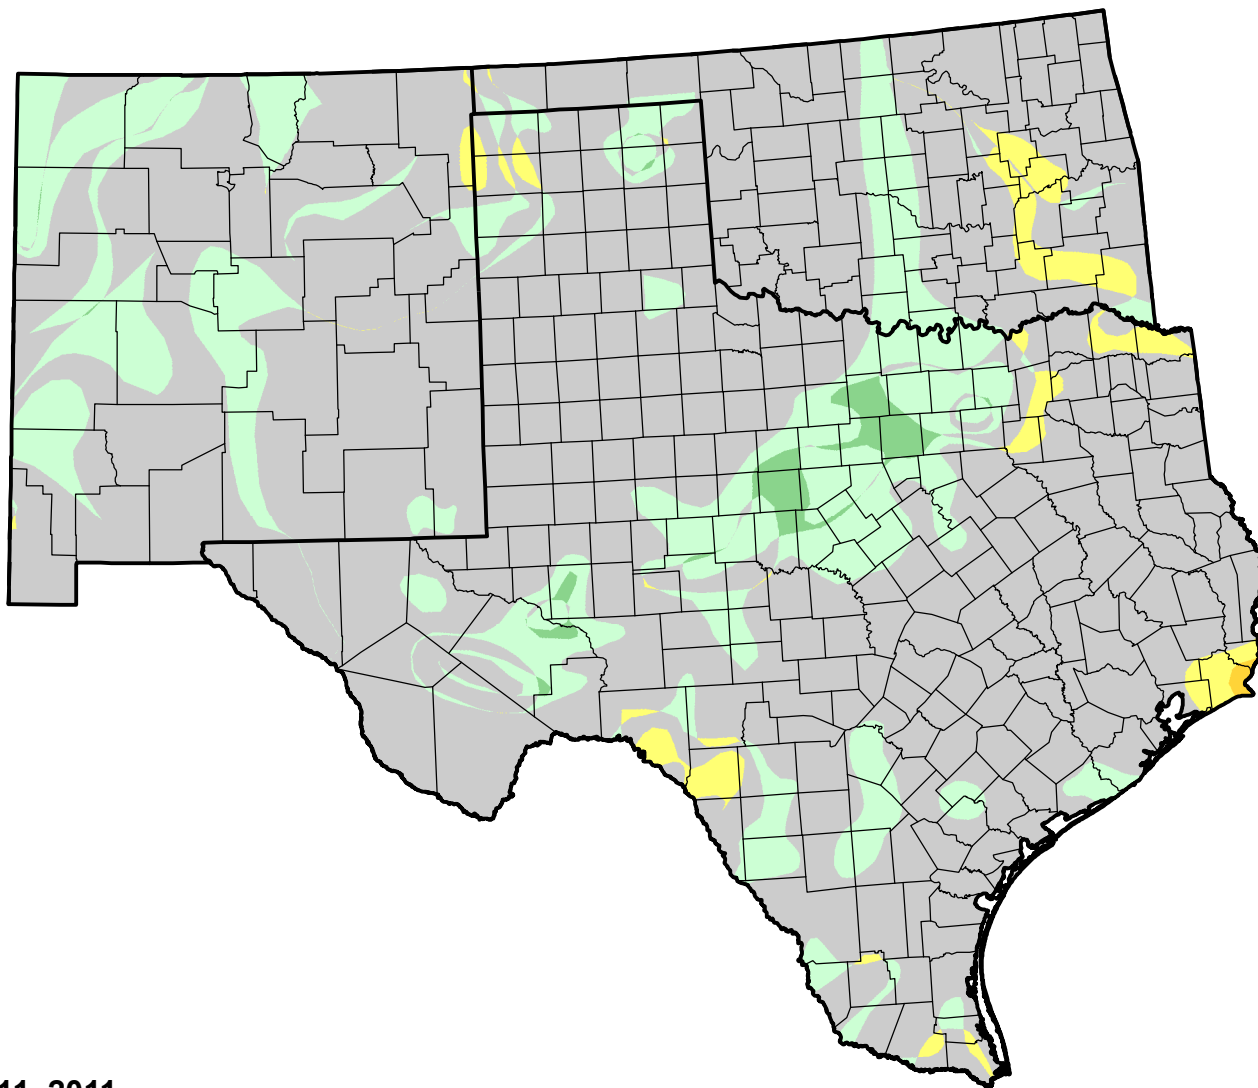

U.S. Drought Monitor Class Change - Southern Plains RDEWS

Start of Water Year

October 11, 2011
compared to
September 29, 2011

droughtmonitor.unl.edu

-  5 Class Degradation
-  4 Class Degradation
-  3 Class Degradation
-  2 Class Degradation
-  1 Class Degradation
-  No Change
-  1 Class Improvement
-  2 Class Improvement
-  3 Class Improvement
-  4 Class Improvement
-  5 Class Improvement