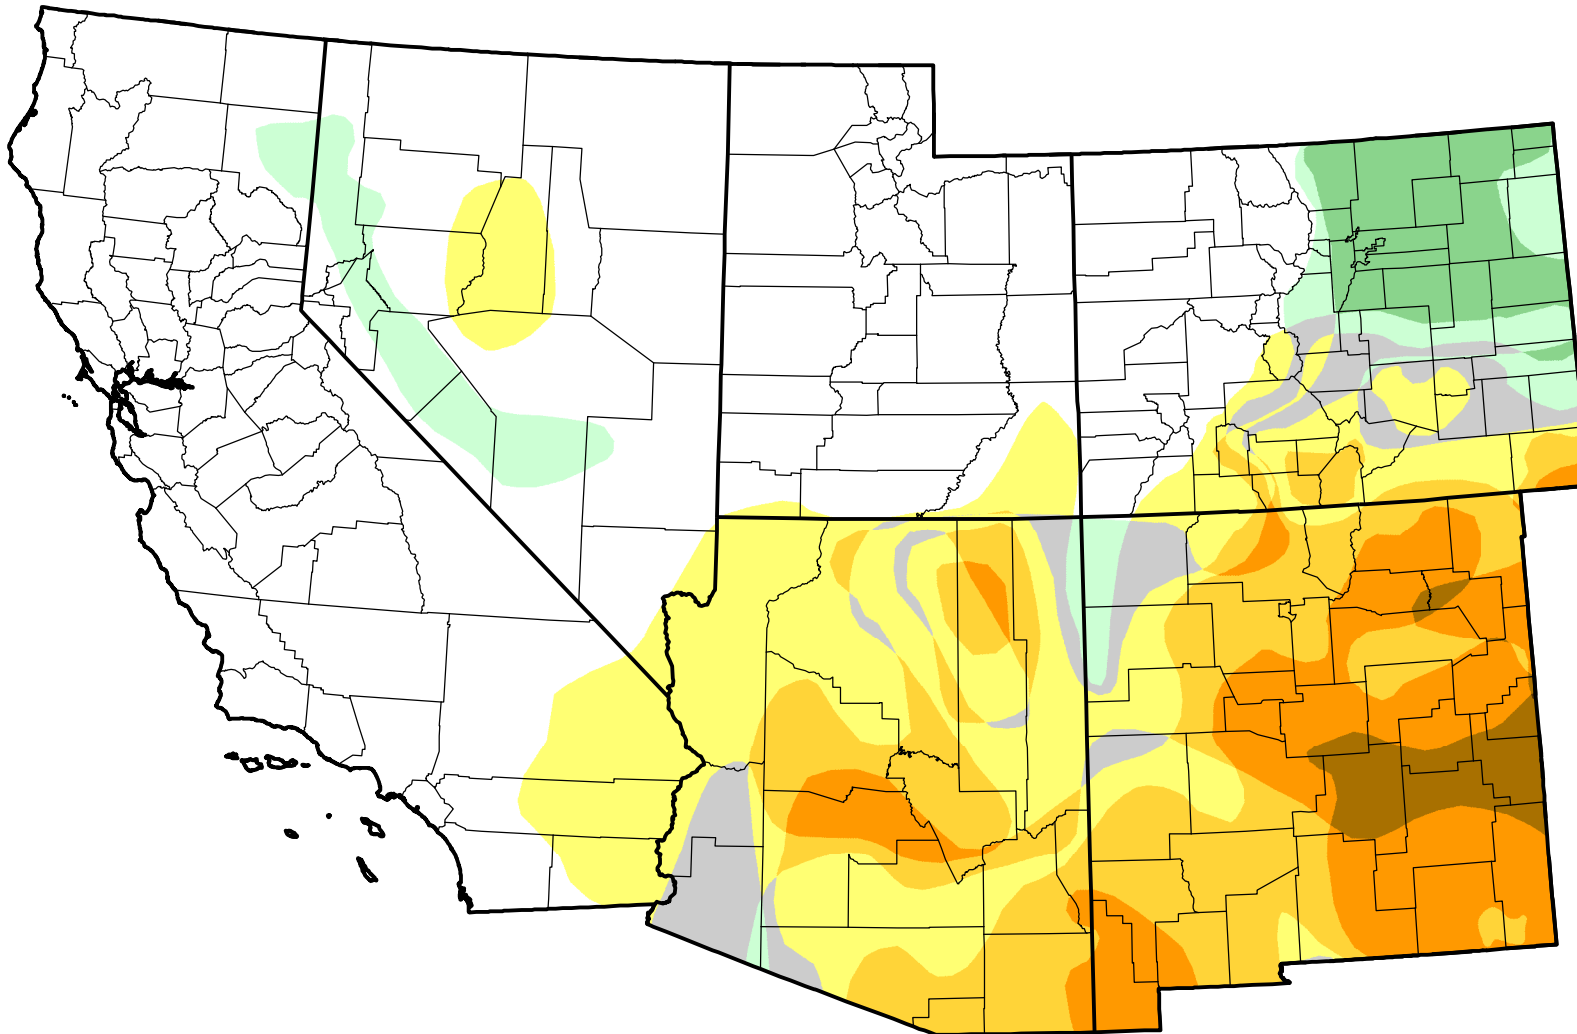

# U.S. Drought Monitor Class Change - Southwest

Start of Calendar Year

October 11, 2011  
compared to  
January 6, 2011

[droughtmonitor.unl.edu](http://droughtmonitor.unl.edu)

-  5 Class Degradation
-  4 Class Degradation
-  3 Class Degradation
-  2 Class Degradation
-  1 Class Degradation
-  No Change
-  1 Class Improvement
-  2 Class Improvement
-  3 Class Improvement
-  4 Class Improvement
-  5 Class Improvement