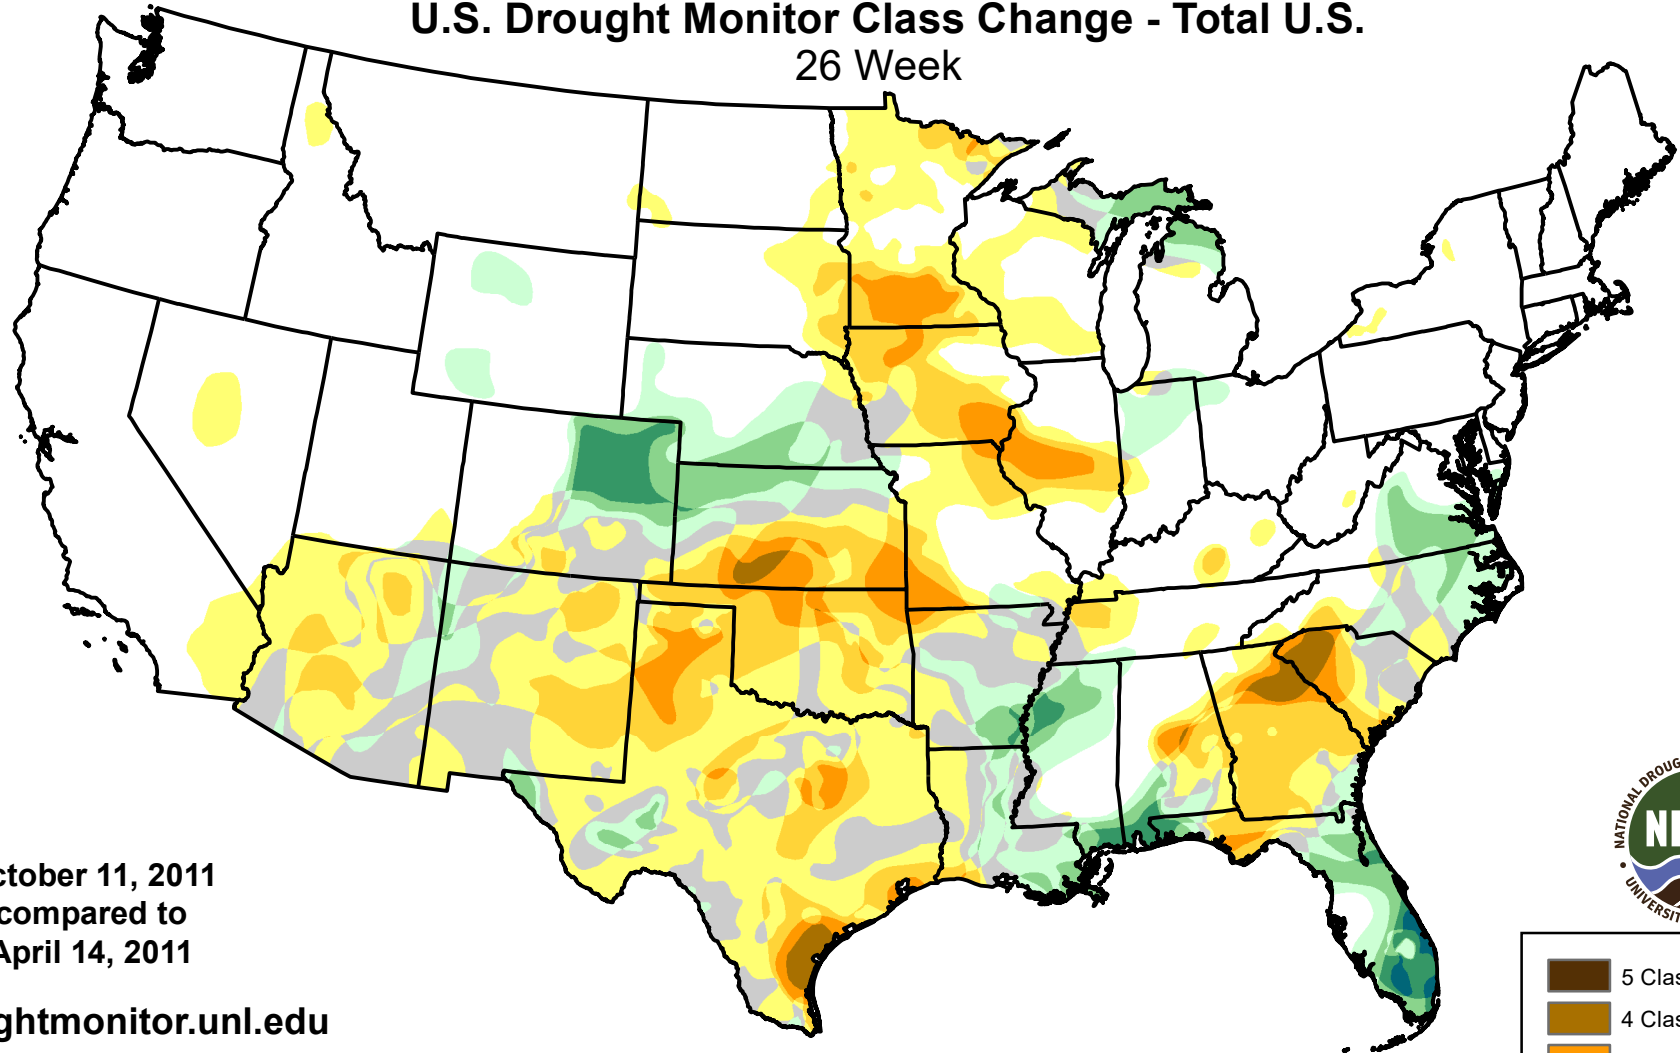

U.S. Drought Monitor Class Change - Total U.S. 26 Week

October 11, 2011
compared to
April 14, 2011

droughtmonitor.unl.edu

-  5 Class Degradation
-  4 Class Degradation
-  3 Class Degradation
-  2 Class Degradation
-  1 Class Degradation
-  No Change
-  1 Class Improvement
-  2 Class Improvement
-  3 Class Improvement
-  4 Class Improvement
-  5 Class Improvement