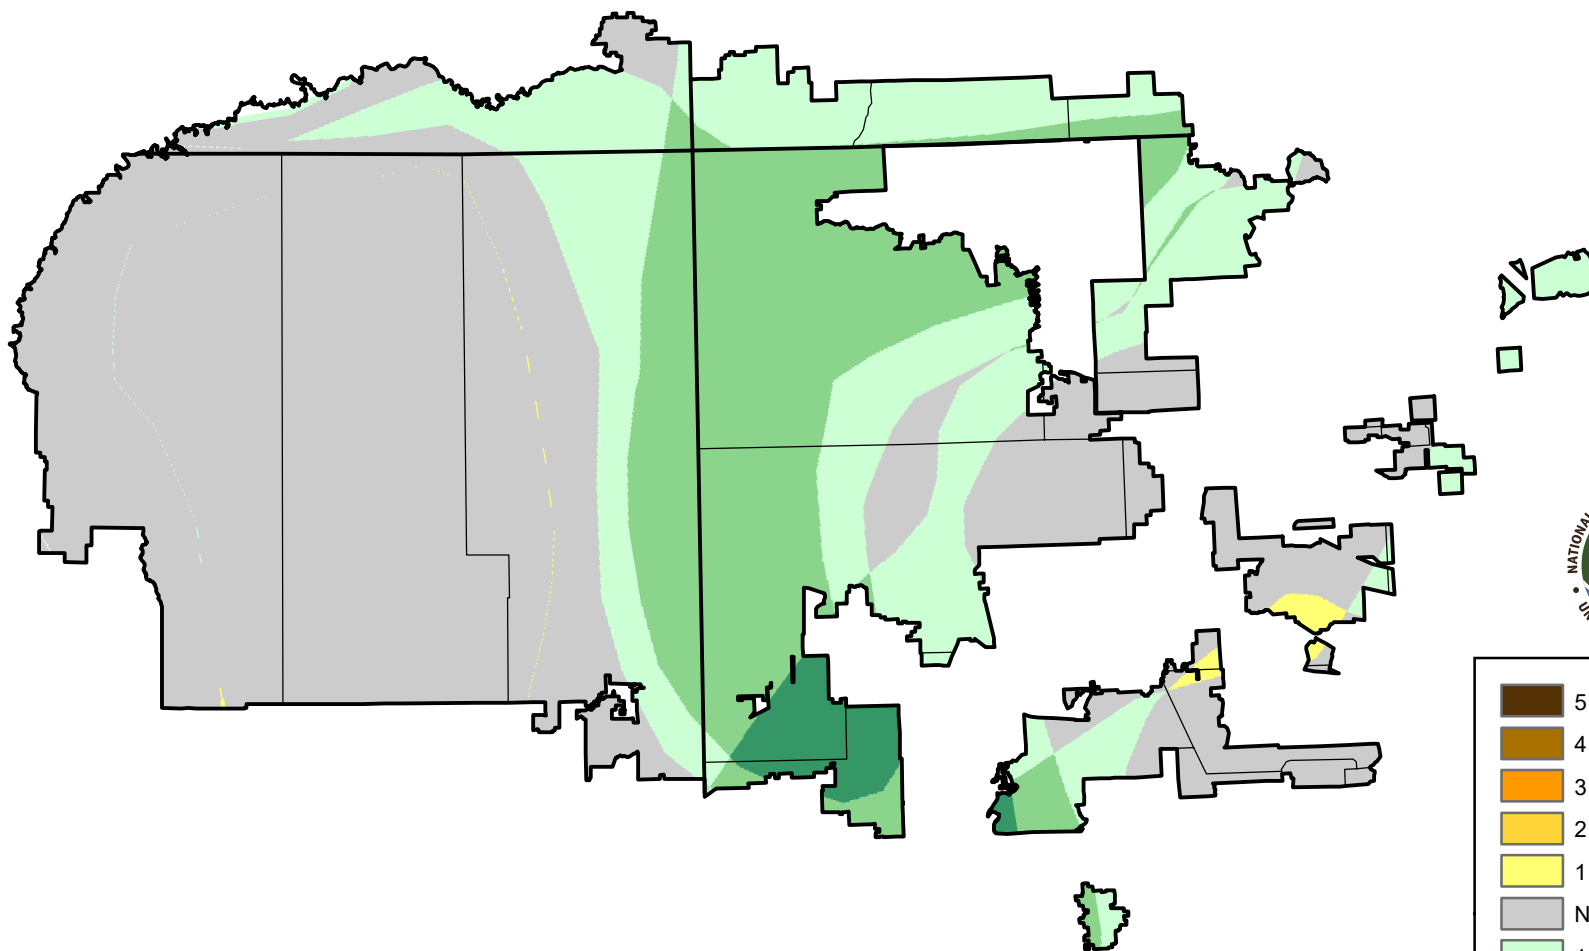

U.S. Drought Monitor Class Change - 4 Corners

8 Week

October 18, 2011
compared to
August 25, 2011

droughtmonitor.unl.edu

-  5 Class Degradation
-  4 Class Degradation
-  3 Class Degradation
-  2 Class Degradation
-  1 Class Degradation
-  No Change
-  1 Class Improvement
-  2 Class Improvement
-  3 Class Improvement
-  4 Class Improvement
-  5 Class Improvement