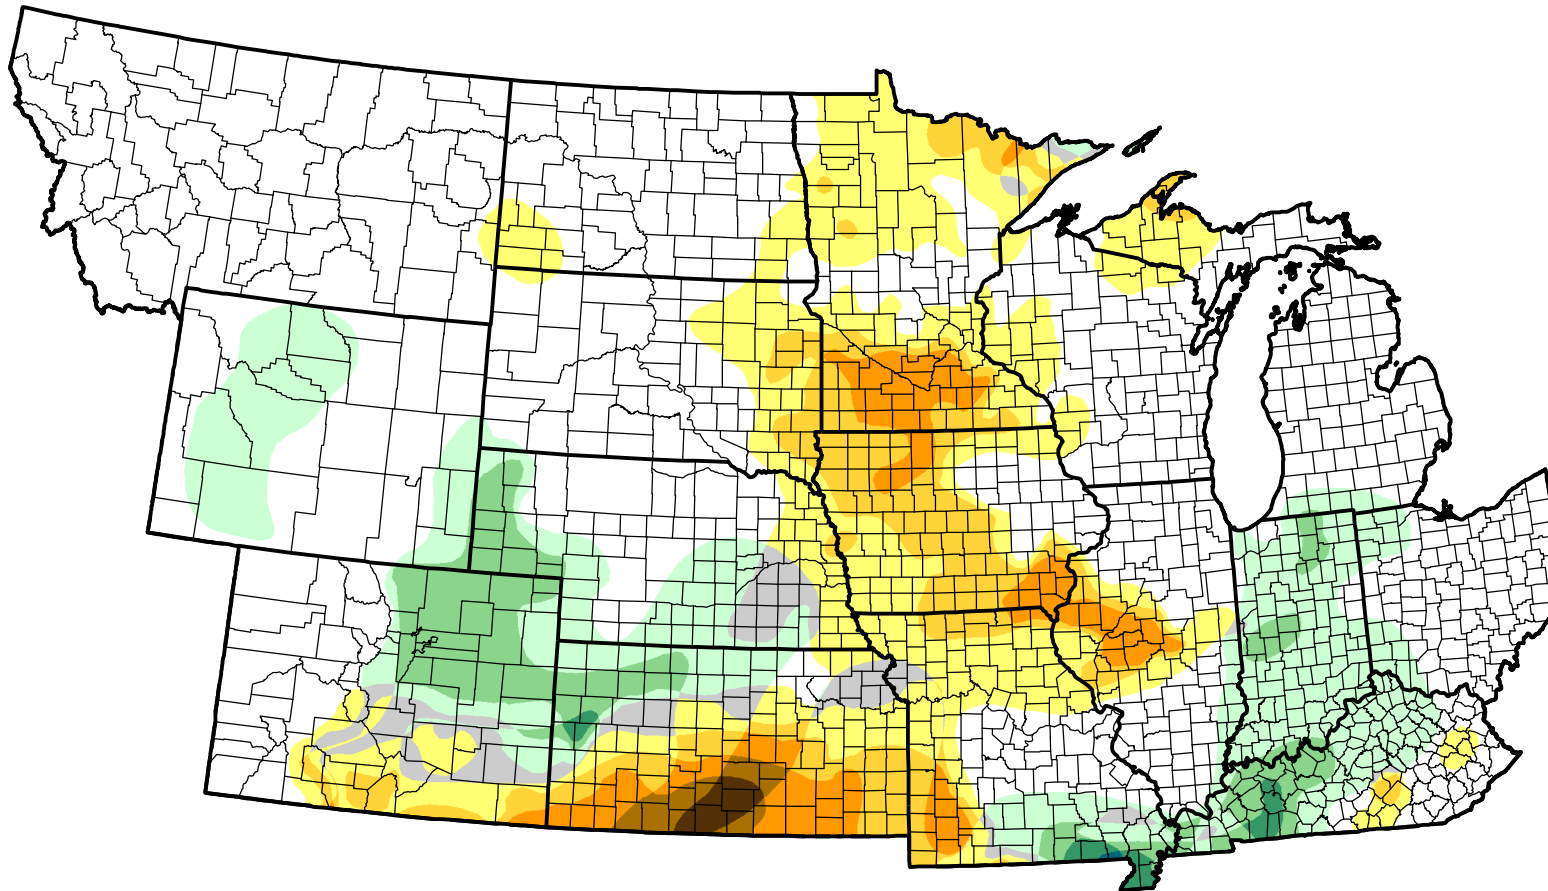

# U.S. Drought Monitor Class Change - NWS Central Start of Calendar Year

October 18, 2011  
compared to  
January 6, 2011

[droughtmonitor.unl.edu](http://droughtmonitor.unl.edu)

-  5 Class Degradation
-  4 Class Degradation
-  3 Class Degradation
-  2 Class Degradation
-  1 Class Degradation
-  No Change
-  1 Class Improvement
-  2 Class Improvement
-  3 Class Improvement
-  4 Class Improvement
-  5 Class Improvement