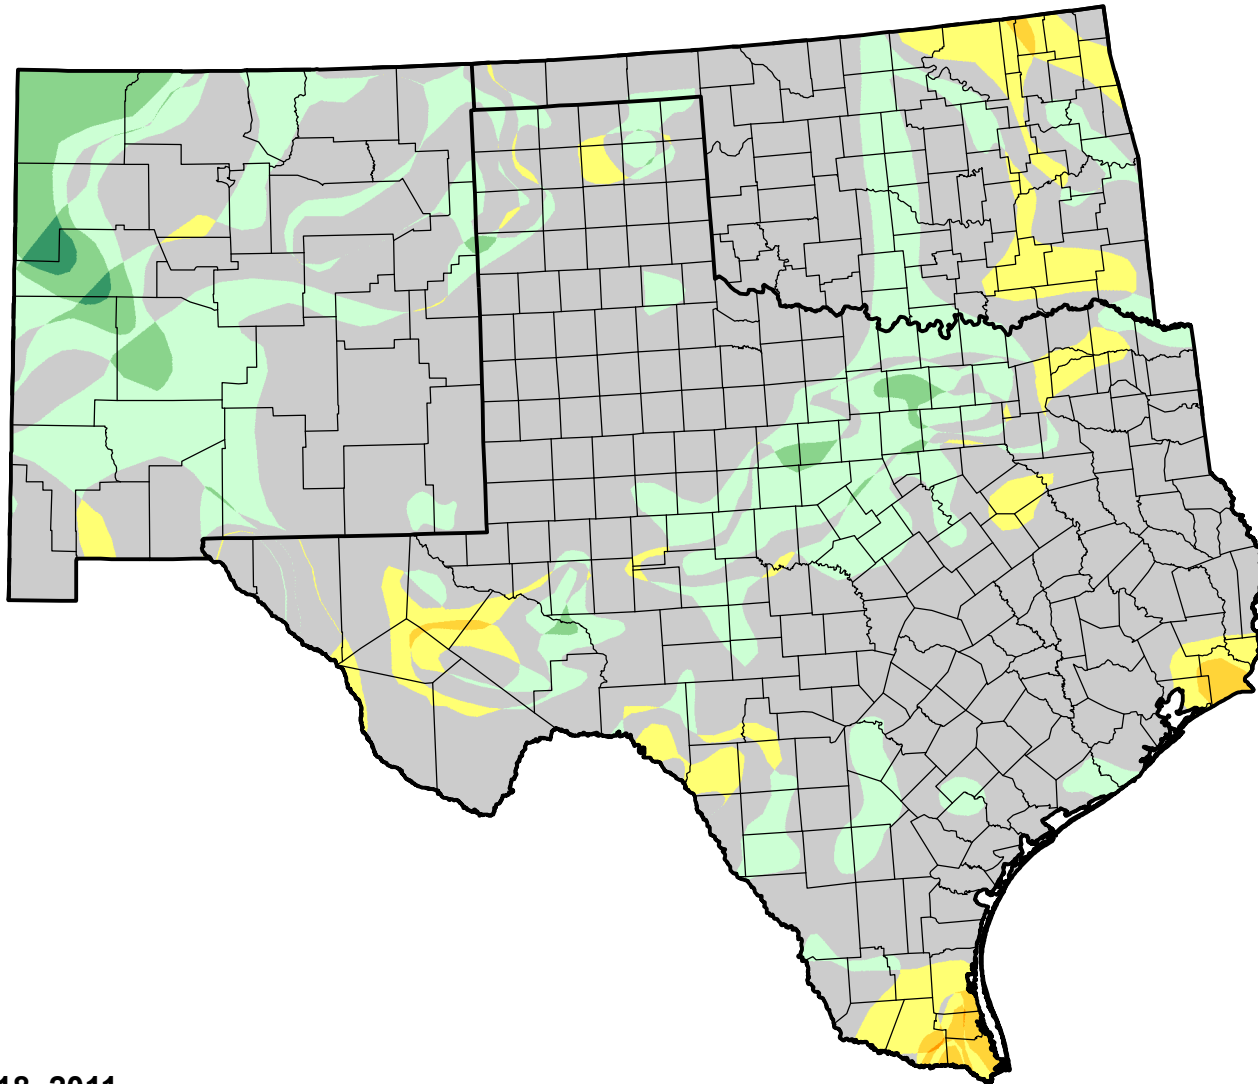

U.S. Drought Monitor Class Change - Southern Plains RDEWS

8 Week

October 18, 2011
compared to
August 25, 2011

droughtmonitor.unl.edu

- | | |
|---|---------------------|
|  | 5 Class Degradation |
|  | 4 Class Degradation |
|  | 3 Class Degradation |
|  | 2 Class Degradation |
|  | 1 Class Degradation |
|  | No Change |
|  | 1 Class Improvement |
|  | 2 Class Improvement |
|  | 3 Class Improvement |
|  | 4 Class Improvement |
|  | 5 Class Improvement |