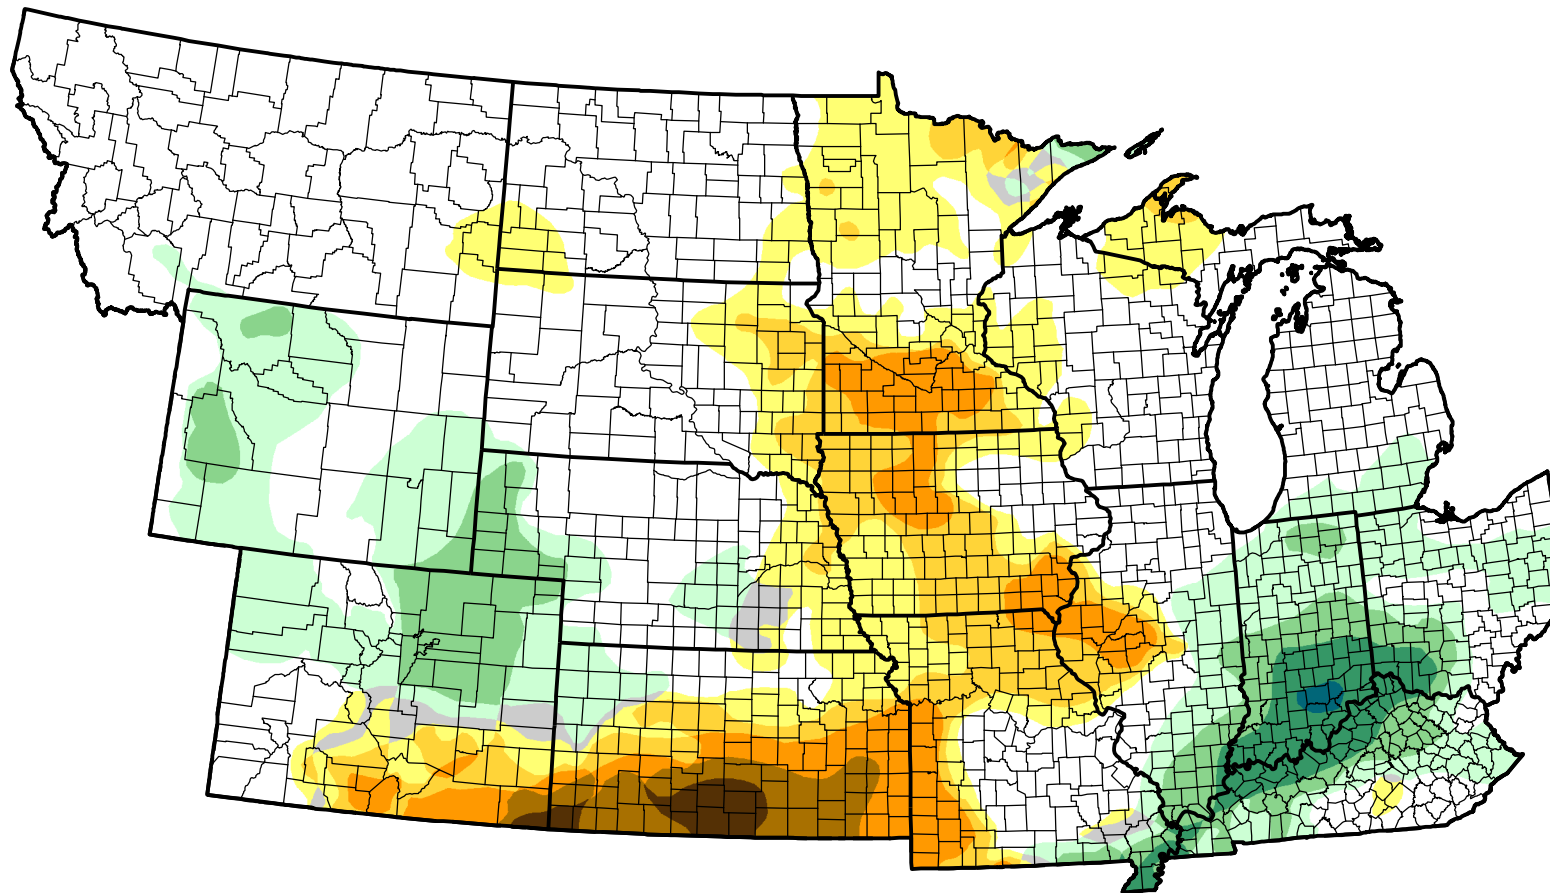

U.S. Drought Monitor Class Change - NWS Central 52 Week

October 25, 2011
compared to
October 28, 2010

droughtmonitor.unl.edu

-  5 Class Degradation
-  4 Class Degradation
-  3 Class Degradation
-  2 Class Degradation
-  1 Class Degradation
-  No Change
-  1 Class Improvement
-  2 Class Improvement
-  3 Class Improvement
-  4 Class Improvement
-  5 Class Improvement