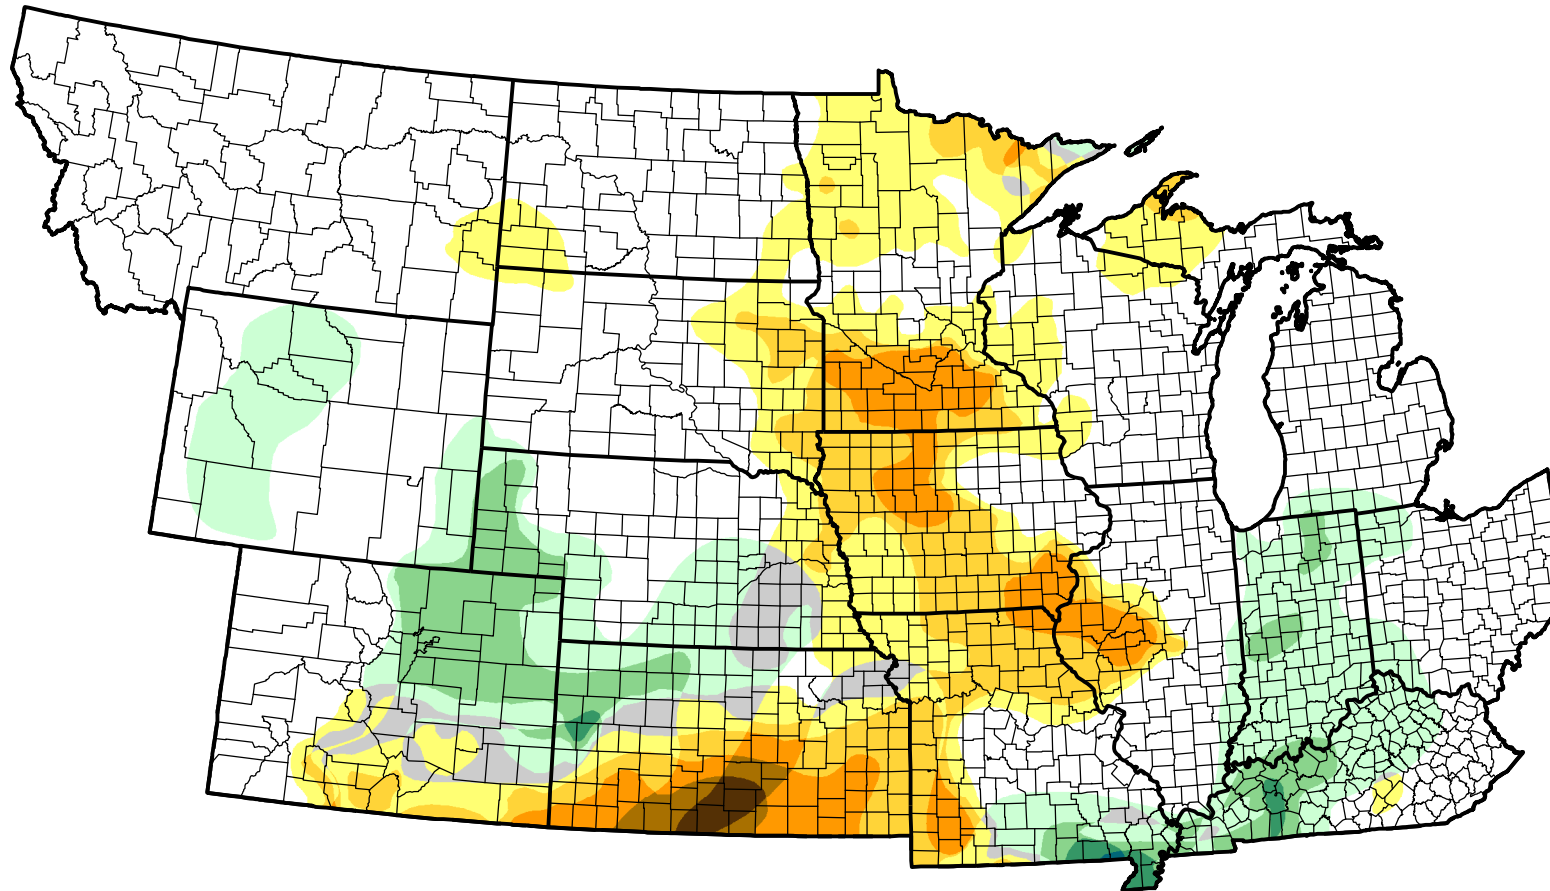

U.S. Drought Monitor Class Change - NWS Central Start of Calendar Year

October 25, 2011
compared to
January 6, 2011

droughtmonitor.unl.edu

-  5 Class Degradation
-  4 Class Degradation
-  3 Class Degradation
-  2 Class Degradation
-  1 Class Degradation
-  No Change
-  1 Class Improvement
-  2 Class Improvement
-  3 Class Improvement
-  4 Class Improvement
-  5 Class Improvement