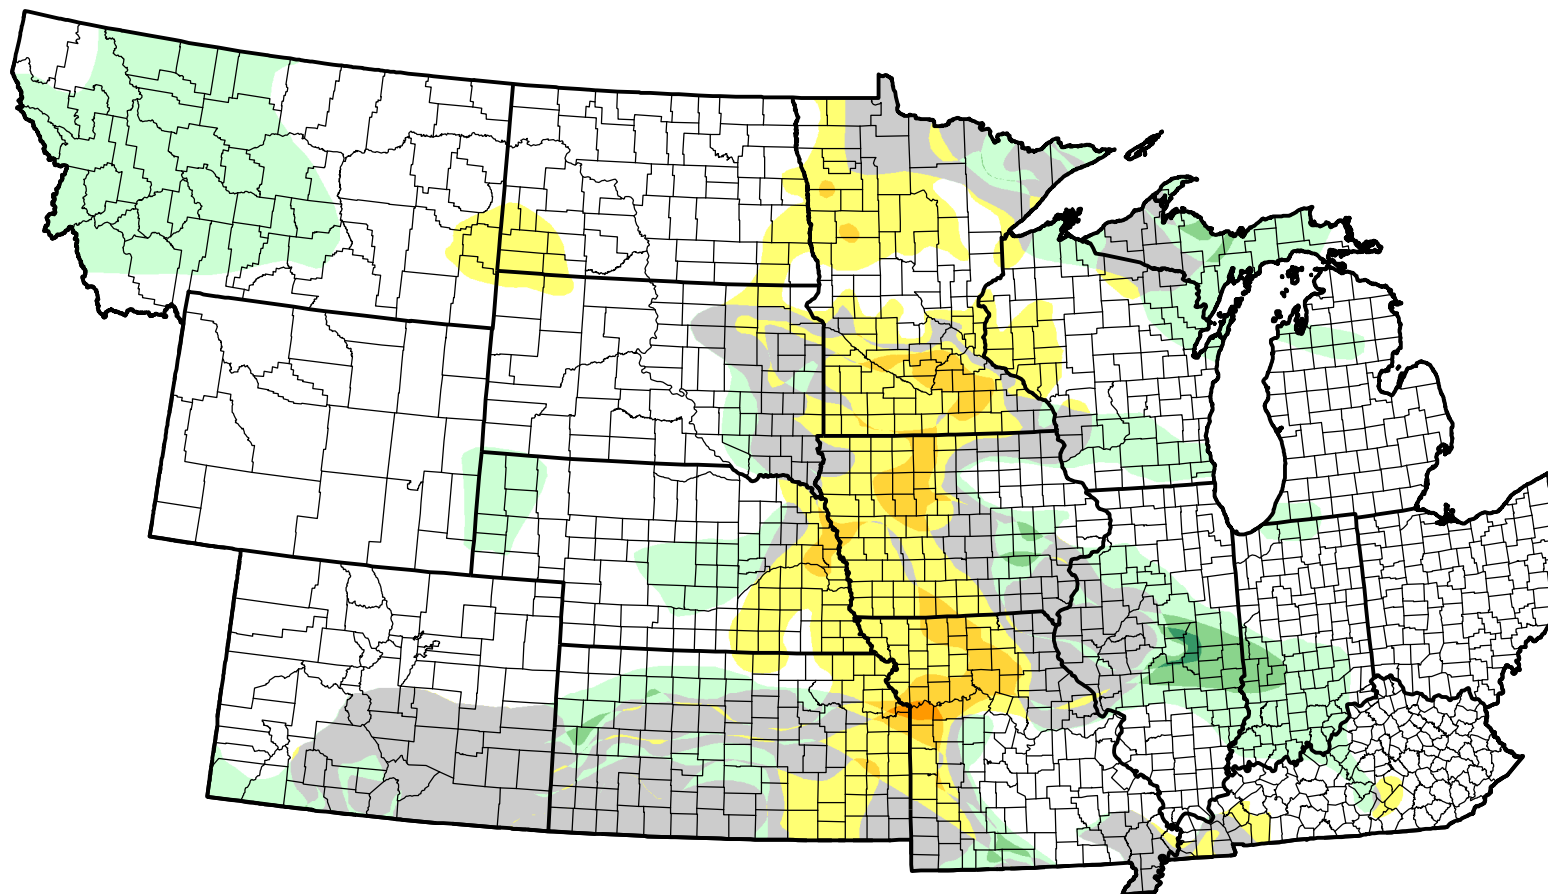

U.S. Drought Monitor Class Change - NWS Central Start of Water Year

October 25, 2011
compared to
September 29, 2011

droughtmonitor.unl.edu

-  5 Class Degradation
-  4 Class Degradation
-  3 Class Degradation
-  2 Class Degradation
-  1 Class Degradation
-  No Change
-  1 Class Improvement
-  2 Class Improvement
-  3 Class Improvement
-  4 Class Improvement
-  5 Class Improvement