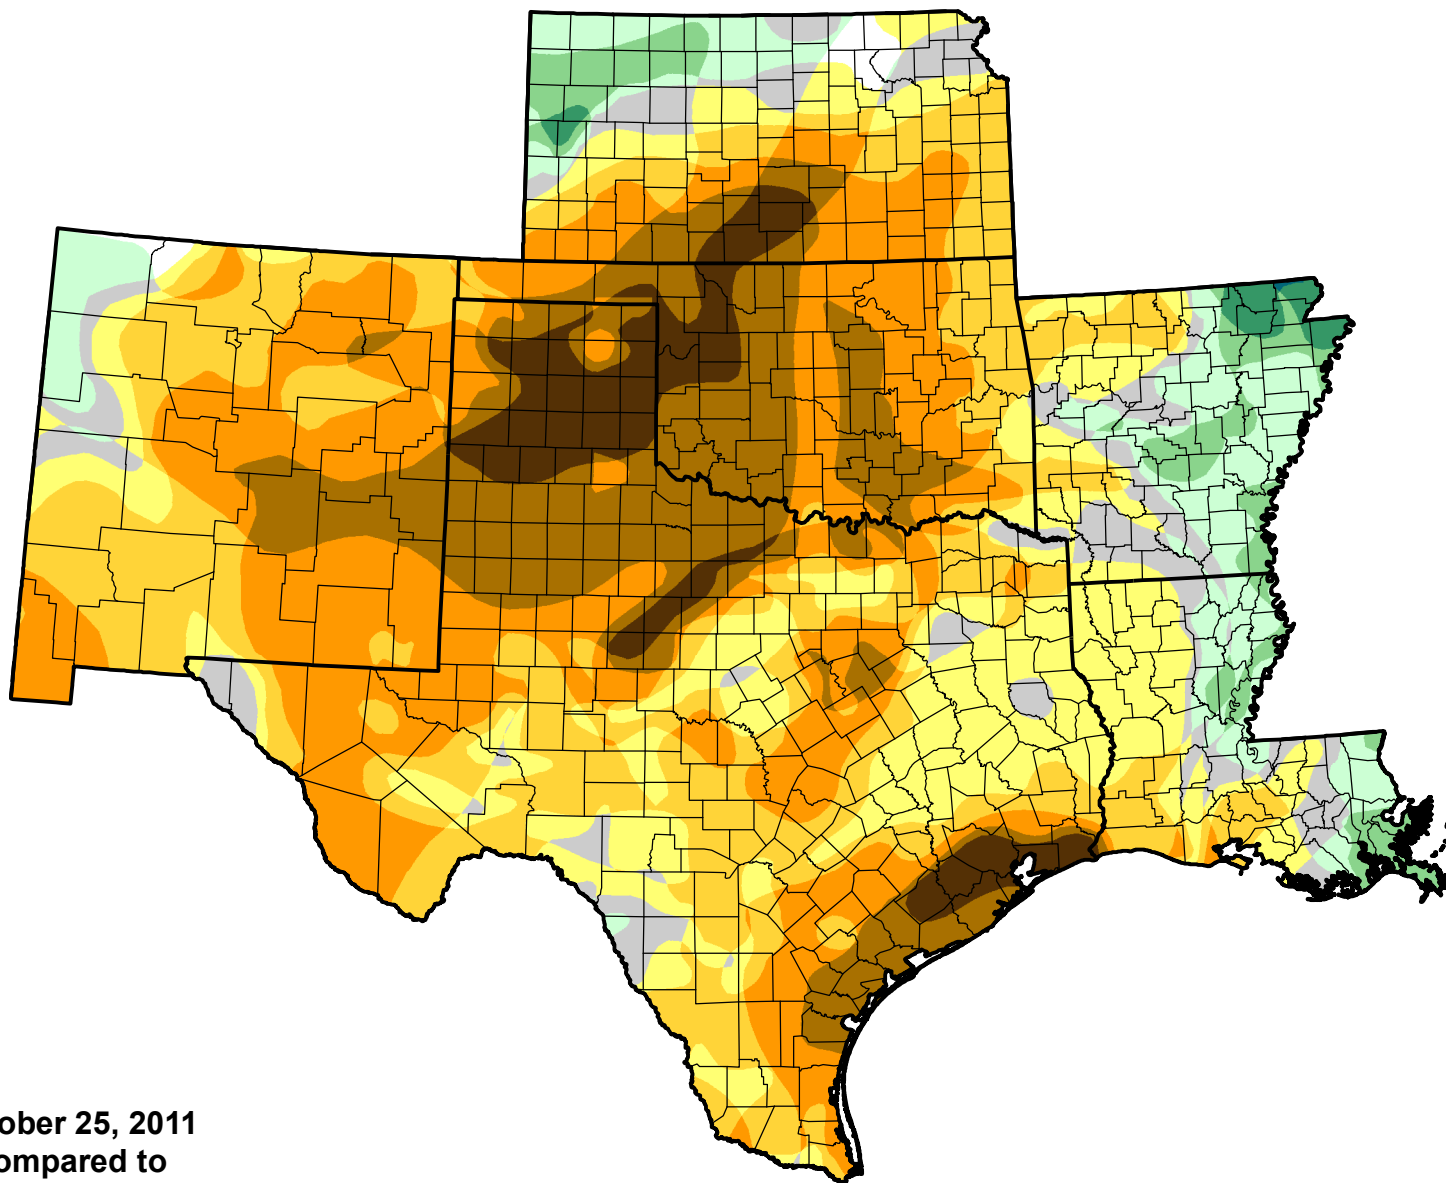

U.S. Drought Monitor Class Change - SCIPP

Start of Calendar Year

October 25, 2011
compared to
January 6, 2011

droughtmonitor.unl.edu

-  5 Class Degradation
-  4 Class Degradation
-  3 Class Degradation
-  2 Class Degradation
-  1 Class Degradation
-  No Change
-  1 Class Improvement
-  2 Class Improvement
-  3 Class Improvement
-  4 Class Improvement
-  5 Class Improvement