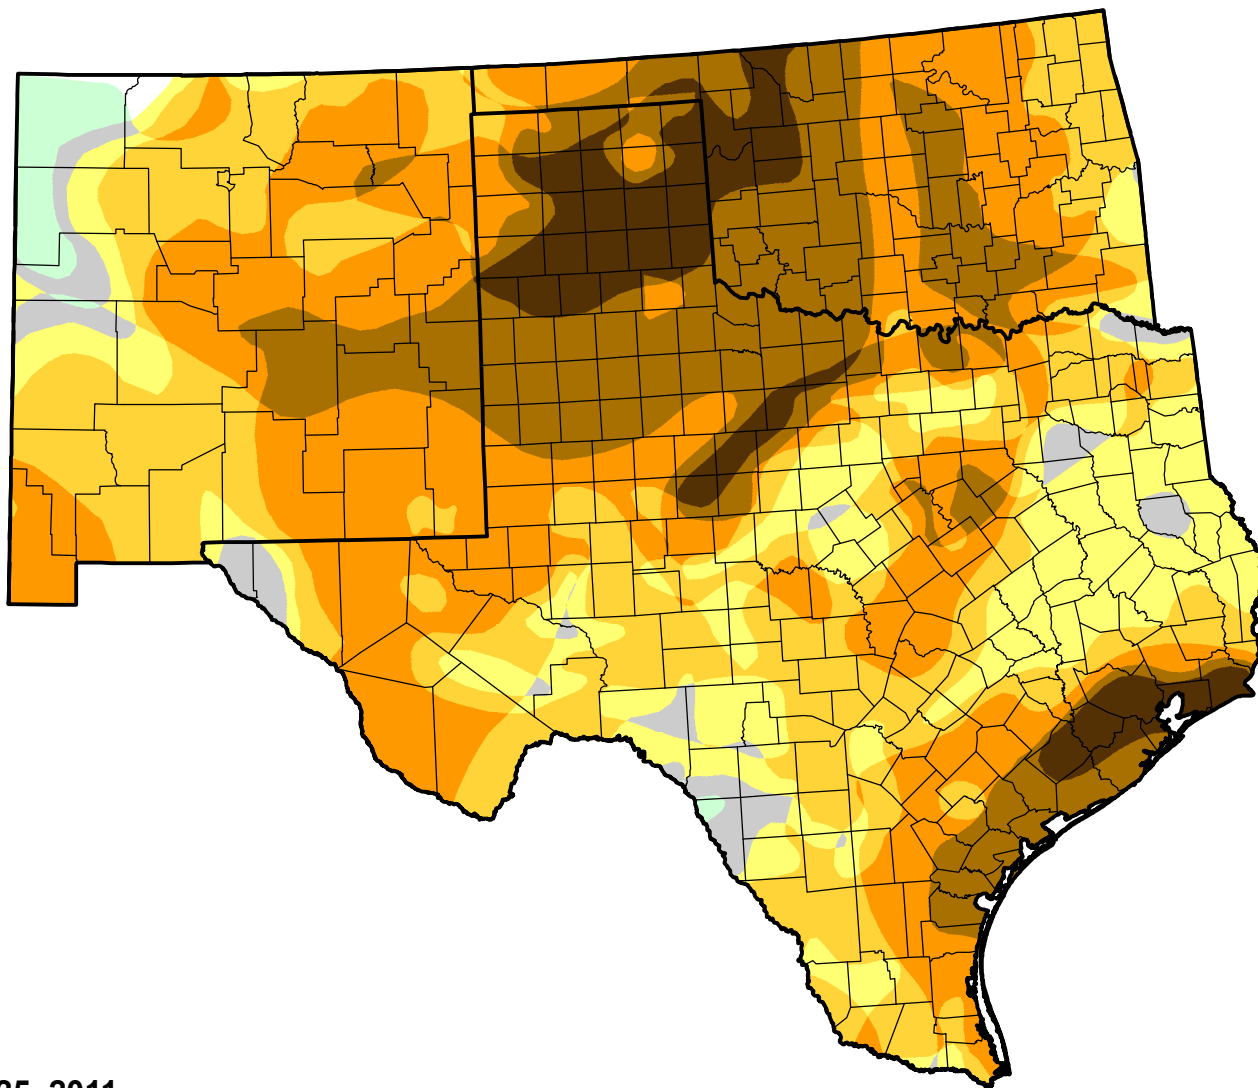

U.S. Drought Monitor Class Change - Southern Plains RDEWS

Start of Calendar Year

October 25, 2011
compared to
January 6, 2011

droughtmonitor.unl.edu

-  5 Class Degradation
-  4 Class Degradation
-  3 Class Degradation
-  2 Class Degradation
-  1 Class Degradation
-  No Change
-  1 Class Improvement
-  2 Class Improvement
-  3 Class Improvement
-  4 Class Improvement
-  5 Class Improvement